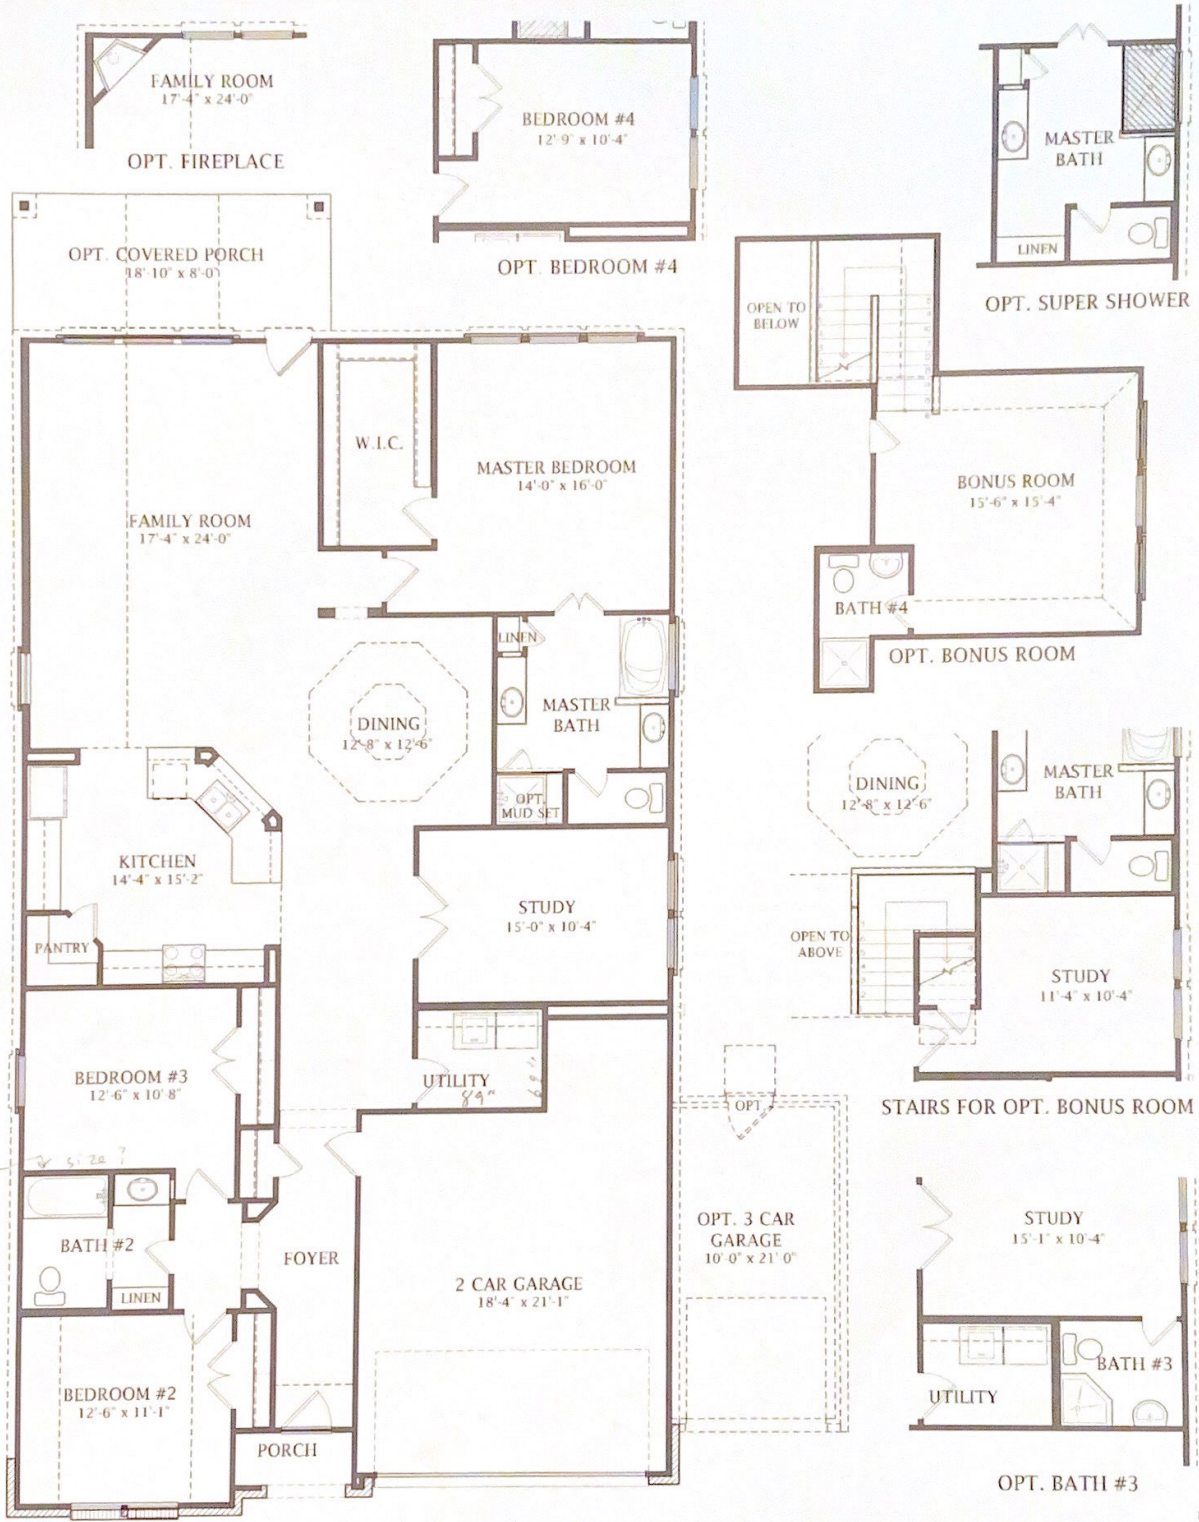

CASTLEROCK COMMUNITIES

**GLENWOOD
2264 SQ. FT.**

8/16

COMMUNITY BUILDER WITH A ROCK SOLID FOUNDATION

C-ROCK.COM

Elevations are artist renderings and some minor changes may occur after the rendering has been produced. See Sales Consultant for current elevations. Square footage is approximate and may vary per elevation. The designs, as originally designed and prior to any changes you make, are estimated to yield approximately the number of square feet shown. All dimensions are approximate. Square footage may vary based on as-built dimensions, configurations, plan options and/or method of calculation. Renderings may include optional features.