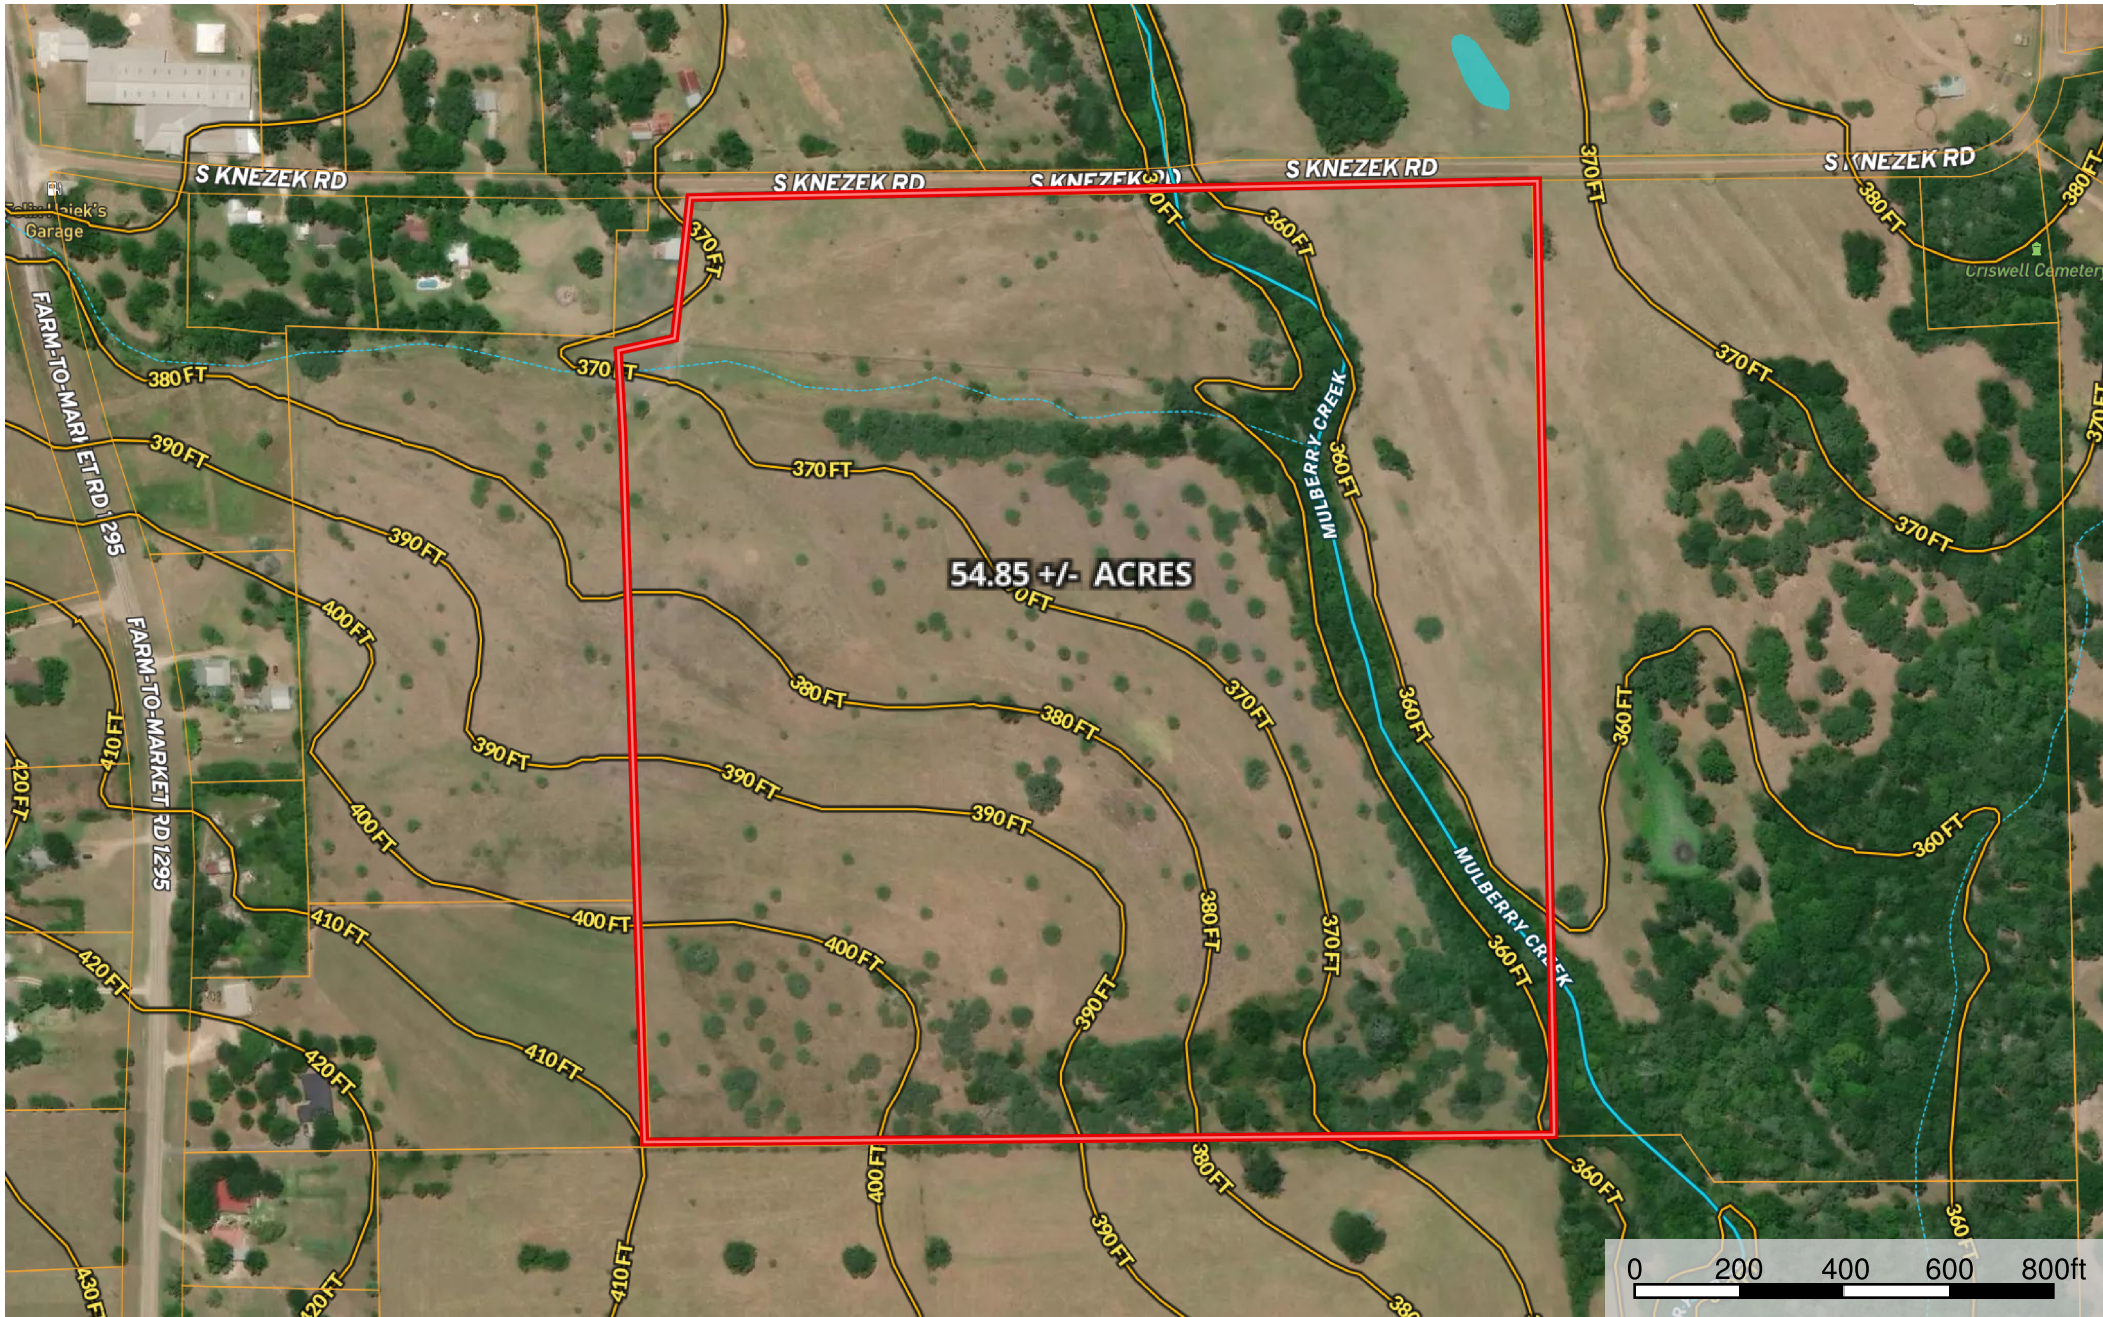

S Knezek Rd (54.9 +/- Acres), Flatonia Texas, 54.9 AC +/-

- Boundary
- Stream, Intermittent
- River/Creek
- Water Body