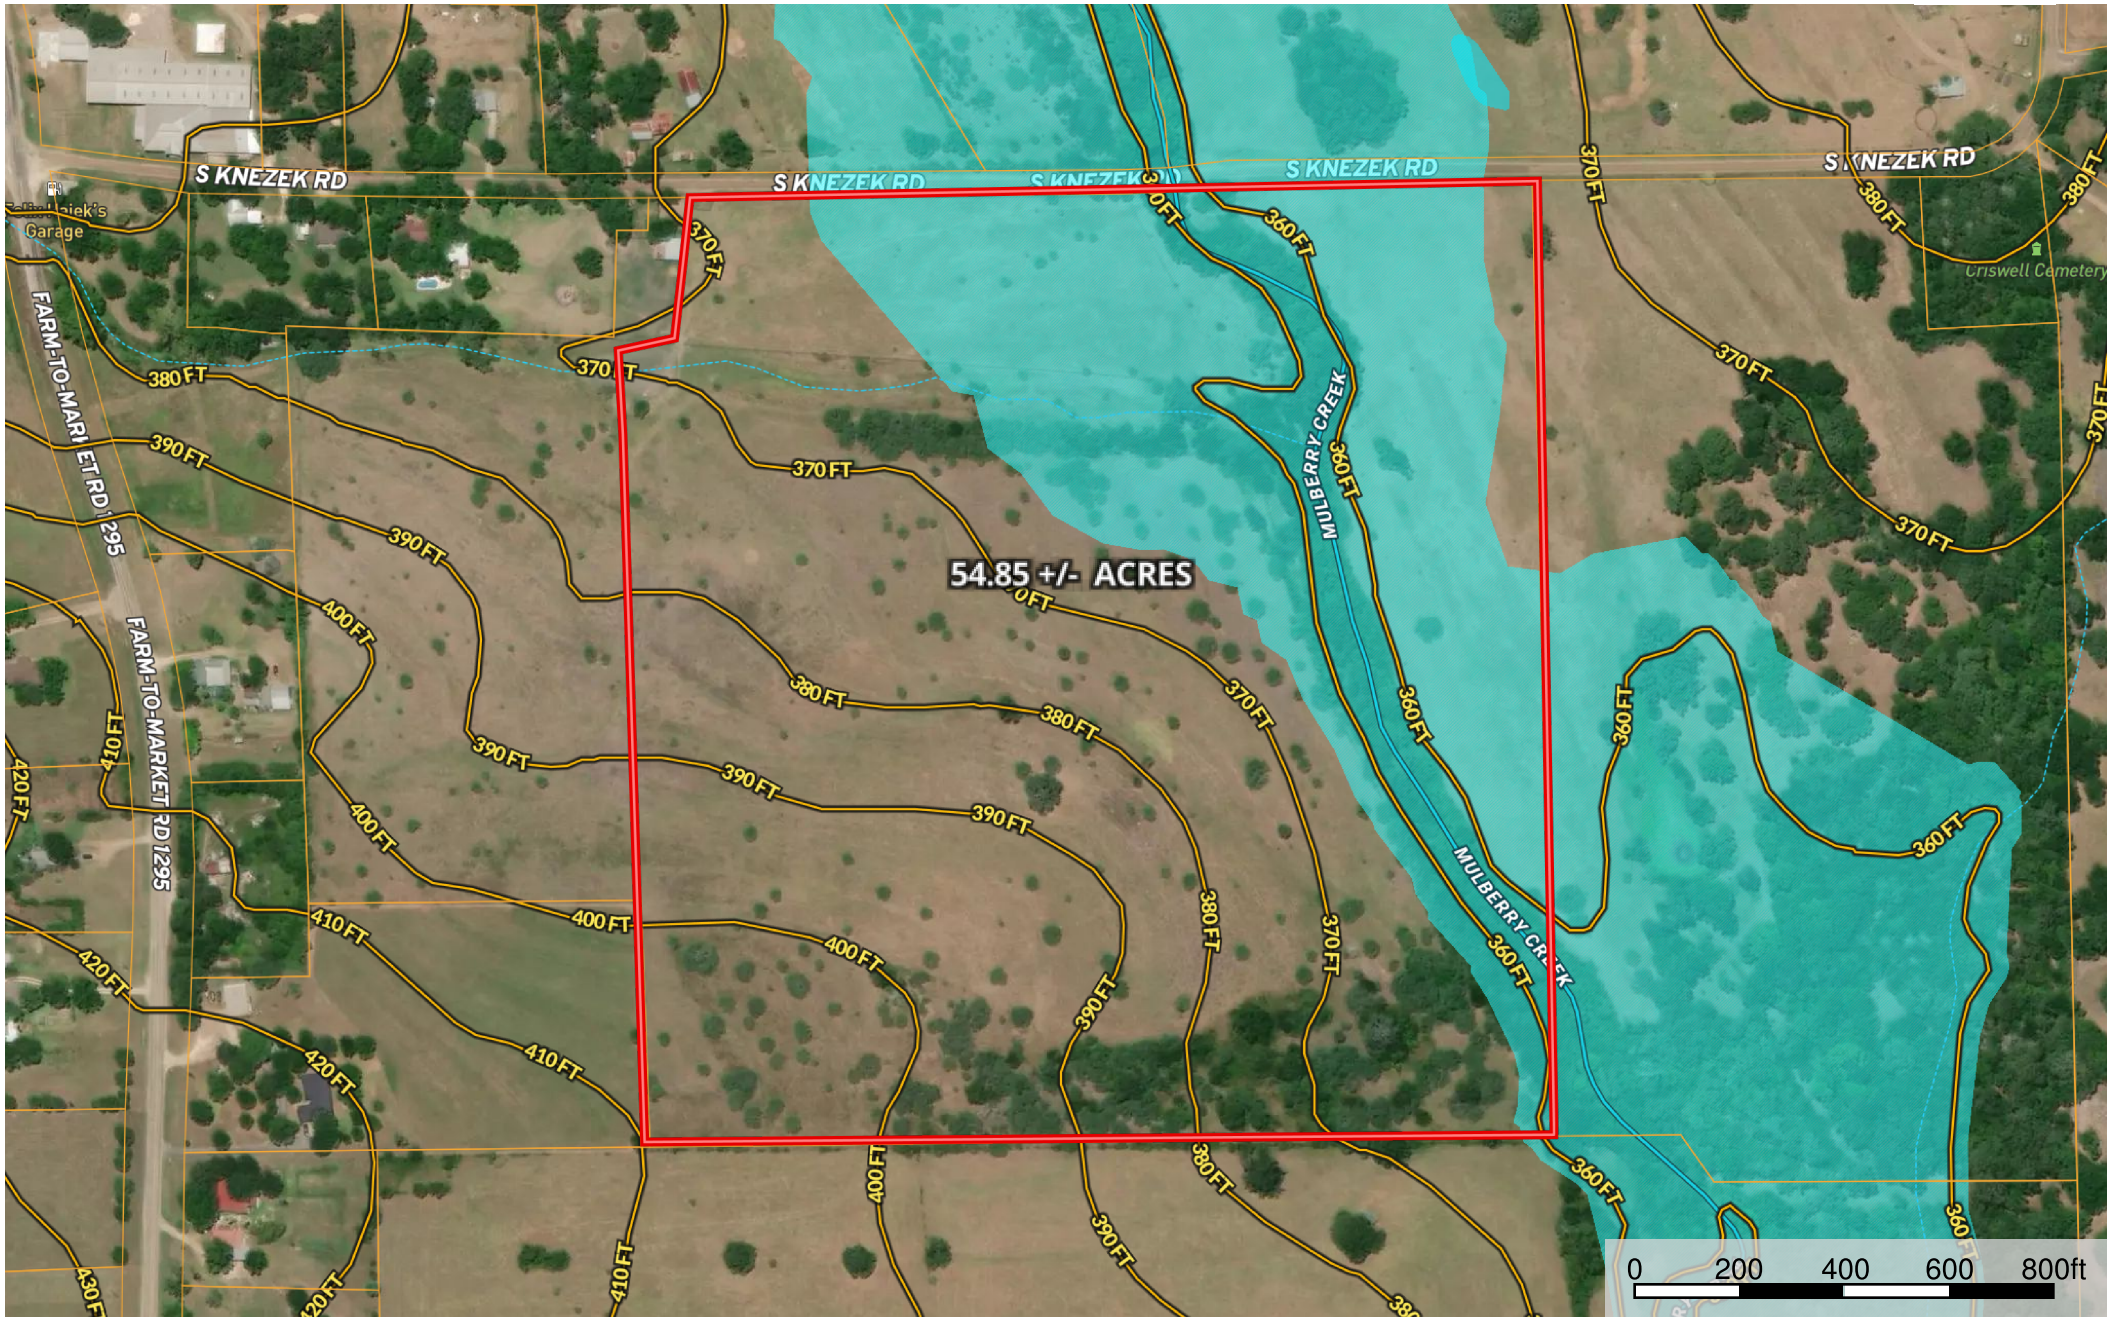

S Knezek Rd (54.9 +/- Acres), Flatonia Texas, 54.9 AC +/-

- Boundary
- 100 Year Floodplain
- 500 Year Floodplain
- Floodway
- Special
- Unmapped/Not
- Stream, Intermittent
- River/Creek
- Water Body