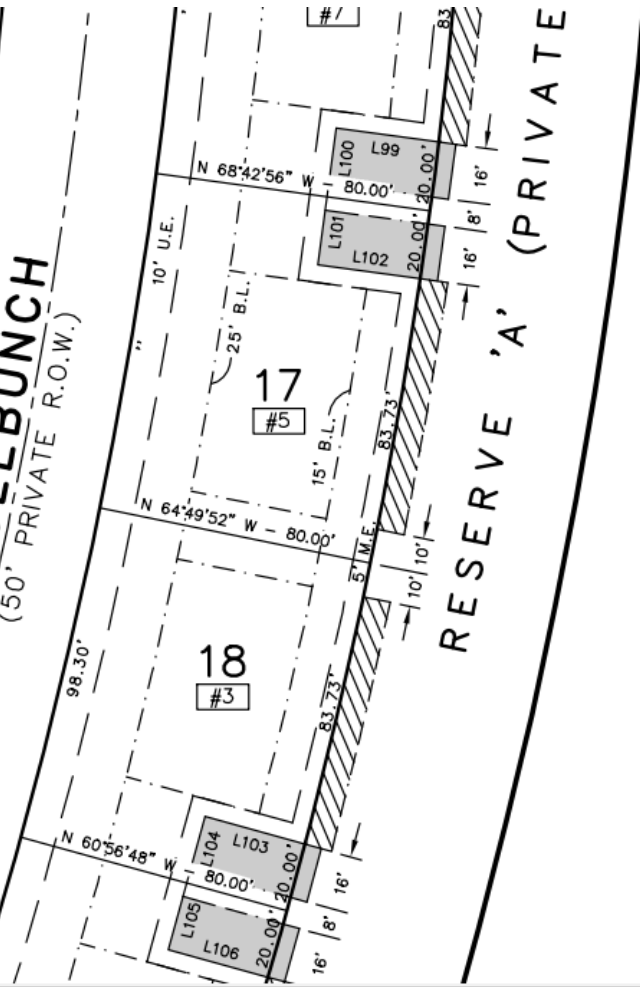

RESERVE 'C' (PRIVATE)

SADDLEBUNCH
(50' PRIVATE R.O.W.)

RESERVE 'A' (PRIVATE)