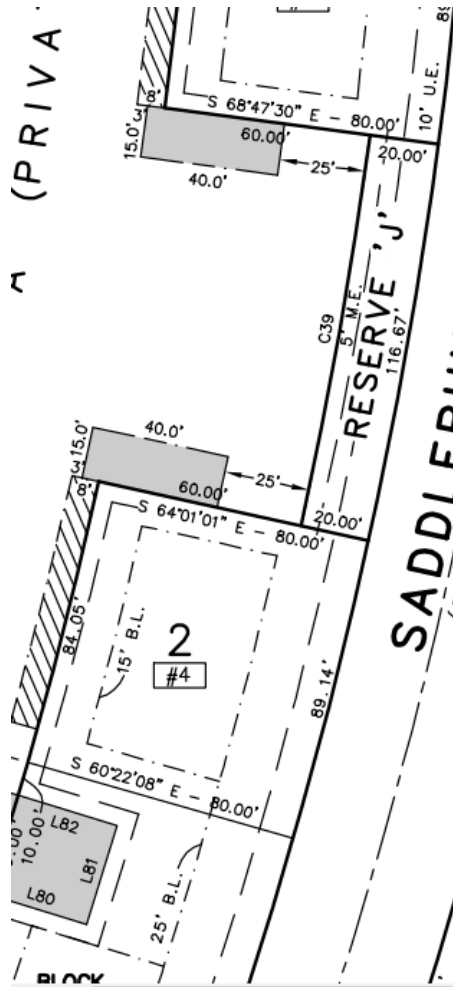

RESERVE 'C' (PRIVATE)

SADDLEBUNCH
(50' PRIVATE R.O.W.)

RESERVE 'A' (PRIVATE)