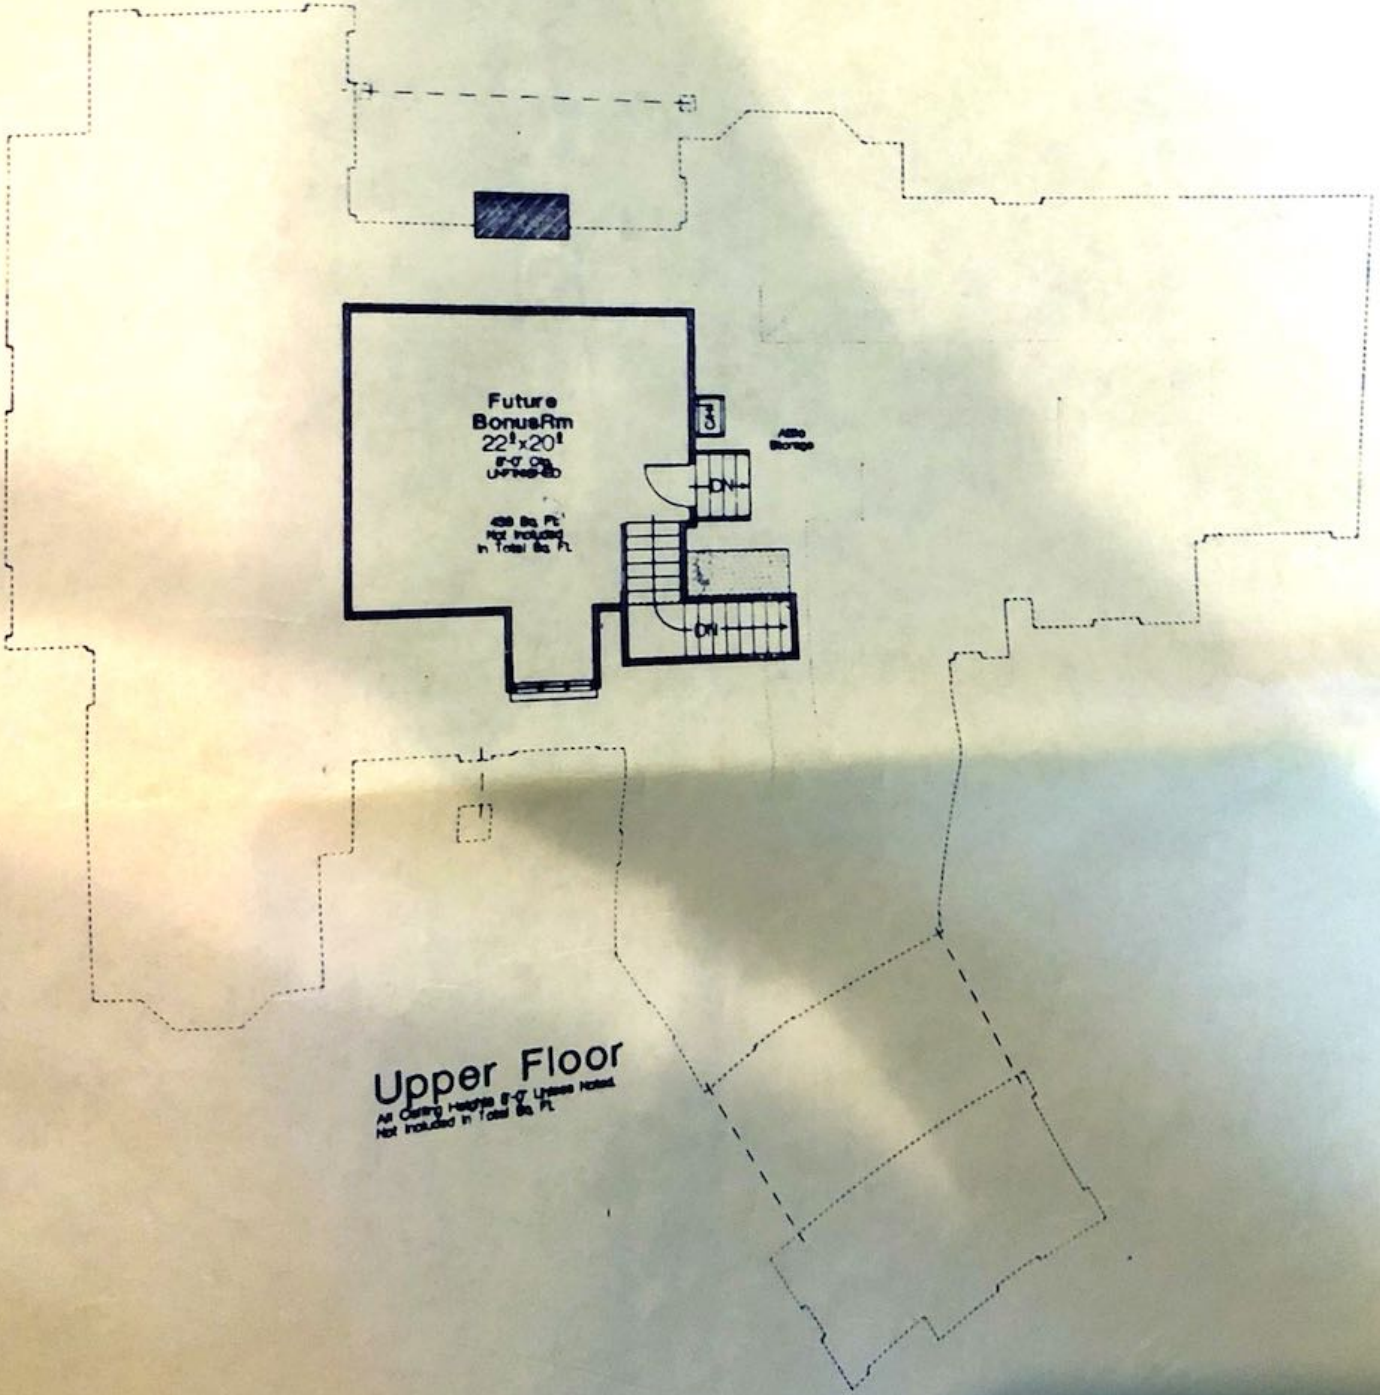

Floor Plan

3070 Sq. Ft. Total (NO Rooms At First Floor Only)

PLAN NO. 9809-XL

All Ceiling Heights 8'-0" Unless Noted.

Future BonusRm
22'x20'
8'-0" Ce.
Upraised

450 Sq. Ft.
Not Included
in Total Sq. Ft.

Also
Storage

Upper Floor
All Ceiling Heights 8'-0" Unless Noted.
Not Included in Total Sq. Ft.