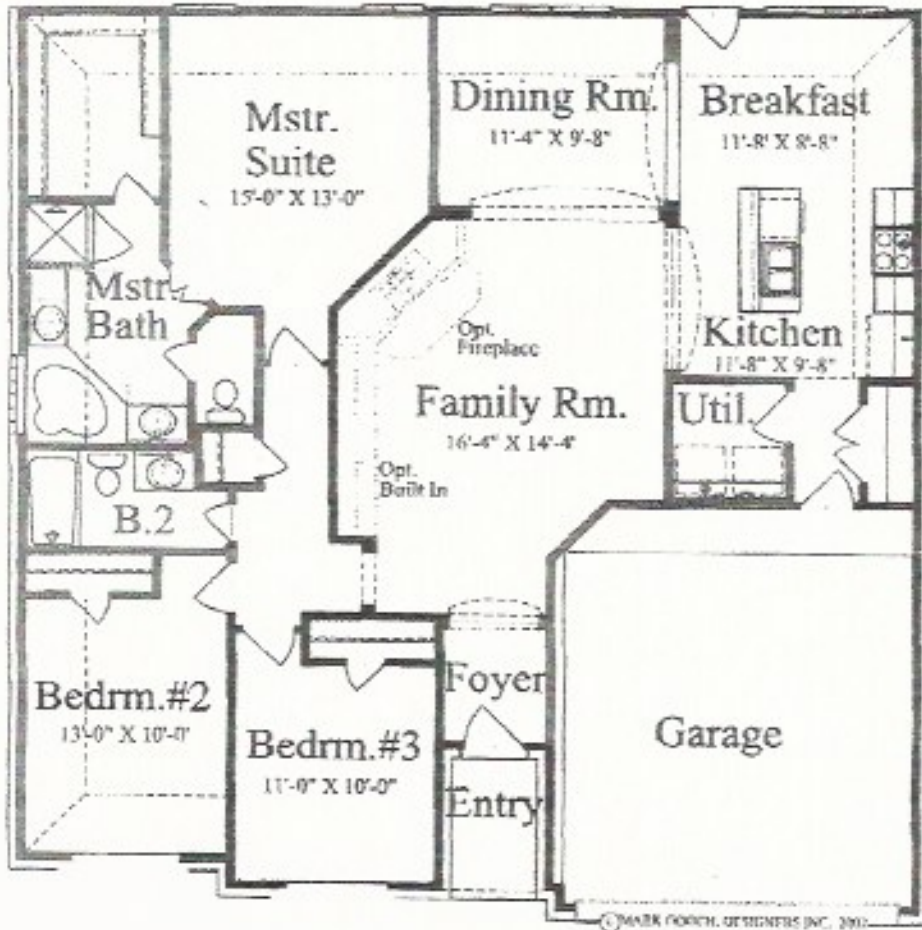

11651

Approximately 1651 sq. ft.

15807 PLEASANT GREEN CIRCLE

Floor Plan

Plans specifications and prices subject to change without notice. Front windows vary per elevation, square footages and room sizes are approximate.