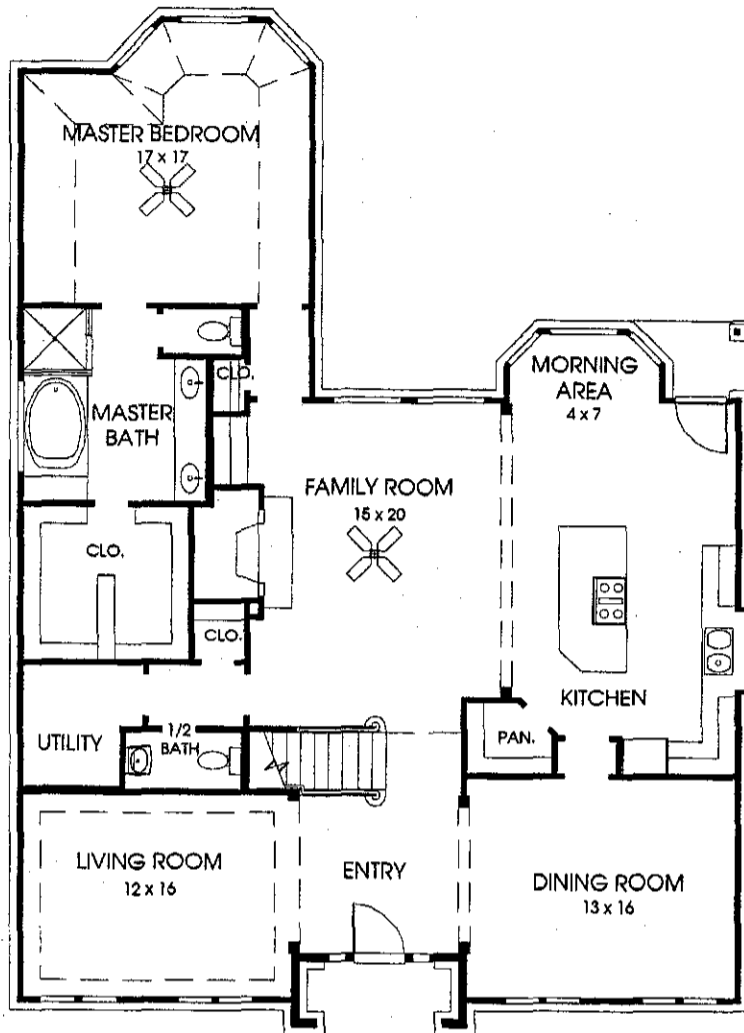

DESIGNS

Plan 3582

This Executive Class home contains approximately 3,582 square feet and includes four bedrooms and three and a half baths.

Not included: inside keyed deadbolt locks, refrigerators, furnishings, drapery, plants, decorator items and all other personal property being used in model homes. Builder reserves the right to make changes in the plans and specifications, and to substitute material of similar quality. Room dimensions indicate approximate inside area measurements.
 JUNE 1998 © 1998 Perry Homes