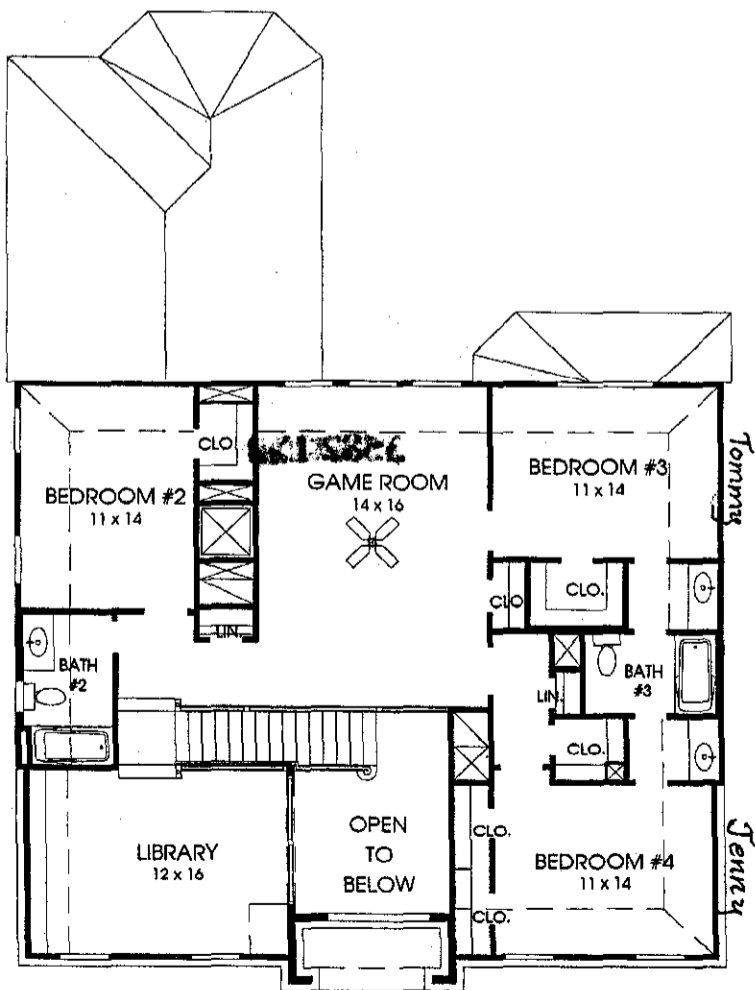

DESIGNS

Plan 3582

This Executive Class home contains approximately 3,582 square feet and includes four bedrooms and three and a half baths.

Not included: inside keyed deadbolt locks, refrigerators, furnishings, drapery, plants, decorator items and all other personal property being used in model homes. Builder reserves the right to make changes in the plans and specifications, and to substitute material of similar quality. Room dimensions indicate approximate inside area measurements.
 JUNE 1998 © 1998 Perry Homes