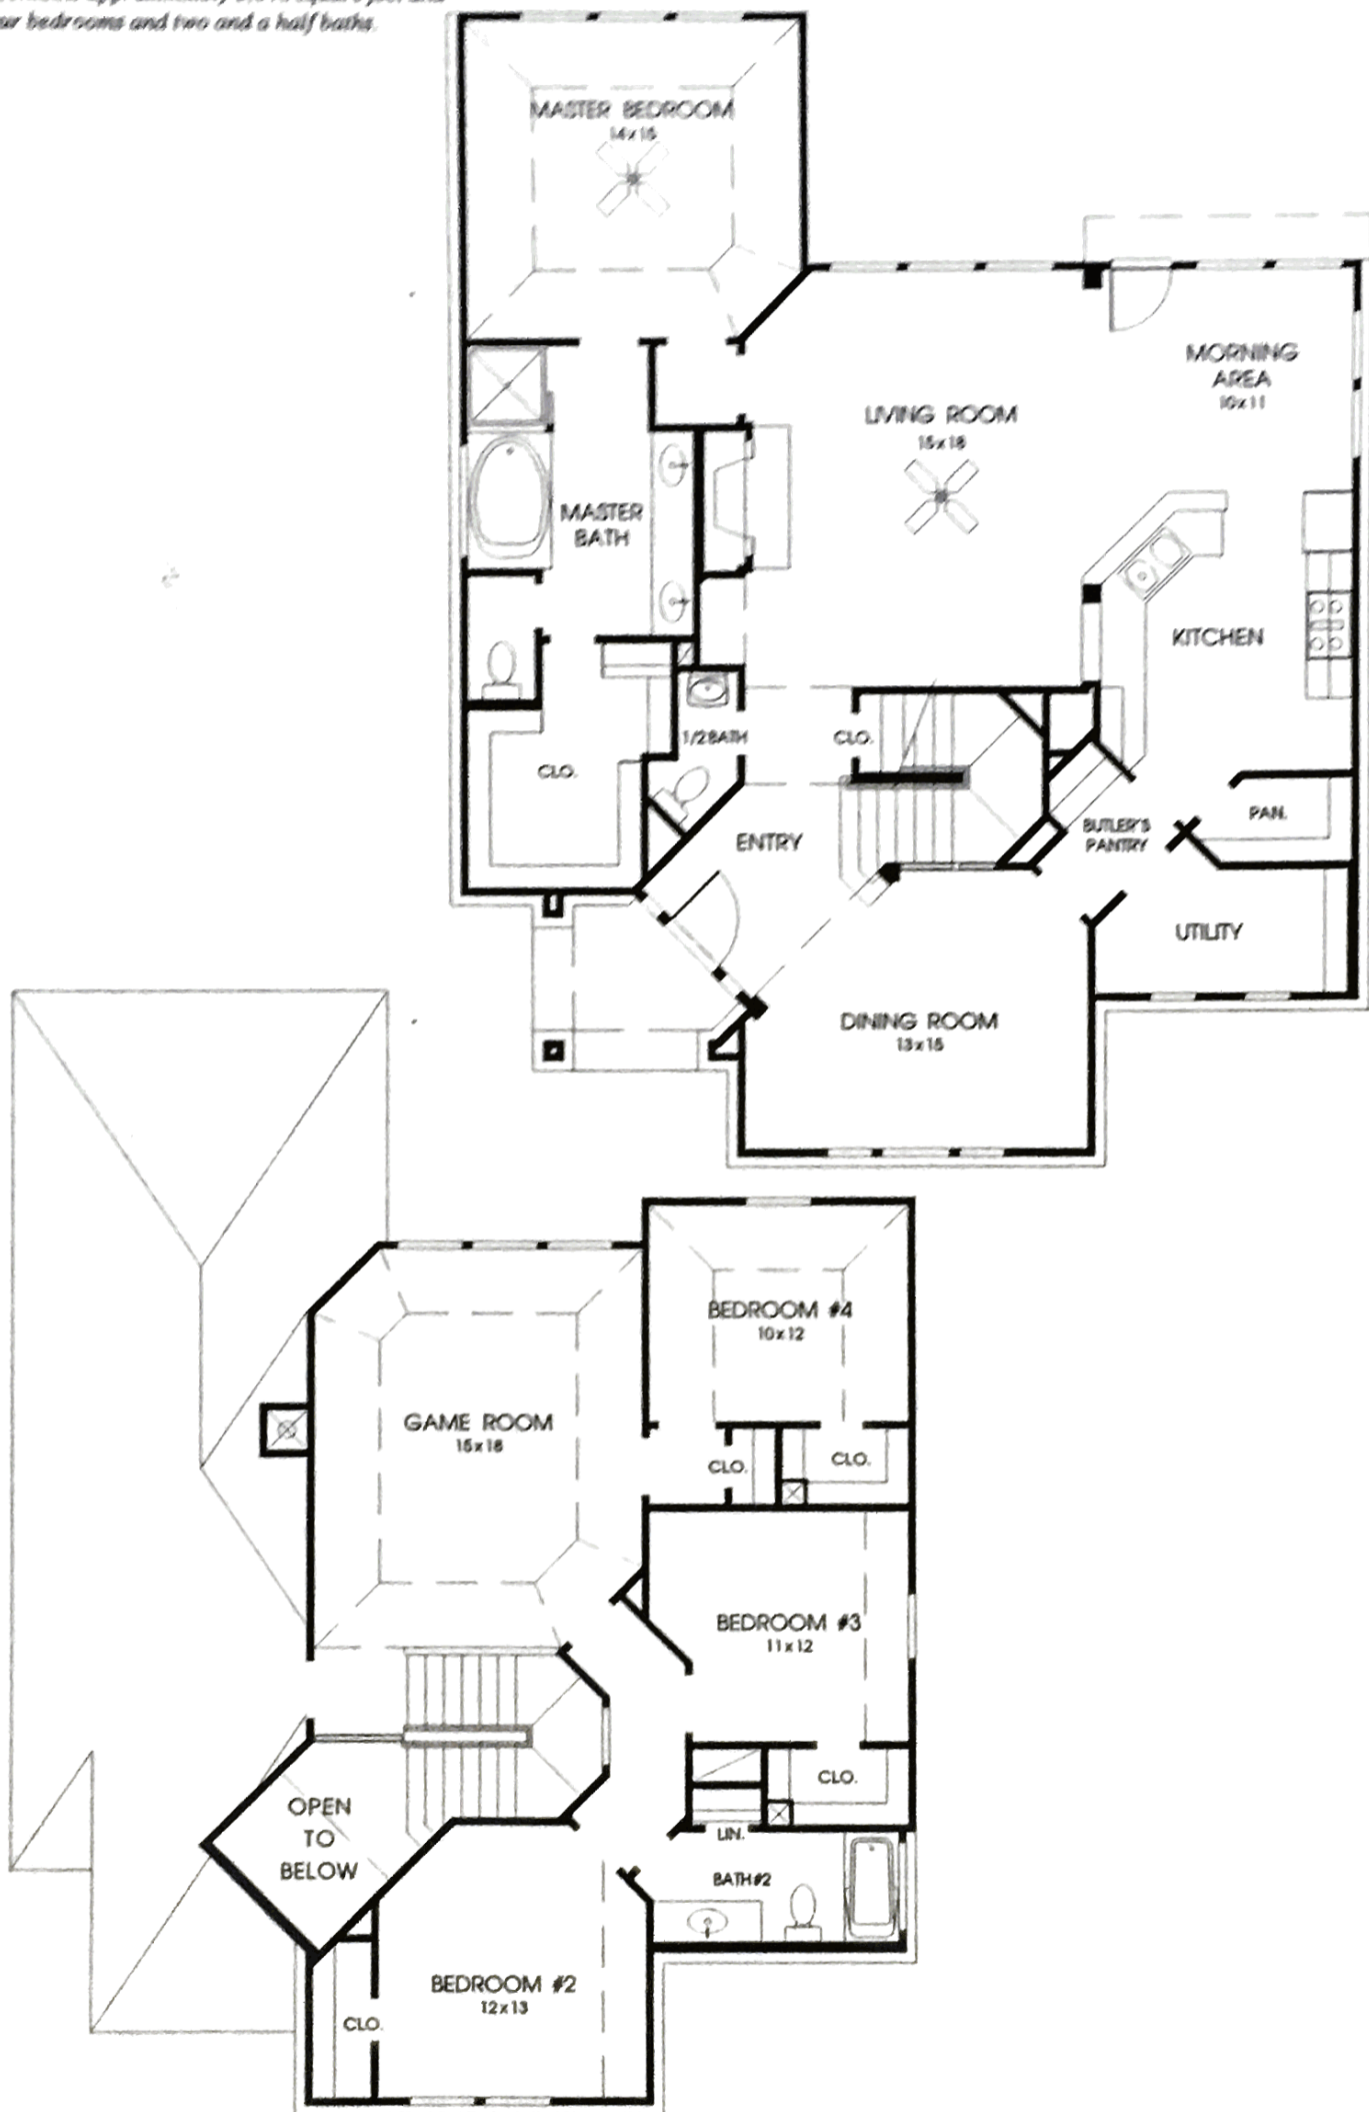

DESIGNS

Plan 2648

This home contains approximately 2,648 square feet and includes four bedrooms and two and a half baths.

Not included: inside keyed deadbolt locks, refrigerators, furnishings, drapery, plants, decorator items and all other personal property being used in model homes. Builder reserves the right to make changes in the plans and specifications, and to substitute material of similar quality. Room dimensions indicate approximate inside area measurements. MARCH 2001 © 2001 Perry Homes (P)