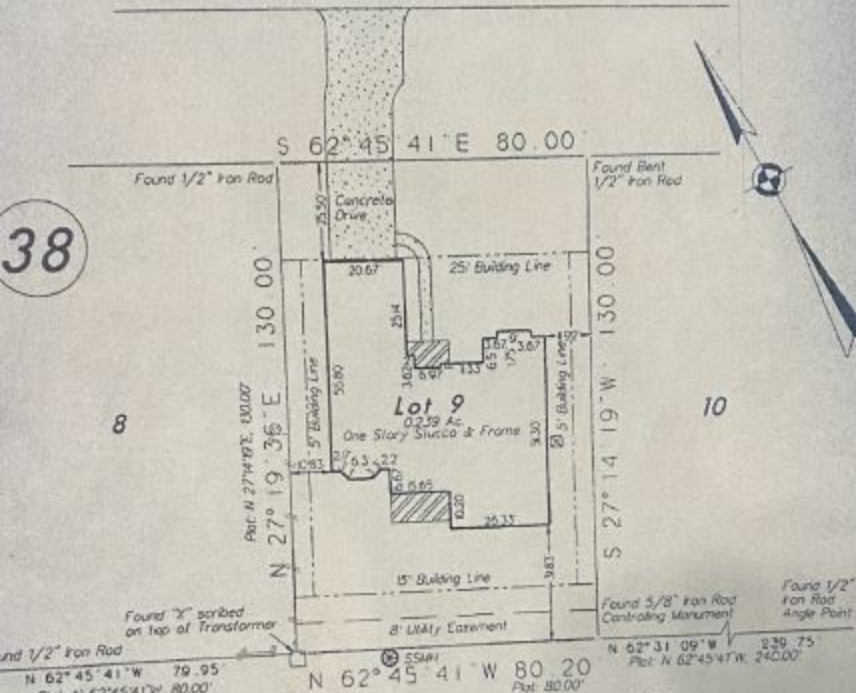

WALDEN ROAD

38

8

10

Restricted Reserve "B"

Lot 9, in Block 38, Plat of Walden on Lake Canoe, SECTION FIVE, a subdivision in MONTCOMERY County, Texas, according to the map or plat thereof, recorded in the Public Map Records of MONTCOMERY County, Texas.