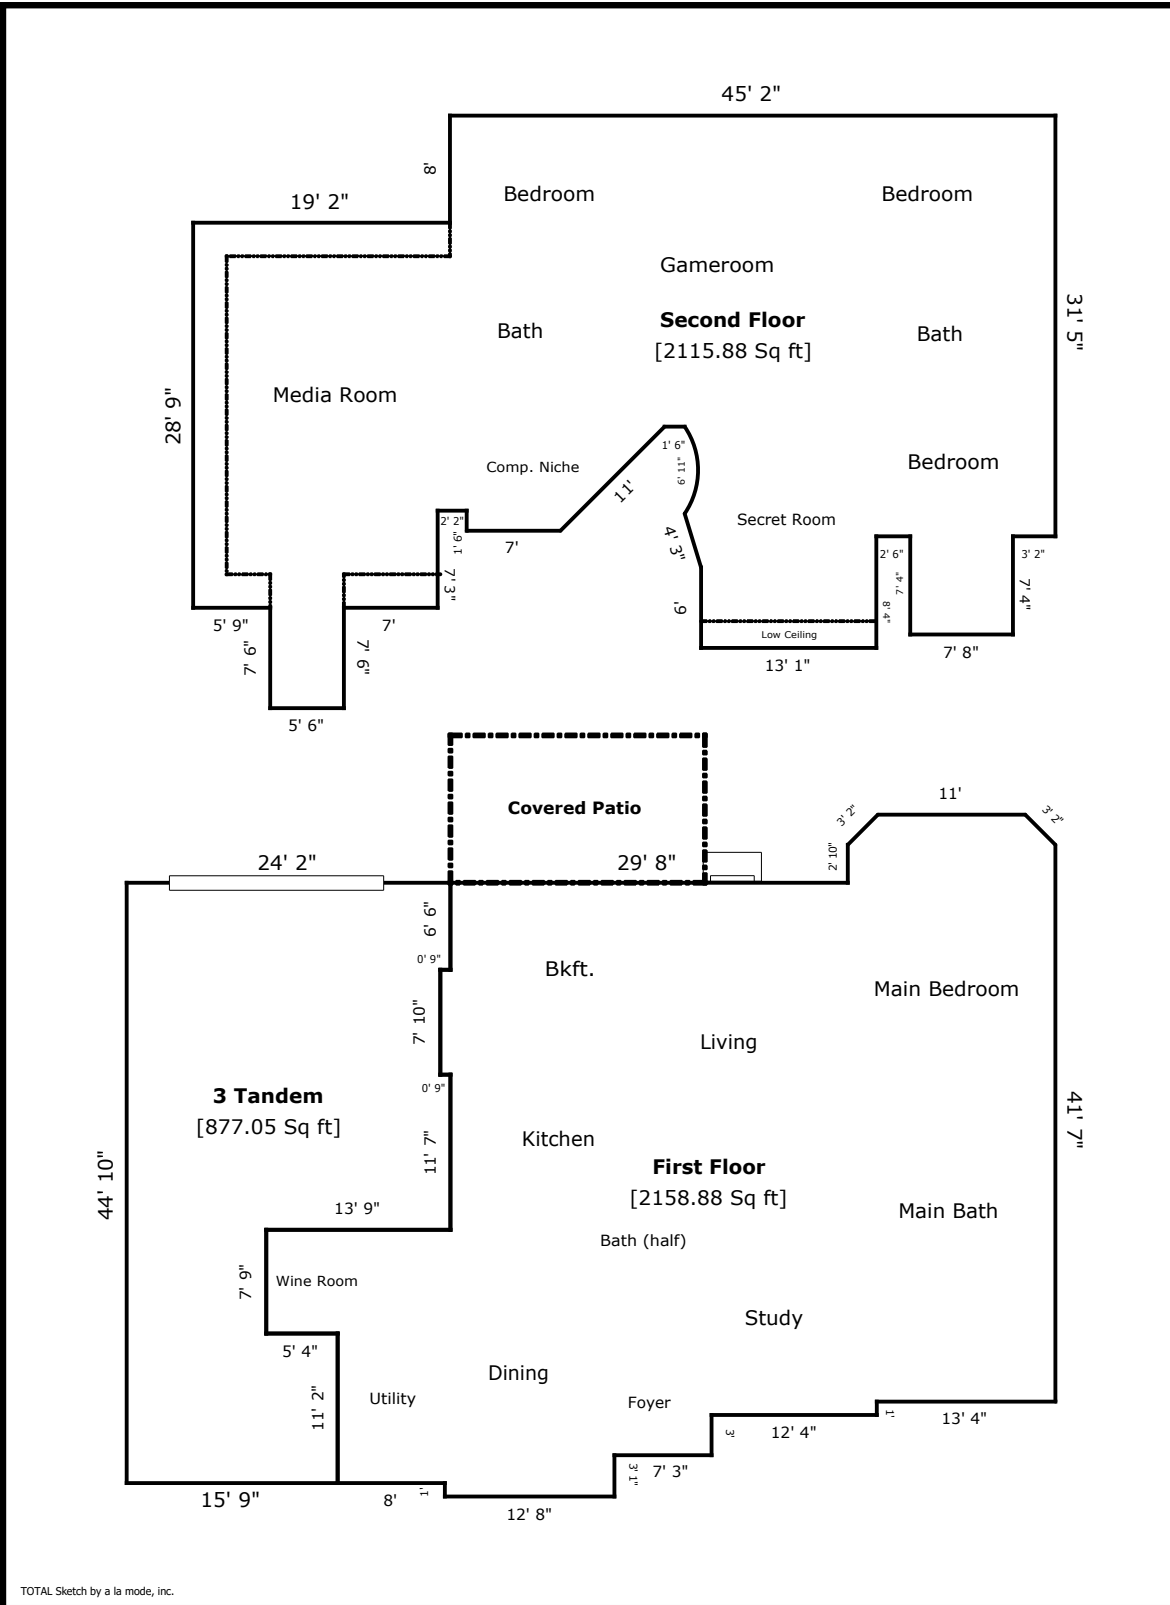

Building Sketch (Page - 1)

Client	Chris and Evelyn Aucoin						
Property Address	15703 Stable View Ct						
City	Cypress	County	Harris	State	TX	Zip Code	77429-7072
Owner	Chris P. & Evelyn C. Aucoin						

TOTAL Sketch by a la mode, inc.