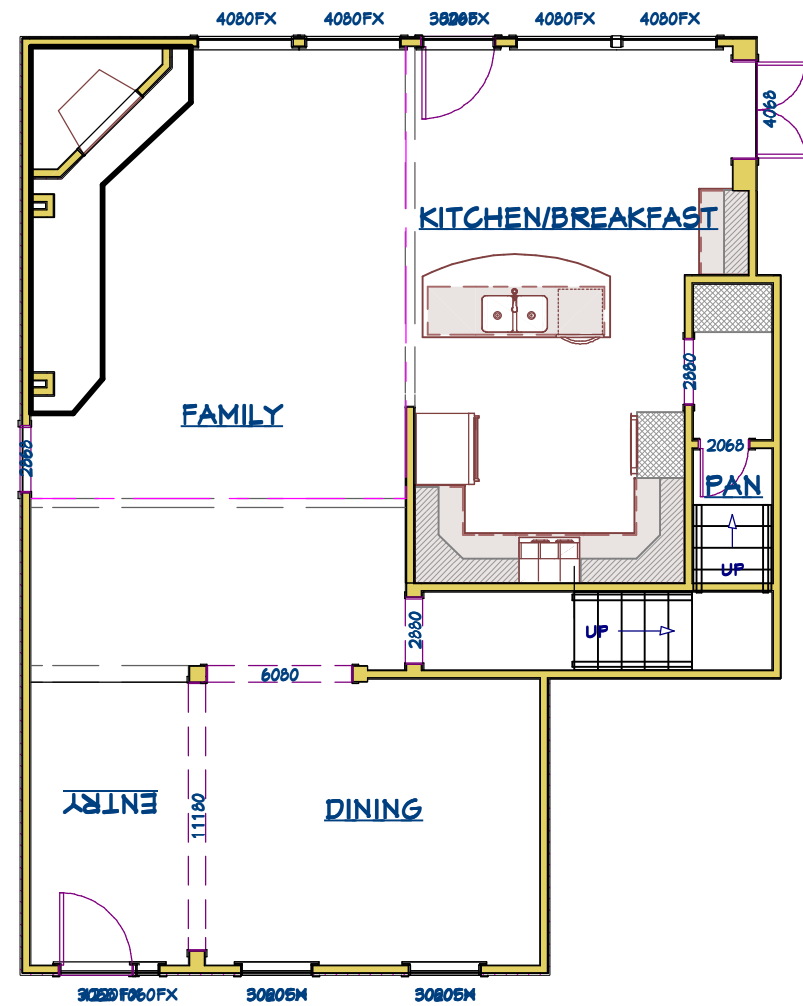

FORMATTED TO PRINT TO SCALE ON 11"X17" PAPER

FLOOR PLAN "A" 1/8"=1'-0"

Square Footage:

Koerner Residence
Kitchen options

2 West Oaks Ct.
Bentwater

Tricia Solomon
C.P.B.D., RESIDENTIAL DESIGNER
House plans for your Lifestyle
936-672-2544
TS.Designs@gmail.com
www.TSDesigns@info

Date: 8/13/21

Drawn By: PMS

Date: 8/16/2021

Dwg No.: PMS-821
Kitch Optis

Tricia Solomon, C.P.B.D.

FORMATTED TO PRINT TO SCALE ON 11"X17" PAPER

FLOOR PLAN "B" 1/8"=1'-0"

Square Footage:

Koemer Residence
Kitchen options

2 West Oaks Ct.
Bentwater

Tricia Solomon
C.P.B.D., RESIDENTIAL DESIGNER

House plans for your Lifestyle

436-672-2544
TS.Designs@gmail.com
www.TSDesigns@info

Date: 8/13/21

Drawn By: PMS

Date: 8/16/2021

Dwg No.: PMS-821
Kitch Opts

Tricia Solomon, C.P.B.D.

FORMATTED TO PRINT TO SCALE ON 11"X17" PAPER

FLOOR PLAN "C" 1/8"=1'-0"

Square Footage:

Koemer Residence
Kitchen options
2 West Oaks Ct.
Bentwater