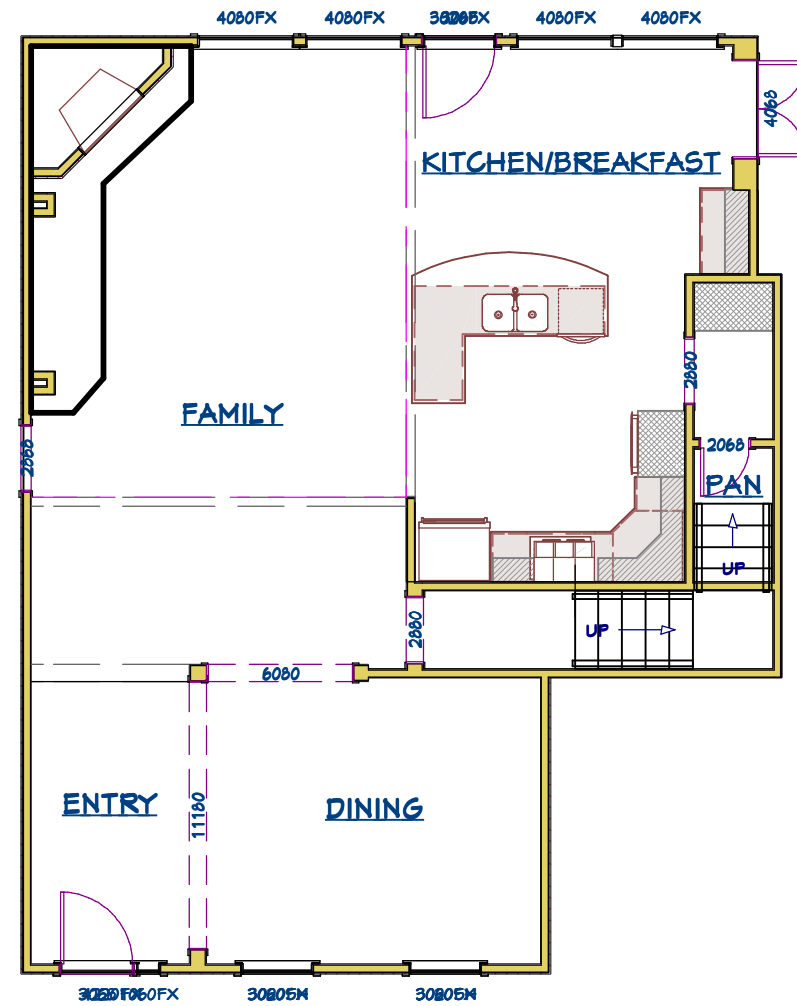

FORMATTED TO PRINT TO SCALE ON 11"X17" PAPER

FLOOR PLAN "A" 1/8"=1'-0"

Square Footage:

Koerner Residence
Kitchen options

2 West Oaks Ct.
Bentwater

Tricia Solomon
C.P.B.D., RESIDENTIAL DESIGNER
House plans for your Lifestyle
936-672-2544
TS.Designs@gmail.com
www.TSDesigns@info

Date: 8/13/21

Drawn By: PMS

Date: 8/16/2021

Dwg No.: PMS-821
Kitch Optis

Tricia Solomon, C.P.B.D.

FORMATTED TO PRINT TO SCALE ON 11"X17" PAPER

FLOOR PLAN "B" 1/8"=1'-0"

Square Footage:

Koemer Residence
Kitchen options

2 West Oaks Ct.
Bentwater

Tricia Solomon
C.P.B.D., RESIDENTIAL DESIGNER

House plans for your Lifestyle

436-672-2544
TS.Designs@gmail.com
www.TSDesigns@info

Date: 8/13/21

Drawn By: PMS

Date: 8/16/2021

Dwg No.: PMS-821
Kitch Opts

Tricia Solomon, C.P.B.D.

FORMATTED TO PRINT TO SCALE ON 11"X17" PAPER

FLOOR PLAN "C" 1/8"=1'-0"

Square Footage:

Koemer Residence
Kitchen options
2 West Oaks Ct.
Bentwater