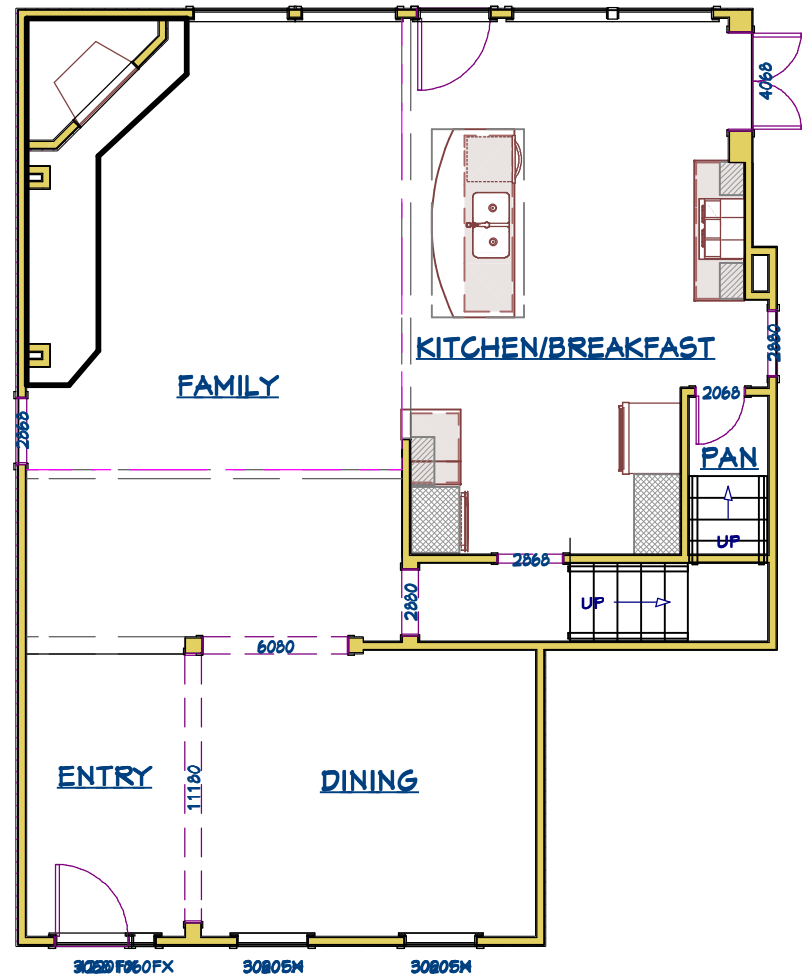

Koerner Residence
Kitchen options

2 West Oaks Ct.
Bentwater

25655 Watson Ranch Road
Montgomery, Texas 77156
*Certified Professional Building Designer
N.C.B.D.C. #44-482

Tricia Solomon
C.P.B.D., RESIDENTIAL DESIGNER
House Plans for your Lifestyle
436-672-2544
TS.Designs@gmail.com
www.TSDesigns@info

Date: 8/13/21

Drawn By: PMS

Date: 8/16/2021

Dwg No.: PMS-821
Kitch Opts

Tricia Solomon, C.P.B.D.

FORMATTED TO PRINT TO SCALE ON 11"X17" PAPER

FLOOR PLAN "F" 1/8"=1'-0"

Square Footage:

**Koemer Residence
Kitchen options**

2 West Oaks Ct.
Bentwater

25655 Mabson Ranch Road
Montgomery, Texas 77156
*Certified Professional Building Designer
N.C.B.D.C. #44-482

Tricia Solomon
C.P.B.D., RESIDENTIAL DESIGNER
House Plans for your Lifestyle
936-672-2544
TS.Designs@gmail.com
www.TSDesigns@info