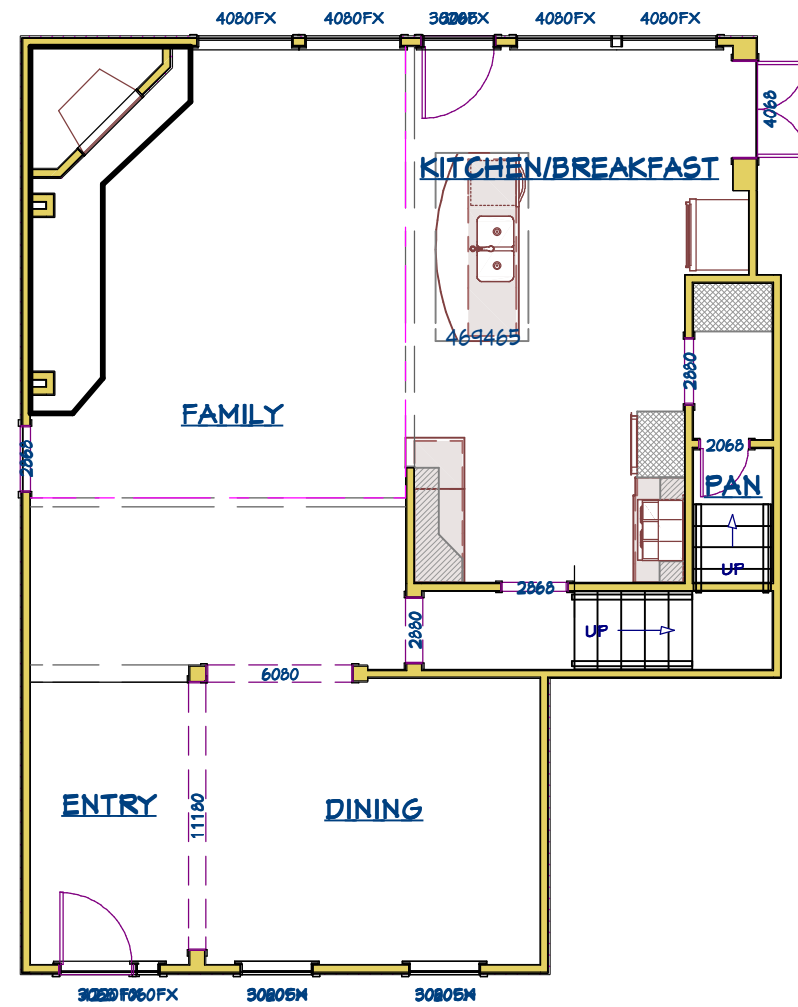

Date : 8/13/21

Drawn By: PMS

Date: 8/16/2021

Dwg No.: PMS-821
Kitch Optis

Tricia Solomon, C.P.B.D.

FORMATTED TO PRINT TO SCALE ON 11"X17" PAPER

FLOOR PLAN "E" 1/8"=1'-0"

Square Footage:

Koerner Residence
Kitchen options

2 West Oaks Ct.
Bentwater

25655 Watson Ranch Road
Montgomery, Texas 77156
*Certified Professional Building Designer
N.C.B.D.C. #44-482

Tricia Solomon
C.P.B.D., RESIDENTIAL DESIGNER
House Plans for your Lifestyle
436-672-2544
TS.Designs@gmail.com
www.TSDesigns@info

Date: 8/13/21

Drawn By: PMS

Date: 8/16/2021

Dwg No.: PMS-821
Kitch Opts

Tricia Solomon, C.P.B.D.

FORMATTED TO PRINT TO SCALE ON 11"X17" PAPER

FLOOR PLAN "F" 1/8"=1'-0"

Square Footage: