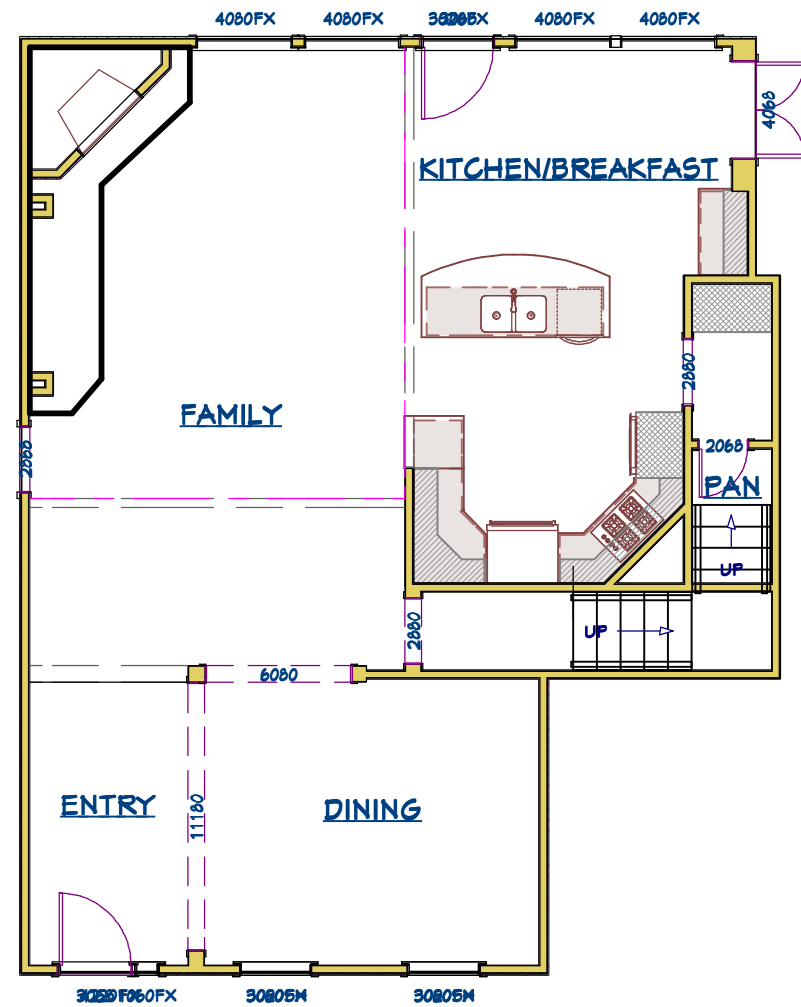

FORMATTED TO PRINT TO SCALE ON 11"X17" PAPER

FLOOR PLAN "A" 1/8"=1'-0"

Square Footage:

Koerner Residence
Kitchen options

2 West Oaks Ct.
Bentwater

Tricia Solomon
C.P.B.D., RESIDENTIAL DESIGNER
House plans for your Lifestyle
936-672-2544
TS.Designs@gmail.com
www.TSDesigns@info

Date: 8/13/21

Drawn By: PMS

Date: 8/16/2021

Dwg No.: PMS-821
Kitch Optis

Tricia Solomon, C.P.B.D.

FORMATTED TO PRINT TO SCALE ON 11"X17" PAPER

FLOOR PLAN "B" 1/8"=1'-0"

Square Footage:

Koemer Residence
Kitchen options

2 West Oaks Ct.
Bentwater

Tricia Solomon
C.P.B.D., RESIDENTIAL DESIGNER

House plans for your Lifestyle

436-672-2544
TS.Designs@gmail.com
www.TSDesigns@info

Date: 8/13/21

Drawn By: PMS

Date: 8/16/2021

Dwg No.: PMS-821
Kitch Opts

Tricia Solomon, C.P.B.D.

FORMATTED TO PRINT TO SCALE ON 11"X17" PAPER

FLOOR PLAN "C" 1/8"=1'-0"

Square Footage:

Koemer Residence
Kitchen options
2 West Oaks Ct.
Bentwater