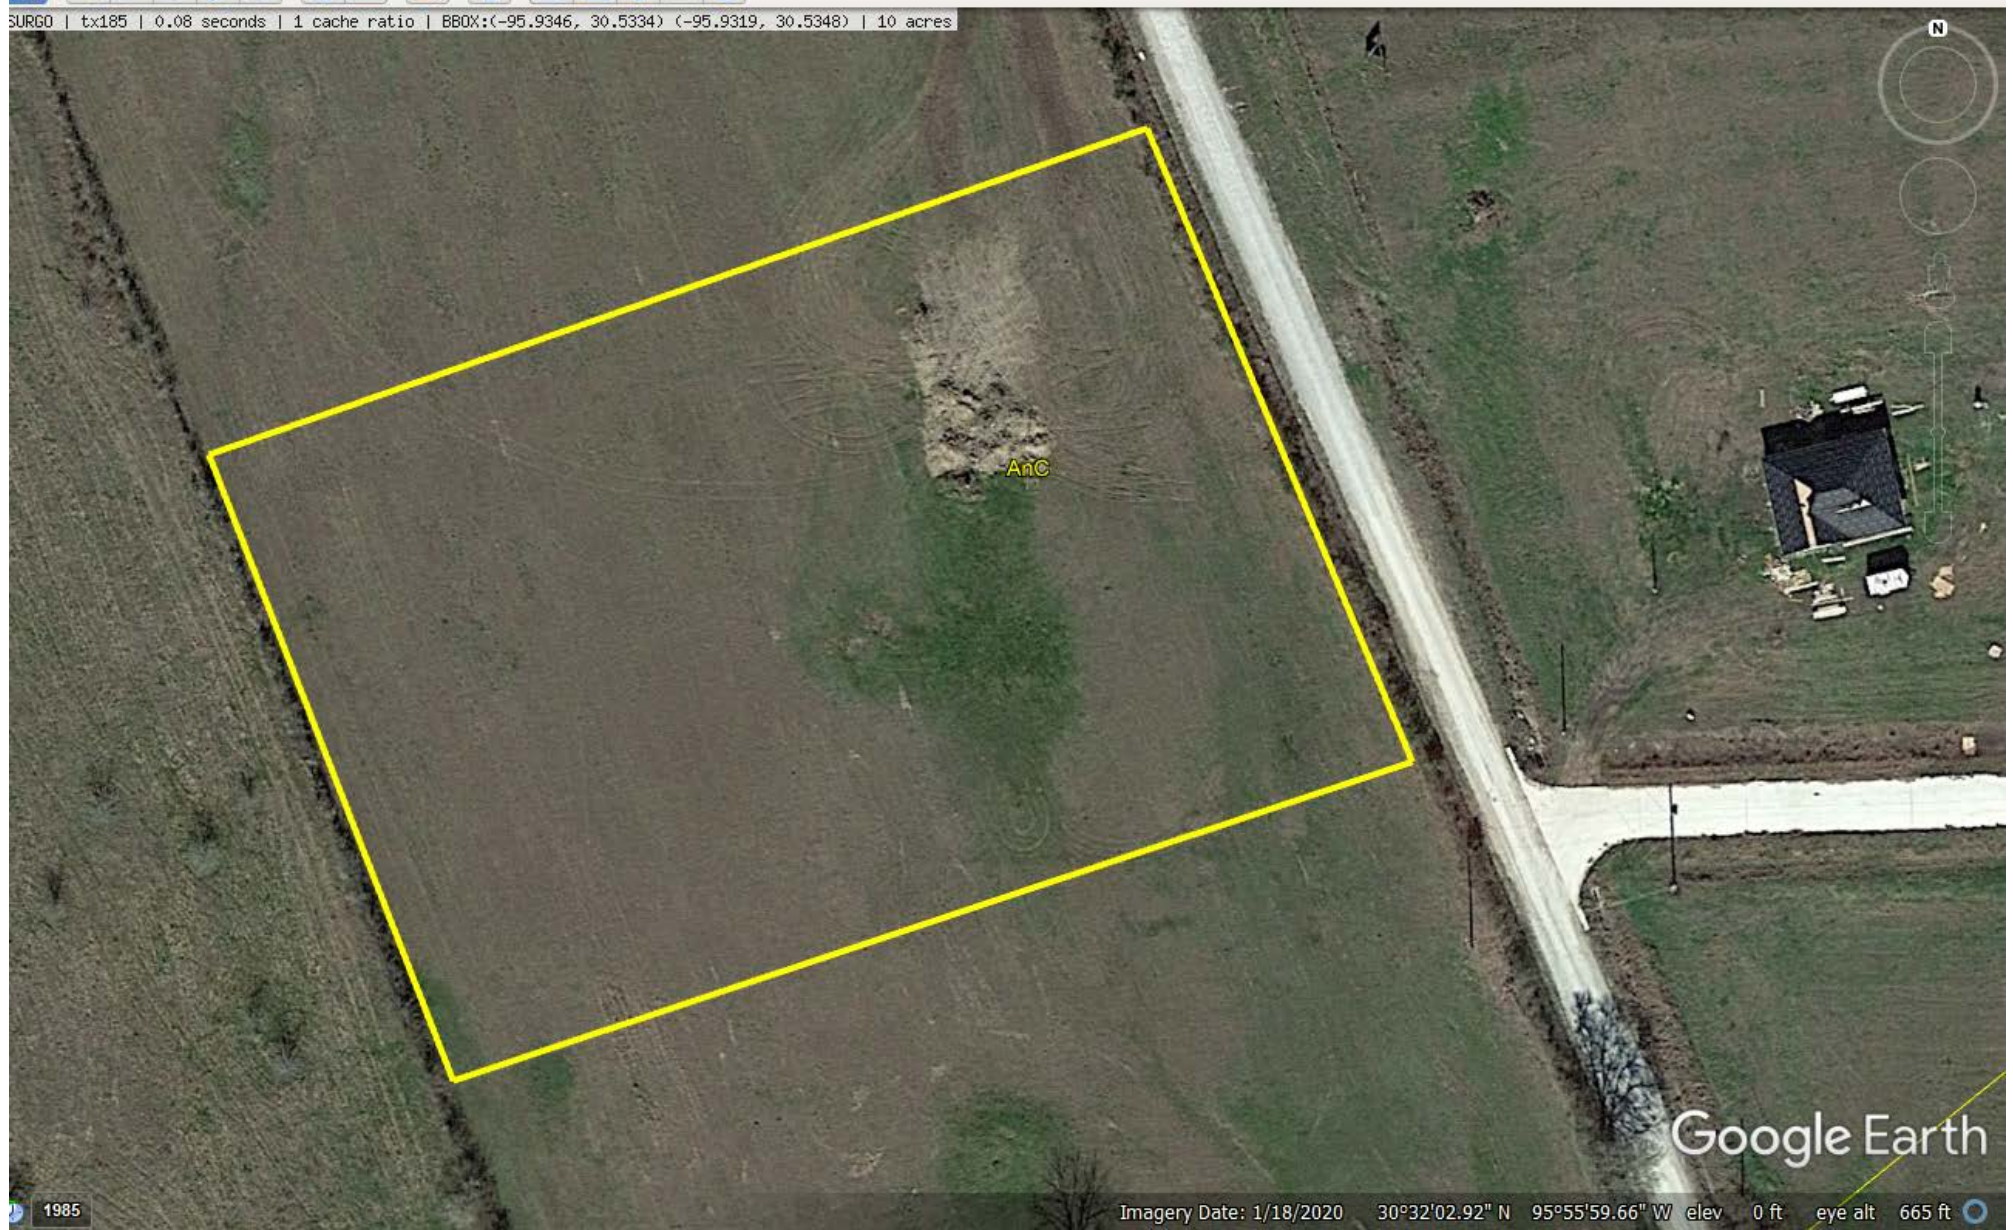

SURGO | tx185 | 0.08 seconds | 1 cache ratio | BBOX:(-95.9346, 30.5334) (-95.9319, 30.5348) | 10 acres

Google Earth

1985

Imagery Date: 1/18/2020 30°32'02.92" N 95°55'59.66" W elev 0 ft eye alt 665 ft

N

© 2021 Google

Google Earth
Earth Point

1985

30°32'05.30" N 95°55'58.40" W elev 0 ft eye alt 1857 ft