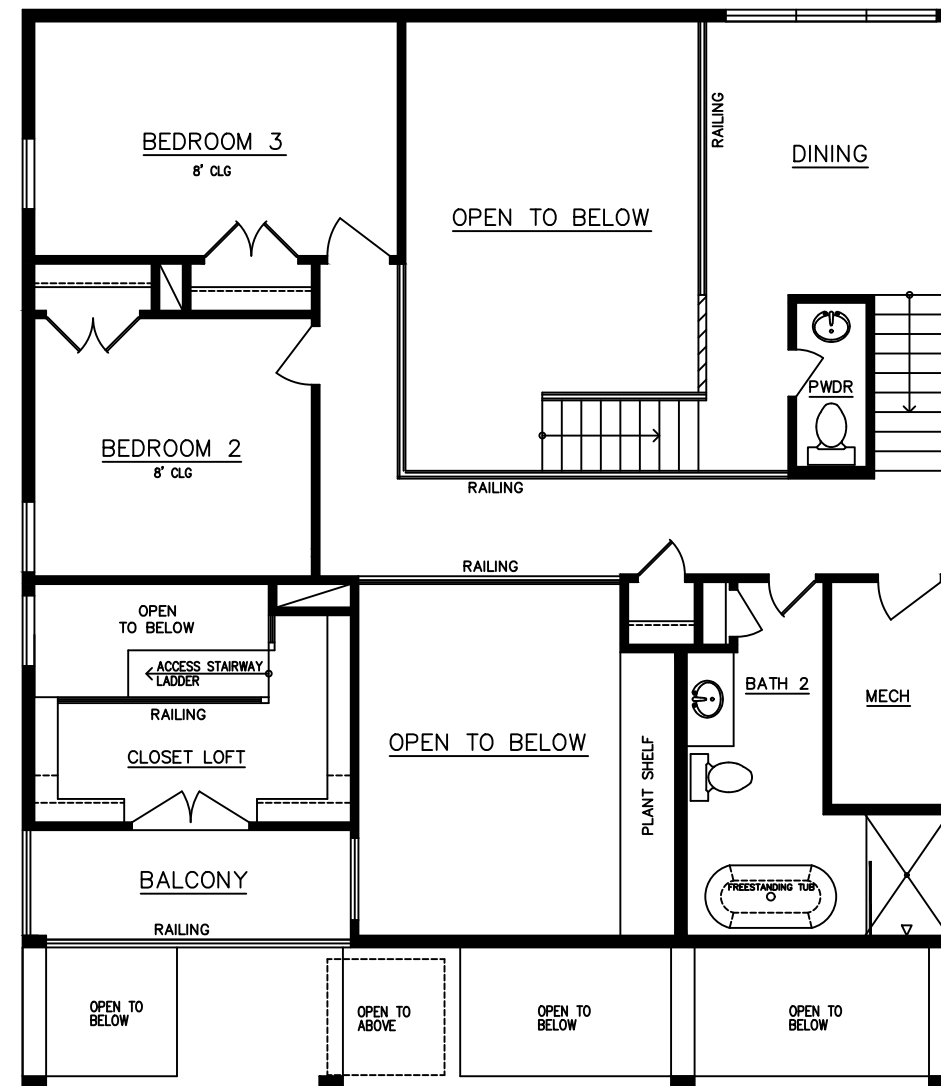

SQUARE FOOTAGES	
	LAYOUT 1
First Floor Living	1150
Second Floor Living	977
Total Living	2127
1st Floor GARAGE (A/C)	450
Lift	33
Total Space	2600
Porch & Patio	192/173
Fountains	65/251
Balcony	70
Total all areas	3361

1ST FLOOR PLAN

"ALPINE TALL" ELEVATION

"CIELO" ELEVATION

2ND FLOOR PLAN