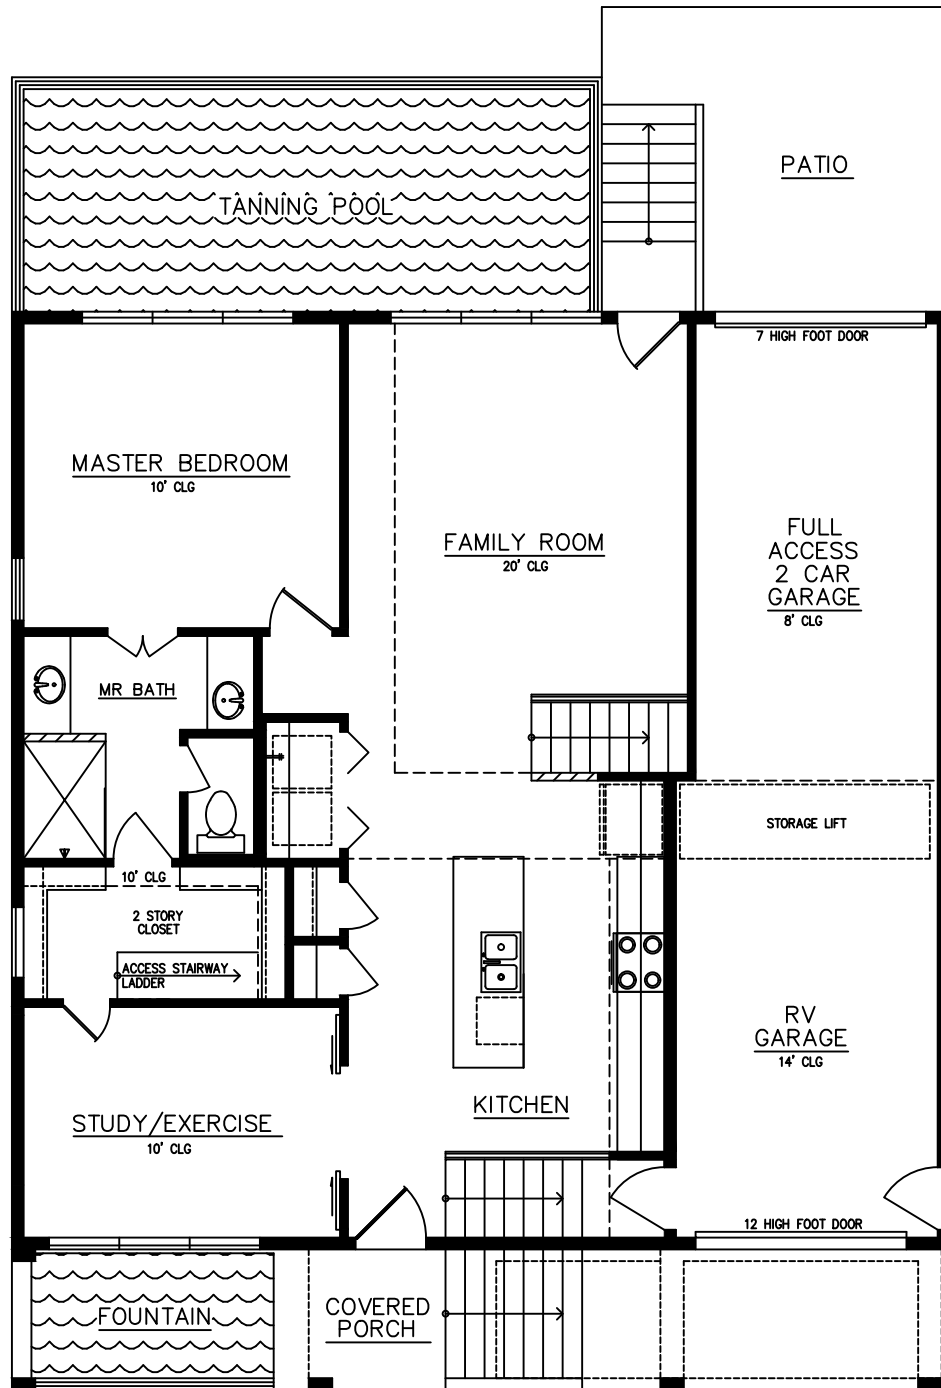

SQUARE FOOTAGES	
	LAYOUT 1
First Floor Living	1150
Second Floor Living	977
Total Living	2127
1st Floor GARAGE (A/C)	450
Lift	33
Total Space	2600
Porch & Patio	192/173
Fountains	65/251
Balcony	70
Total all areas	3361

1ST FLOOR PLAN

"ALPINE TALL" ELEVATION

"CIELO" ELEVATION

2ND FLOOR PLAN