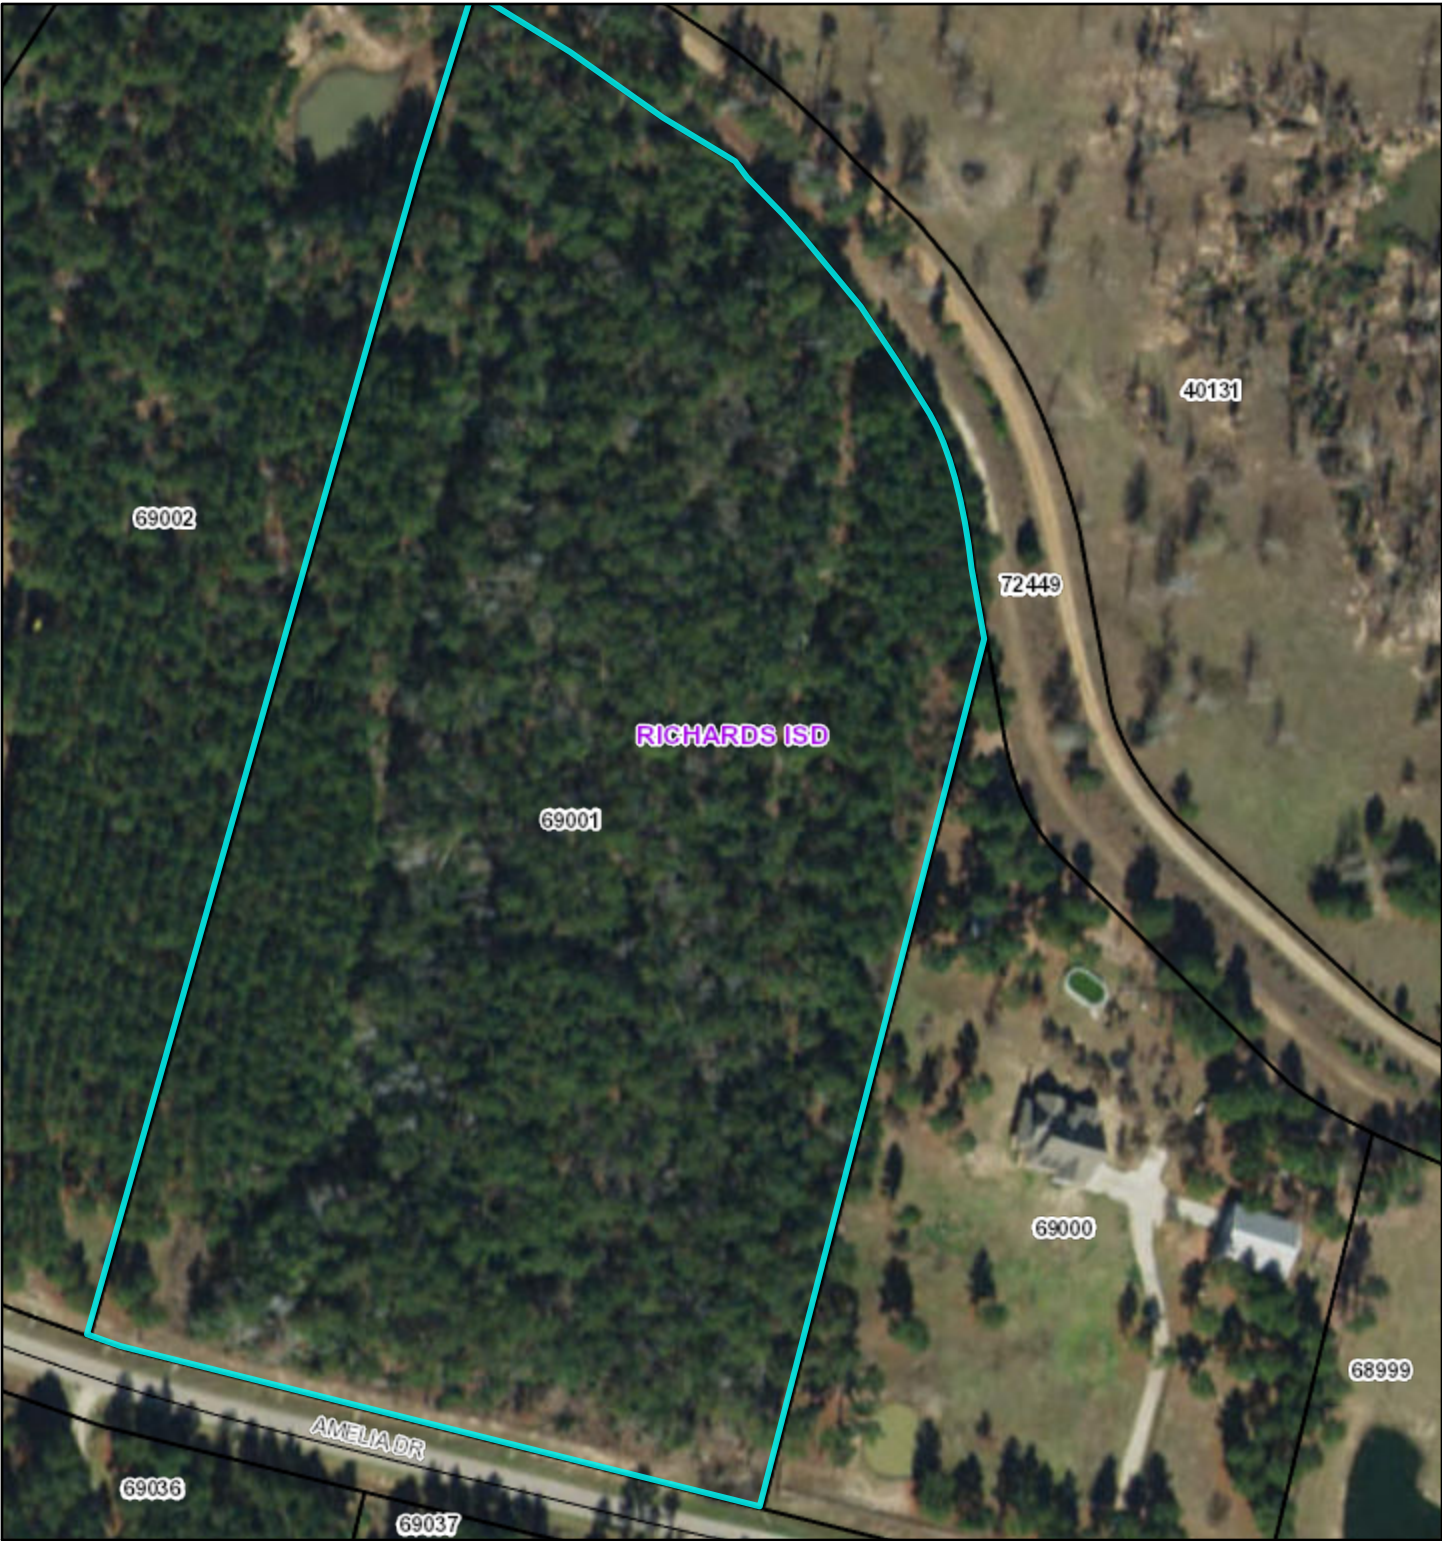

Kong Tract 10 acres Grimes County, Texas

May 7, 2018

1:1,731

- Parcels
- School Districts
- Streets

TX Orthoimagery Program, USDA FSA, DigitalGlobe, GeoEye, Microsoft, CNES/Airbus DS