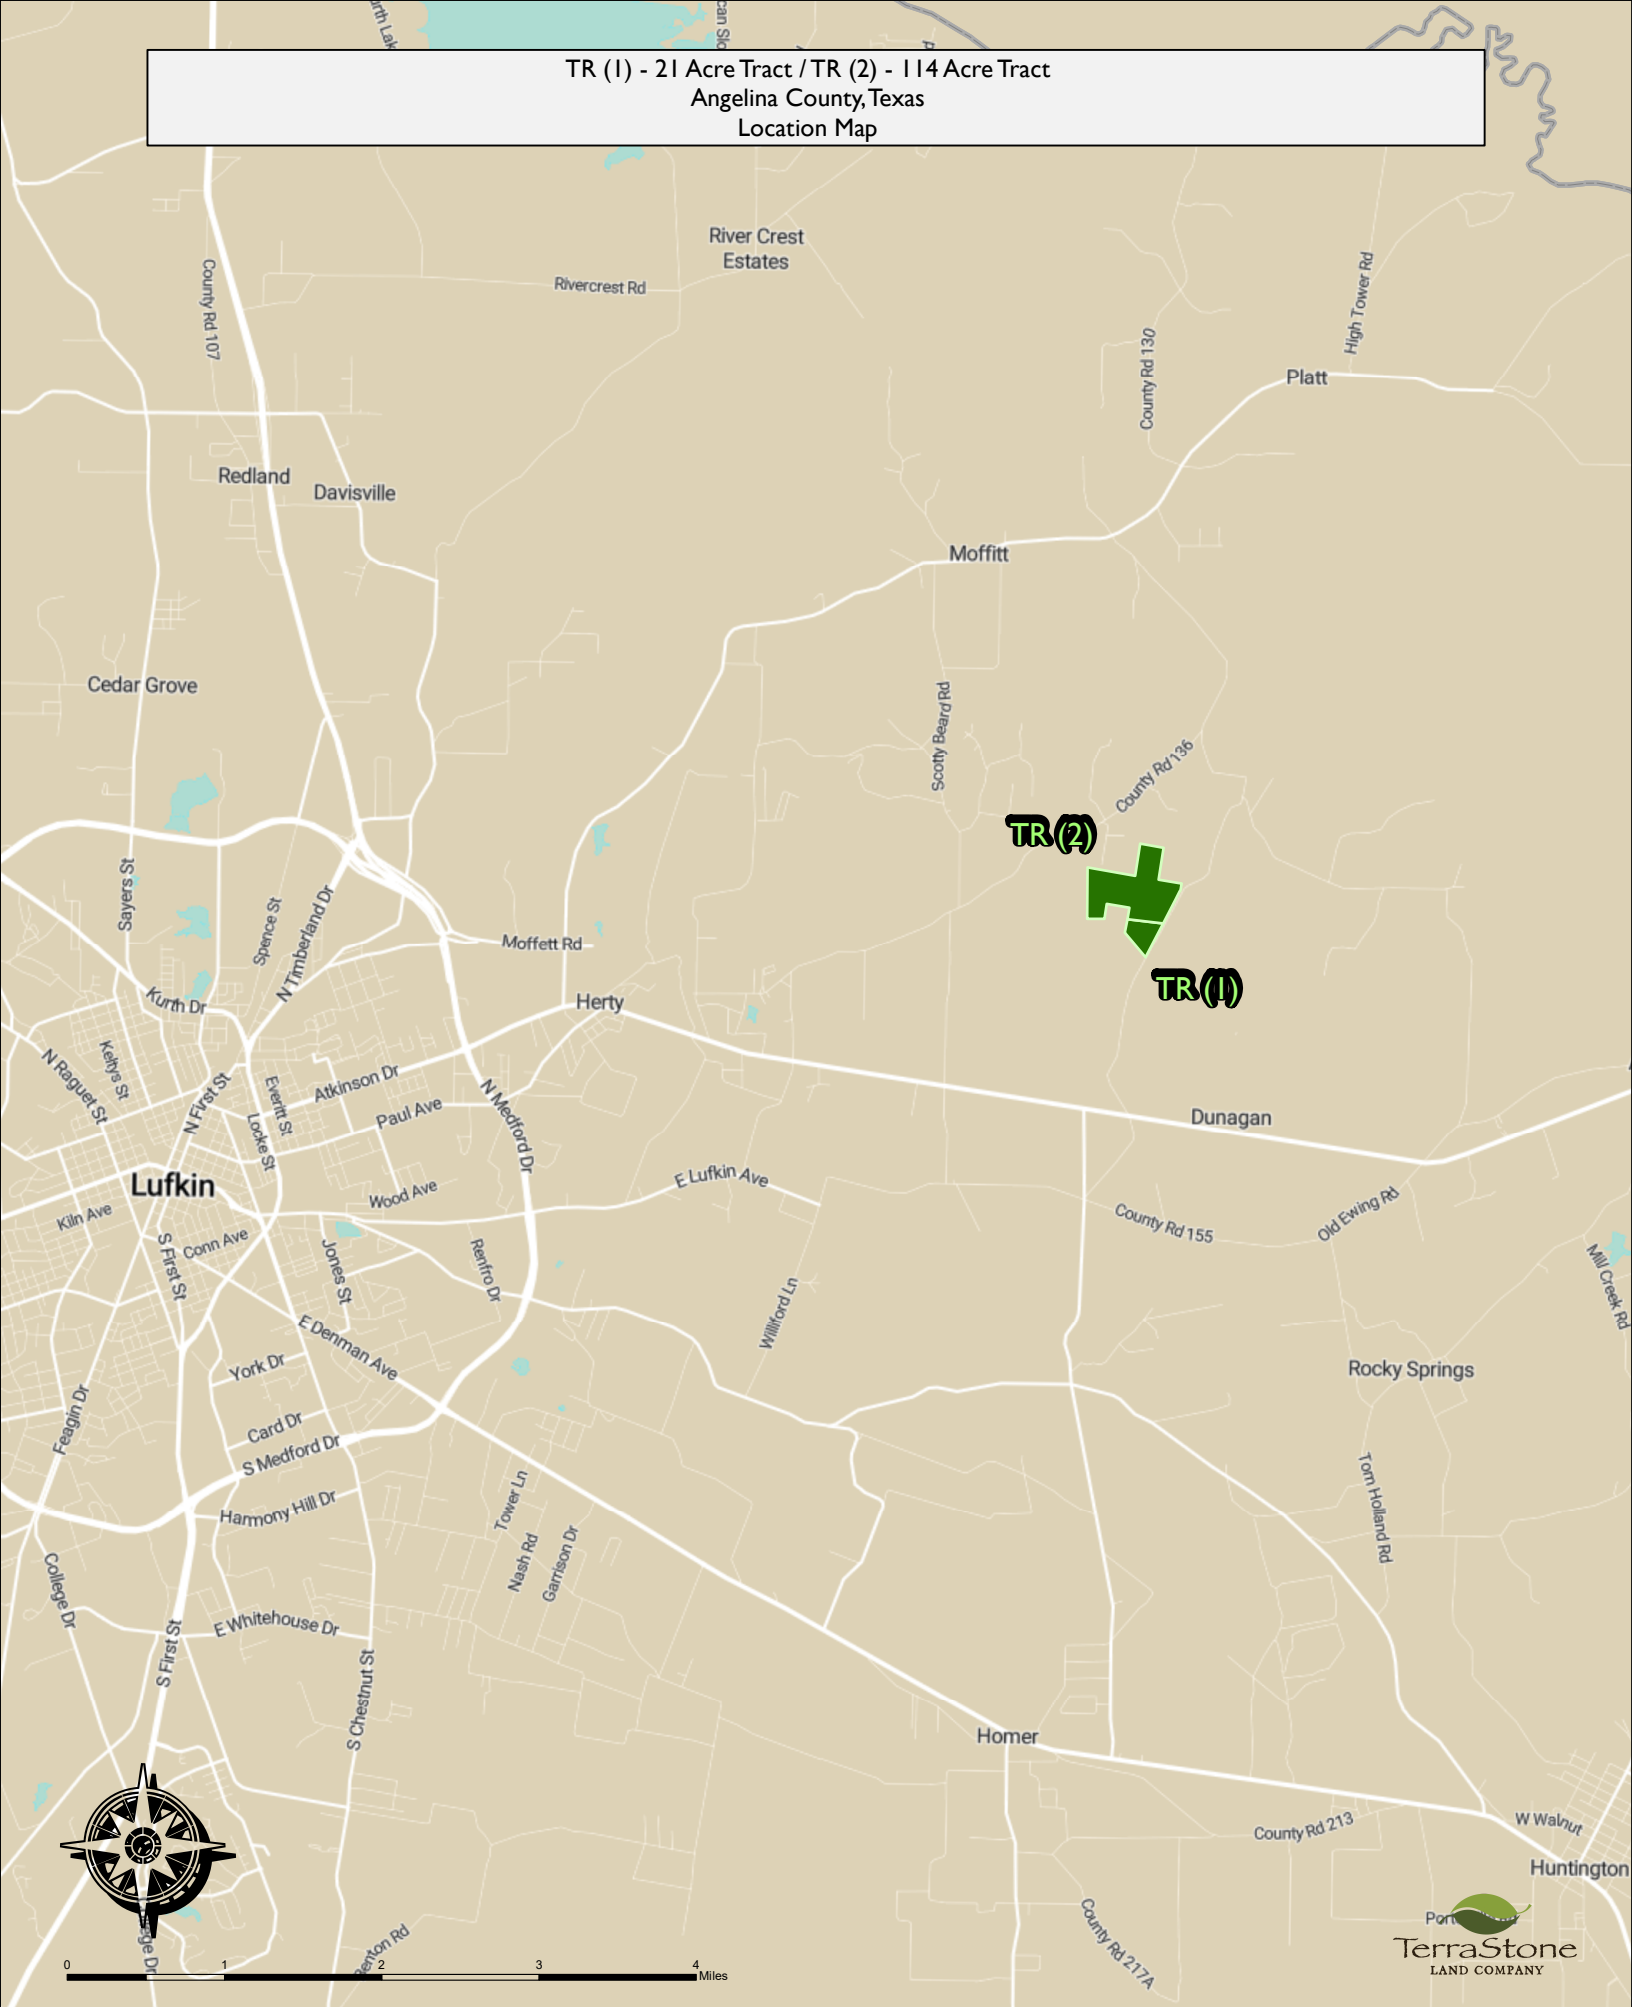

TR (1) - 21 Acre Tract / TR (2) - 114 Acre Tract
Angelina County, Texas
Location Map

Approximate Tract Boundary

Counties

Water Bodies

5/3/2021

Texas Office: (936) 598-3053