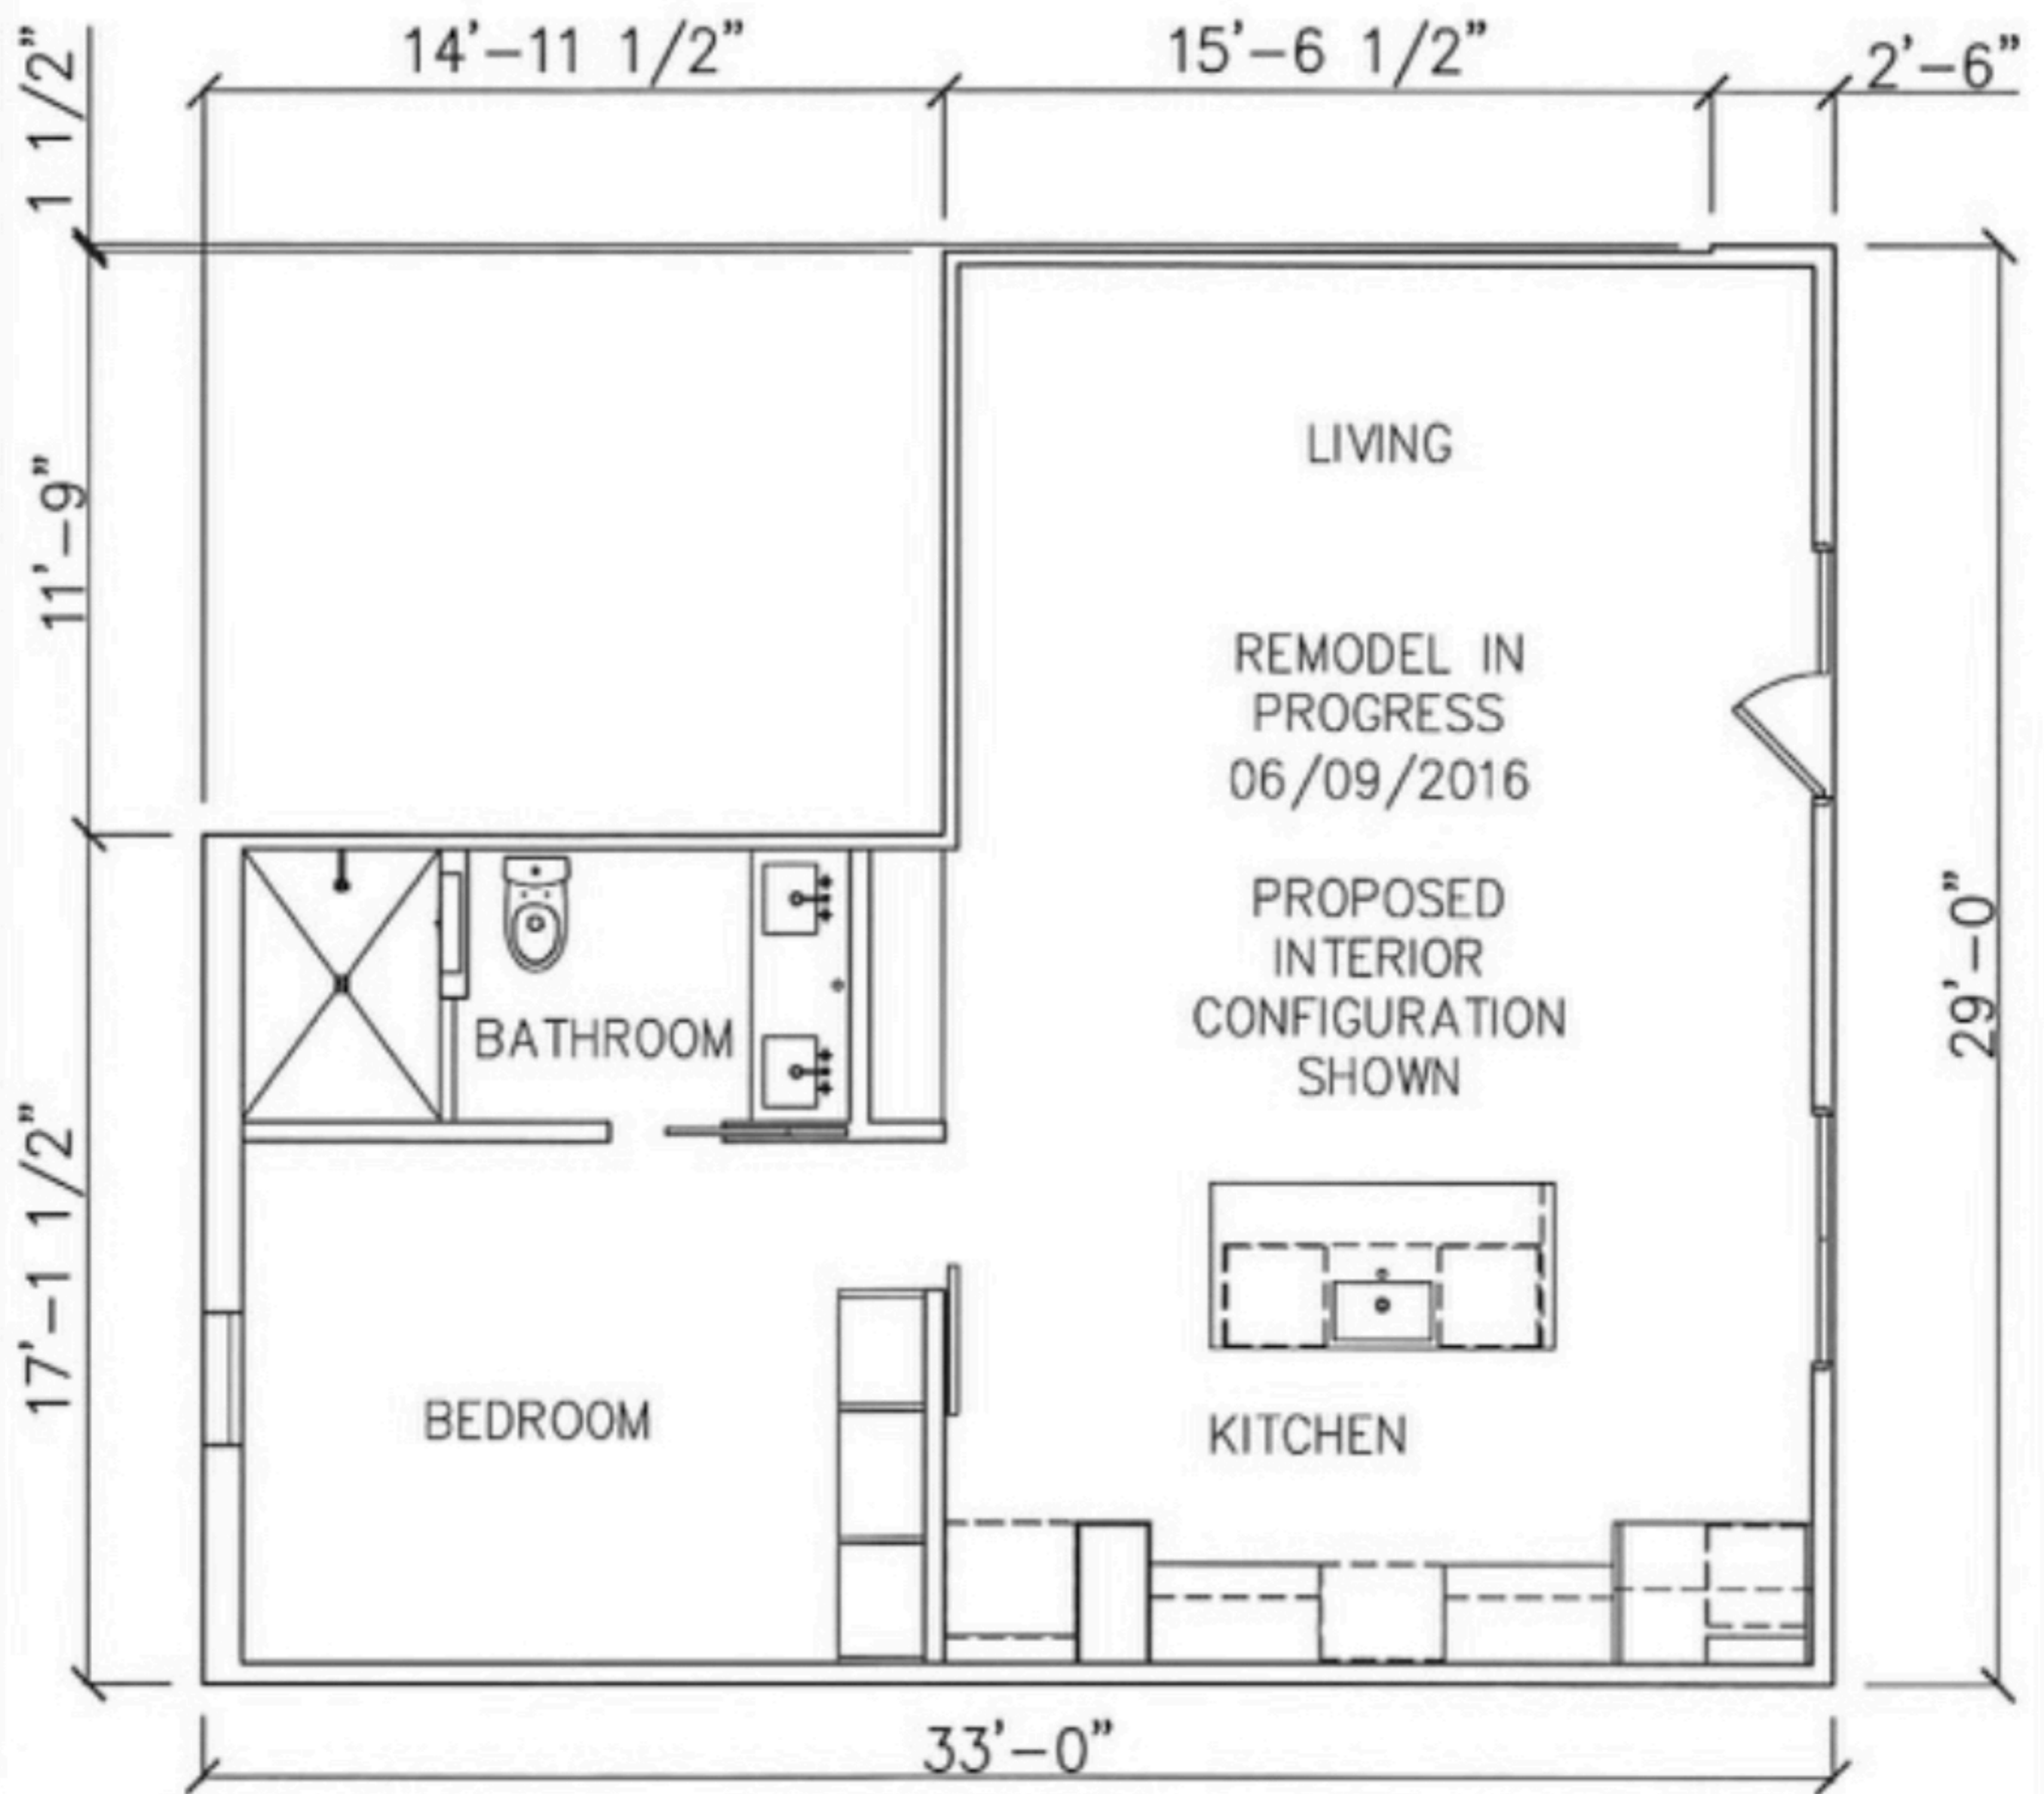

UPPER LEVEL

GRAPHIC SCALE

0' 5' 10' 15' 20'

ORIGINAL PLOT SCALE: 1/8" = 1'-0"