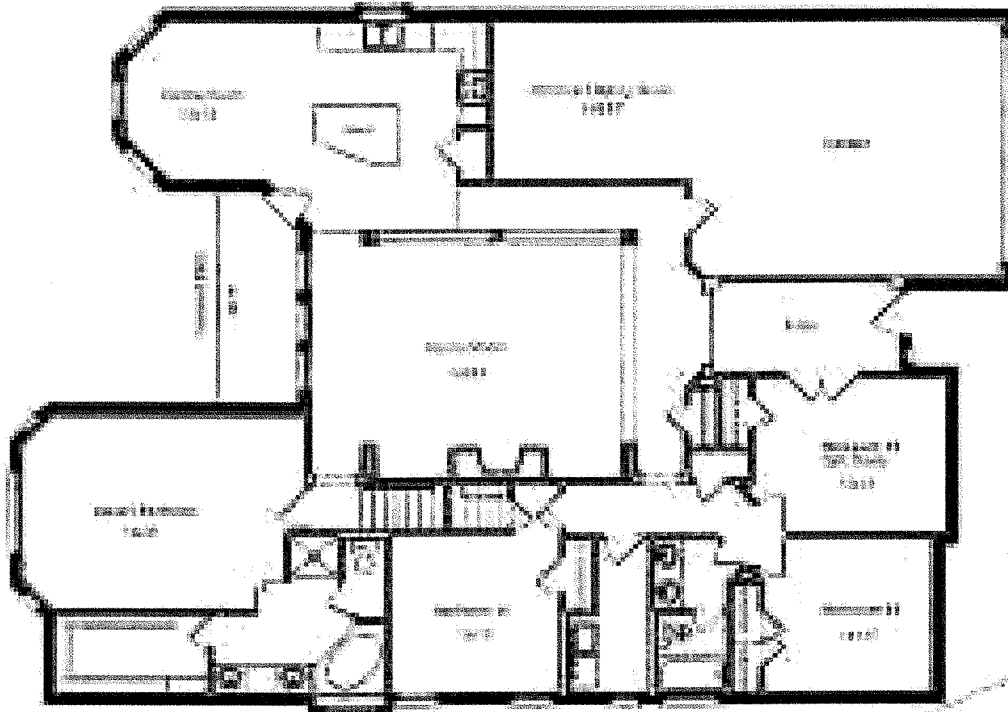

JOSHUA 2736 sq. ft.

Elevation A

Elevation B

Elevation C

GHBA

GREEN HOME BUILDERS ASSOCIATION

Plans and specifications are subject to change without notice.

Infinity
CLASSIC HOMES