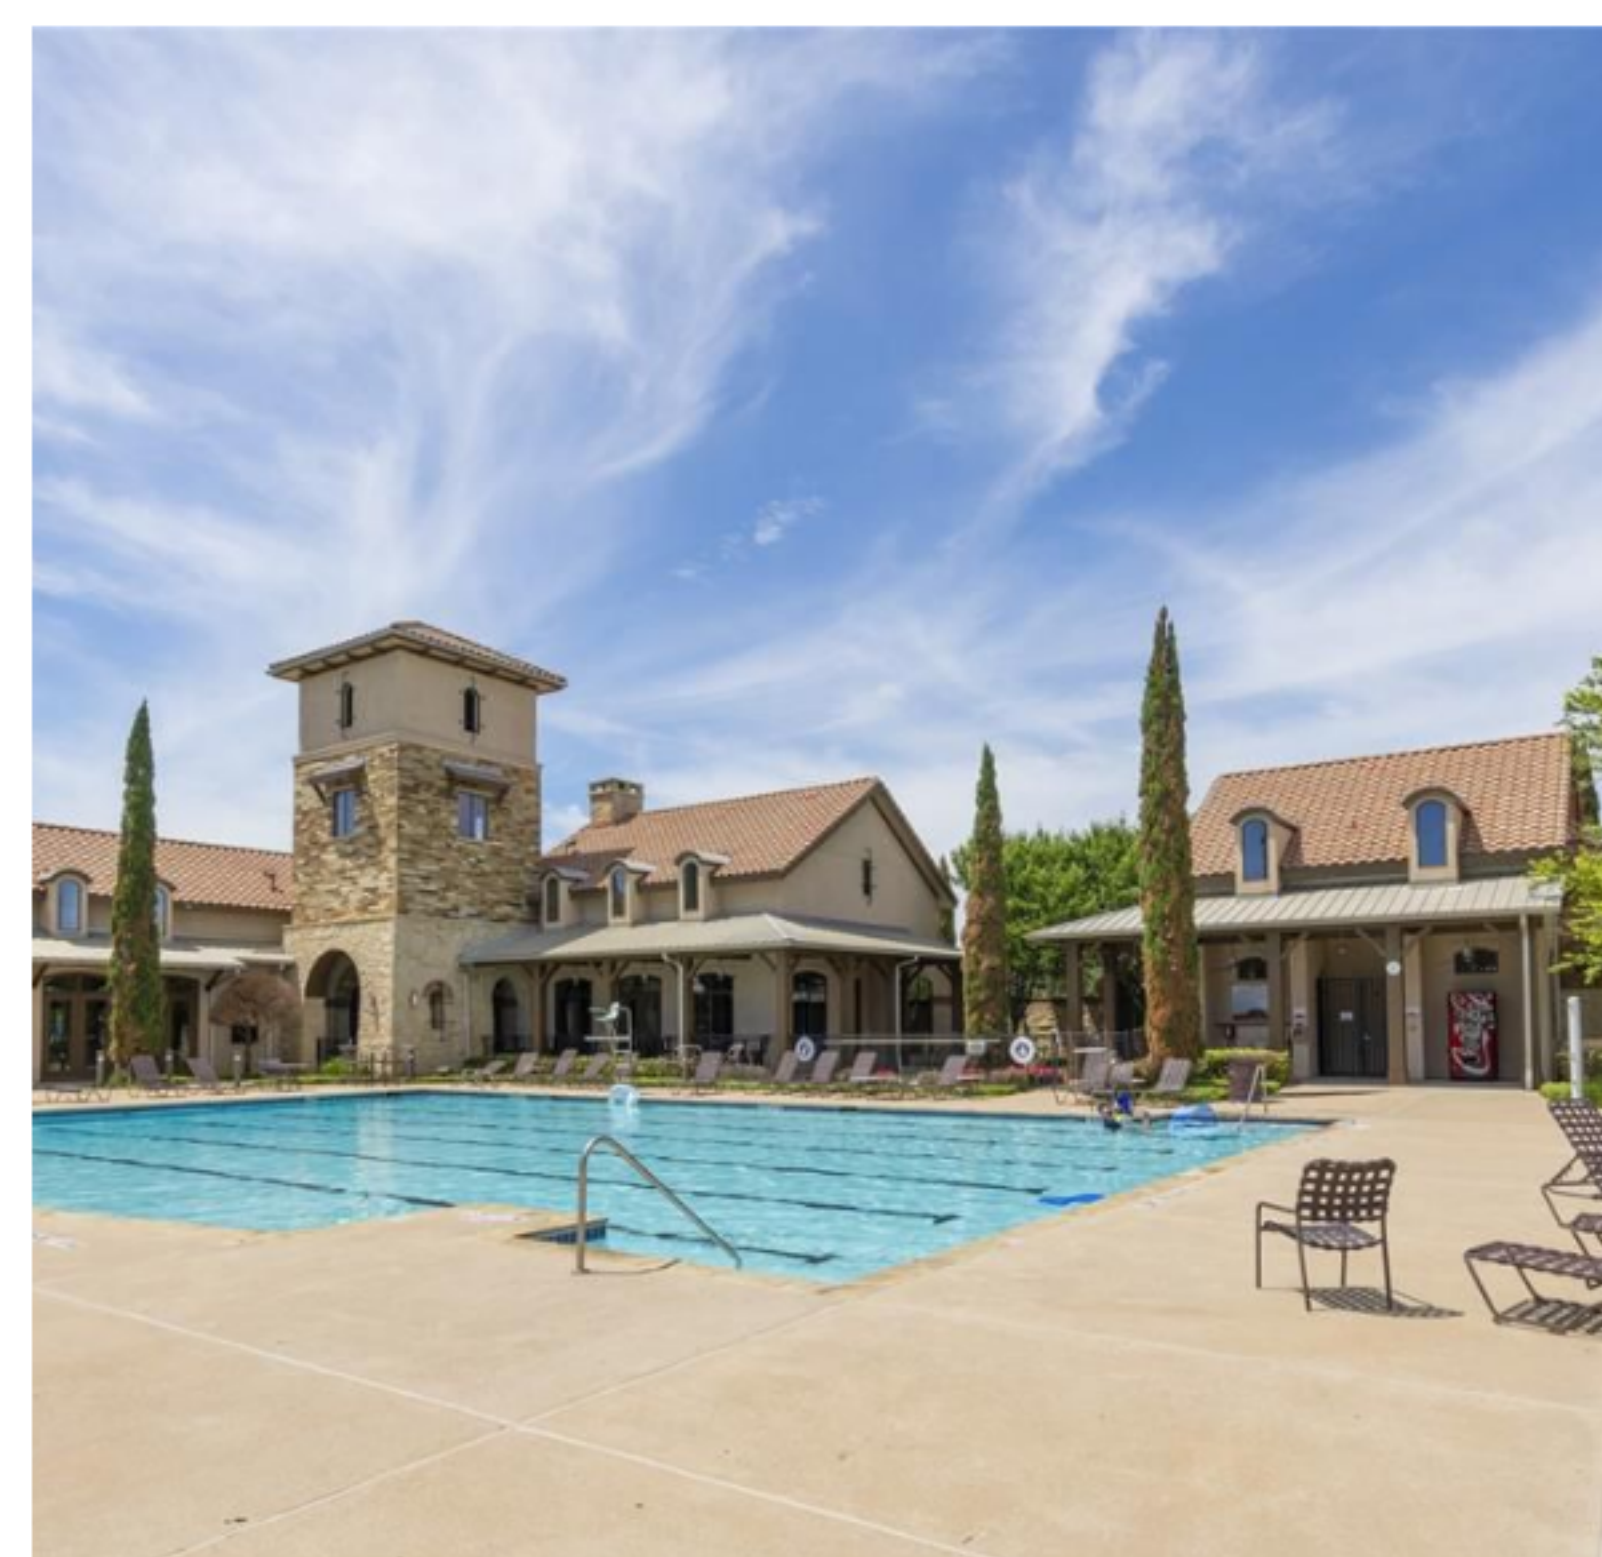

4
BATH

4,510
SQ. FT.

0.24
ACRE LOT

TARL ANDERSON

Tarl Anderson Properties

LIC# 538178

m: (713) 780-8275

e: tarl@tarl.com

14027 Memorial Drive Suite 130, Houston, TX 77079