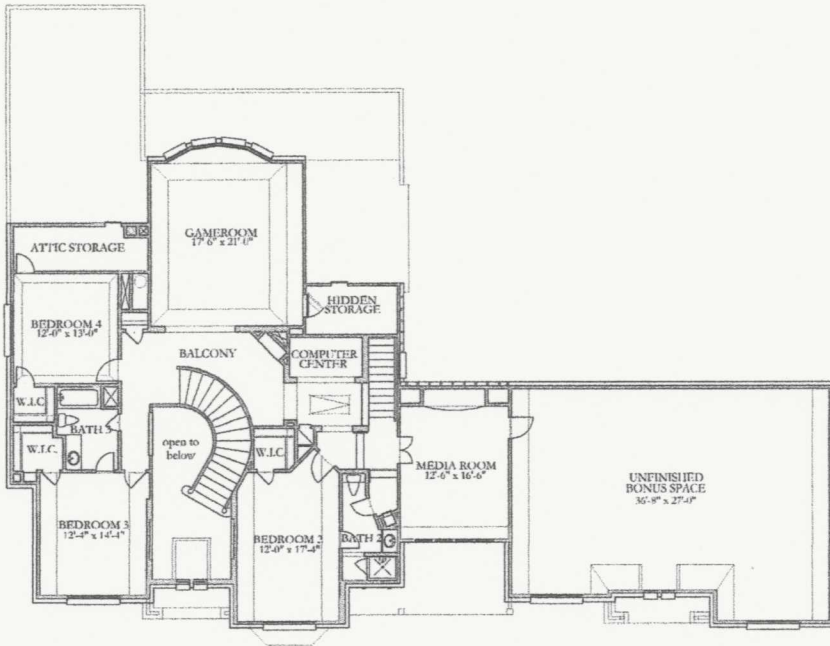

Plan R170

Options Selected: Patio Extension

1st Floor

4565 Sq. Ft

Plan R170

Options Selected: Game, Bed 5, Stairs

2nd Floor

4565 Sq. Ft

PLAN R170 - 4565 sq. ft.

SECOND FLOOR

FIRST FLOOR

tile/wood standard in powder rm

wood extra in study & dining rm

Option #0373
Gameroom 2/Bed 5/Bath 5/with Stairs
 From Unfinished Bonus Space +1008 sq.ft.

In an effort to constantly improve our plans, homes started in the future and some recently started homes under construction may have substantial differences from existing Trendmaker homes, including models, that may already be built in communities. Square footage is approximate and may vary per elevation.