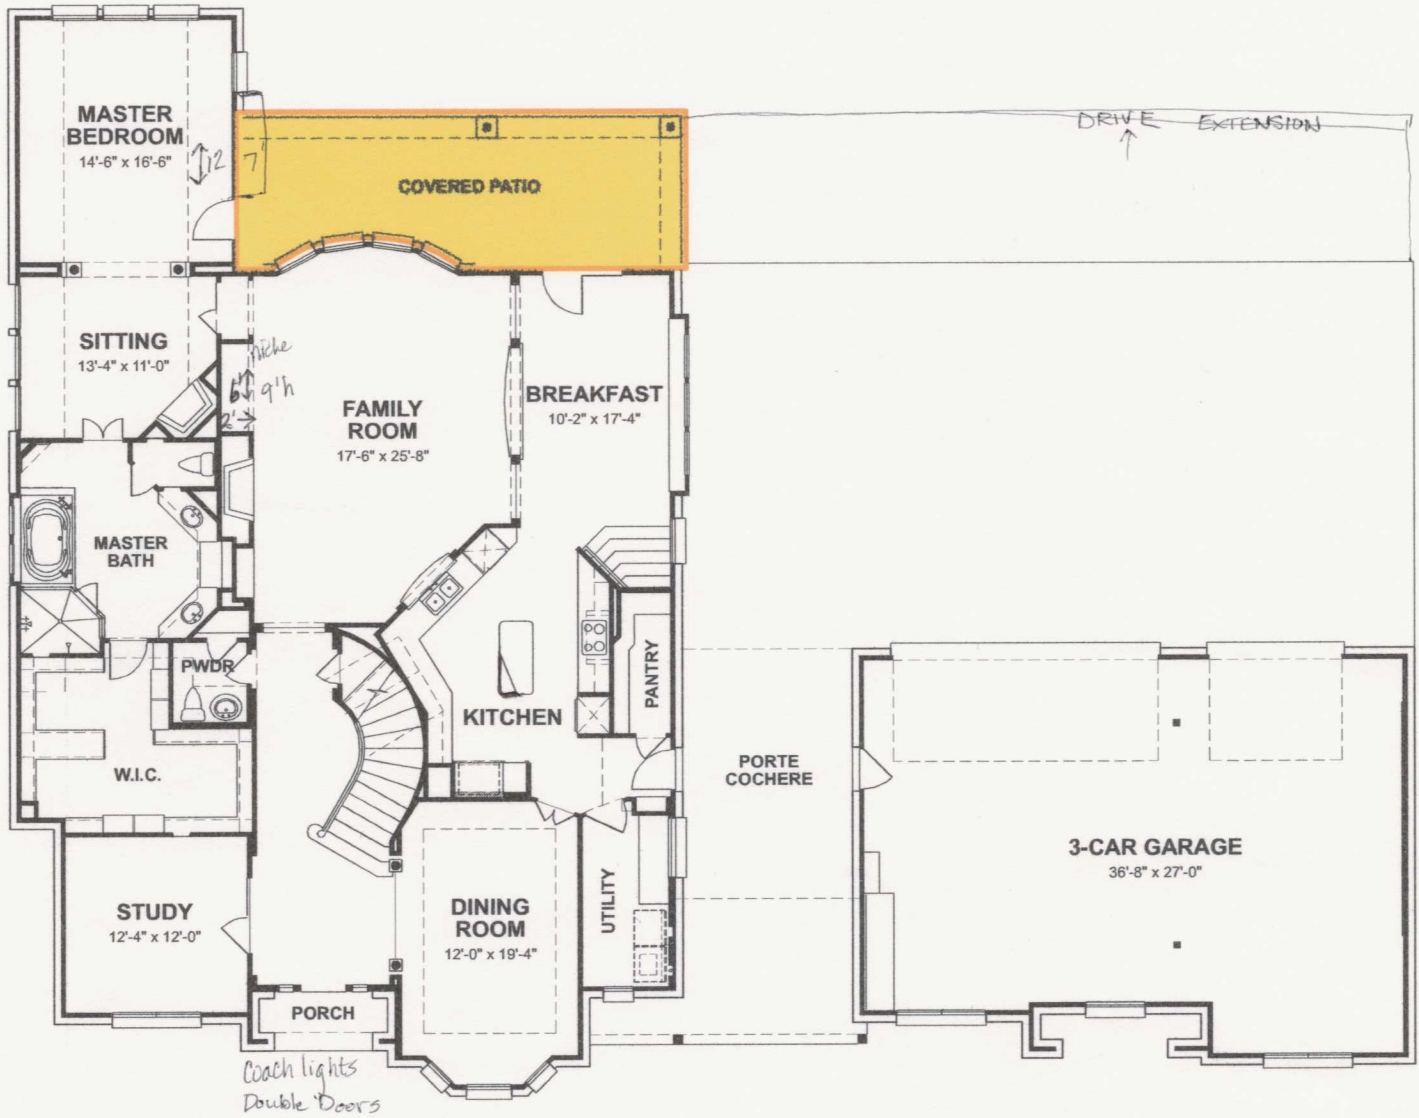

Plan R170

Options Selected: Patio Extension

1st Floor

4565 Sq. Ft

Plan R170

Options Selected: Game, Bed 5, Stairs

2nd Floor

4565 Sq. Ft

PLAN R170 - 4565 sq. ft.

SECOND FLOOR

FIRST FLOOR

tile/wood standard in powder rm

wood extra in study & dining rm

Option #0373
Gameroom 2/Bed 5/Bath 5/with Stairs
 From Unfinished Bonus Space +1008 sq.ft.

In an effort to constantly improve our plans, homes started in the future and some recently started homes under construction may have substantial differences from existing Trendmaker homes, including models, that may already be built in communities. Square footage is approximate and may vary per elevation.