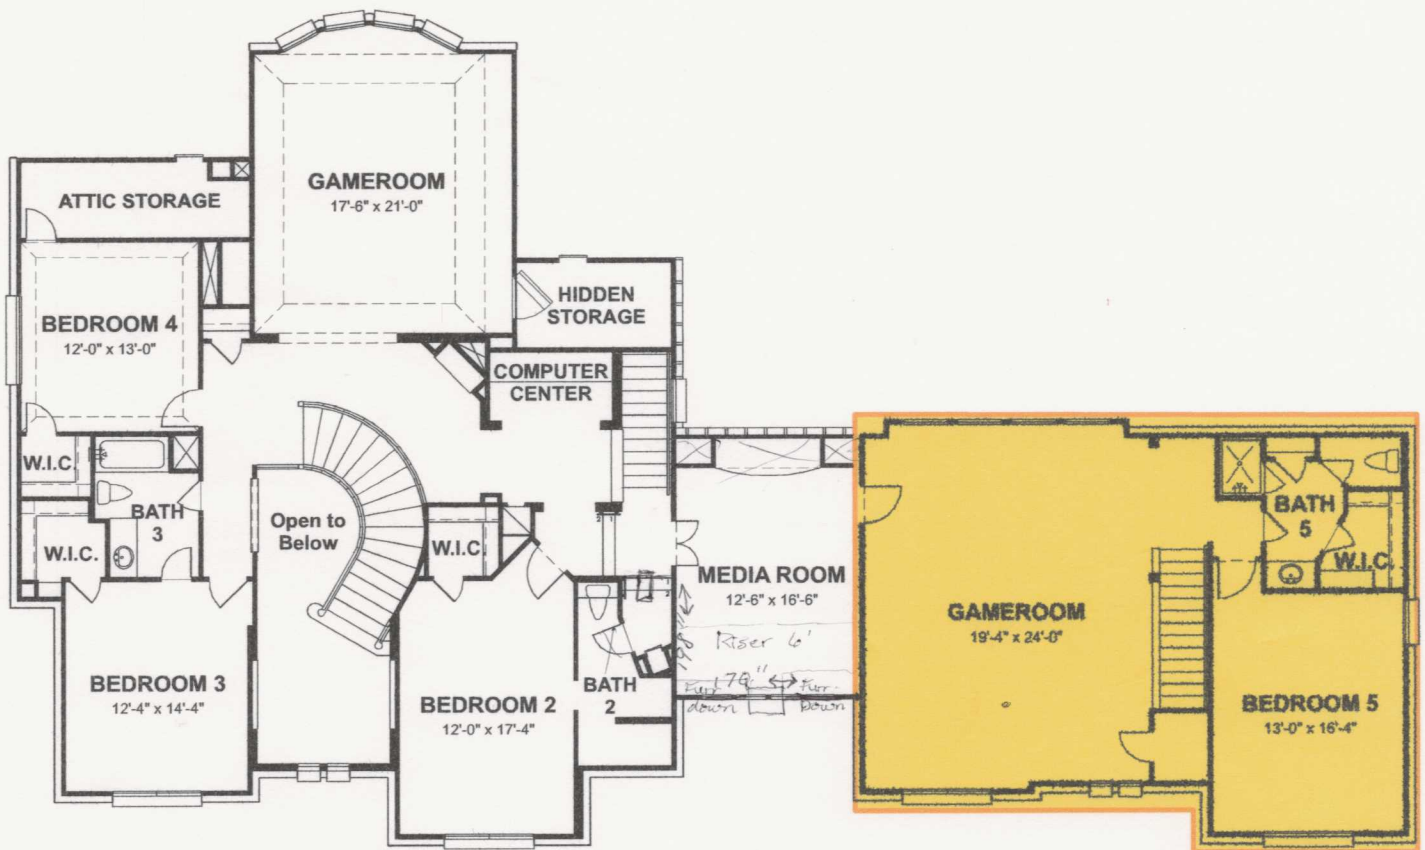

Plan R170

Options Selected: Patio Extension

1st Floor

4565 Sq. Ft

Plan R170

Options Selected: Game, Bed 5, Stairs

2nd Floor

4565 Sq. Ft

PLAN R170 - 4565 sq. ft.

SECOND FLOOR

FIRST FLOOR

tile/wood standard in powder rm

wood extra in study & dining rm

Option #0373
Gameroom 2/Bed 5/Bath 5/with Stairs
 From Unfinished Bonus Space +1008 sq.ft.

In an effort to constantly improve our plans, homes started in the future and some recently started homes under construction may have substantial differences from existing Trendmaker homes, including models, that may already be built in communities. Square footage is approximate and may vary per elevation.