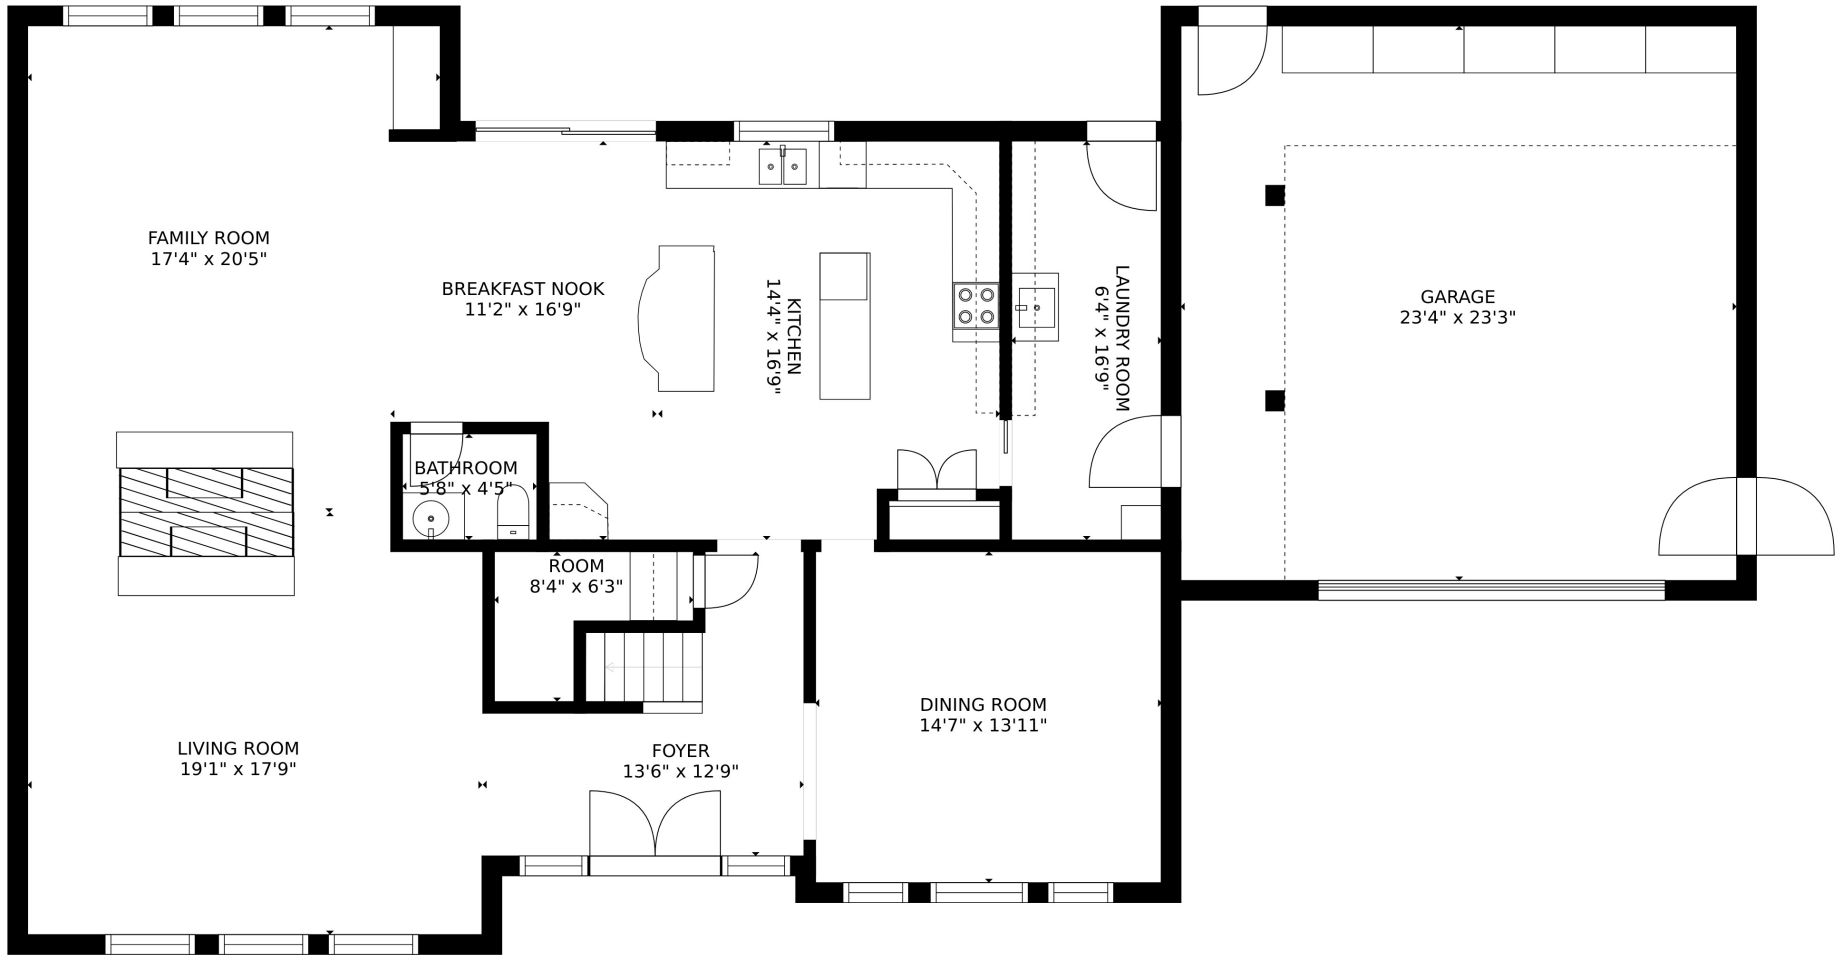

FLOOR 2

FLOOR 1

GROSS INTERNAL AREA
 FLOOR 1: 1591 sq. ft, FLOOR 2: 1531 sq. ft
 EXCLUDED AREAS: , GARAGE: 543 sq. ft
 TOTAL: 3121 sq. ft
 SIZES AND DIMENSIONS ARE APPROXIMATE, ACTUAL MAY VARY.

GROSS INTERNAL AREA
 FLOOR 1: 1591 sq. ft, FLOOR 2: 1531 sq. ft
 EXCLUDED AREAS: , GARAGE: 543 sq. ft
 TOTAL: 3121 sq. ft
 SIZES AND DIMENSIONS ARE APPROXIMATE, ACTUAL MAY VARY.

GROSS INTERNAL AREA
 FLOOR 1: 1591 sq. ft, FLOOR 2: 1531 sq. ft
 EXCLUDED AREAS: , GARAGE: 543 sq. ft
 TOTAL: 3121 sq. ft
 SIZES AND DIMENSIONS ARE APPROXIMATE, ACTUAL MAY VARY.