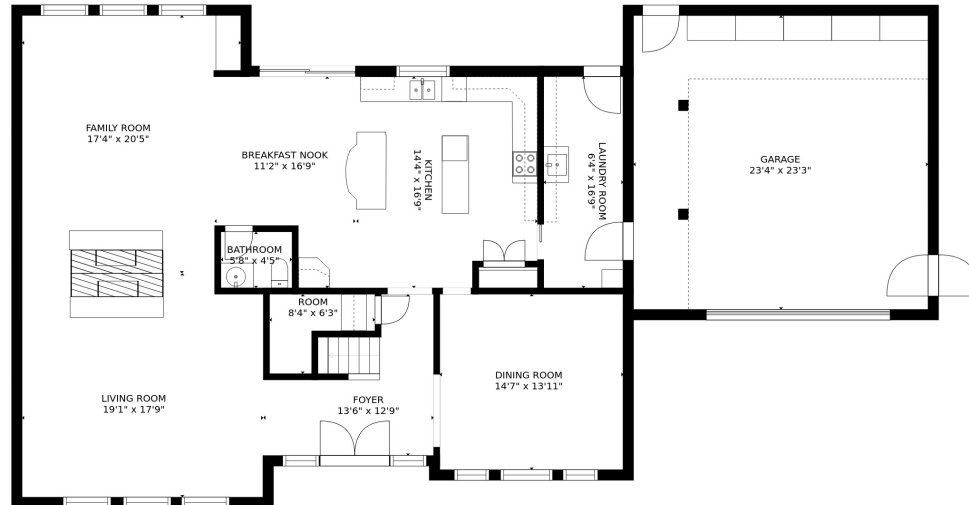

FLOOR 2

FLOOR 1

GROSS INTERNAL AREA
 FLOOR 1: 1591 sq. ft, FLOOR 2: 1531 sq. ft
 EXCLUDED AREAS: , GARAGE: 543 sq. ft
 TOTAL: 3121 sq. ft
 SIZES AND DIMENSIONS ARE APPROXIMATE, ACTUAL MAY VARY.

GROSS INTERNAL AREA
 FLOOR 1: 1591 sq. ft, FLOOR 2: 1531 sq. ft
 EXCLUDED AREAS: , GARAGE: 543 sq. ft
 TOTAL: 3121 sq. ft
 SIZES AND DIMENSIONS ARE APPROXIMATE, ACTUAL MAY VARY.

GROSS INTERNAL AREA
 FLOOR 1: 1591 sq. ft, FLOOR 2: 1531 sq. ft
 EXCLUDED AREAS: , GARAGE: 543 sq. ft
 TOTAL: 3121 sq. ft
 SIZES AND DIMENSIONS ARE APPROXIMATE, ACTUAL MAY VARY.