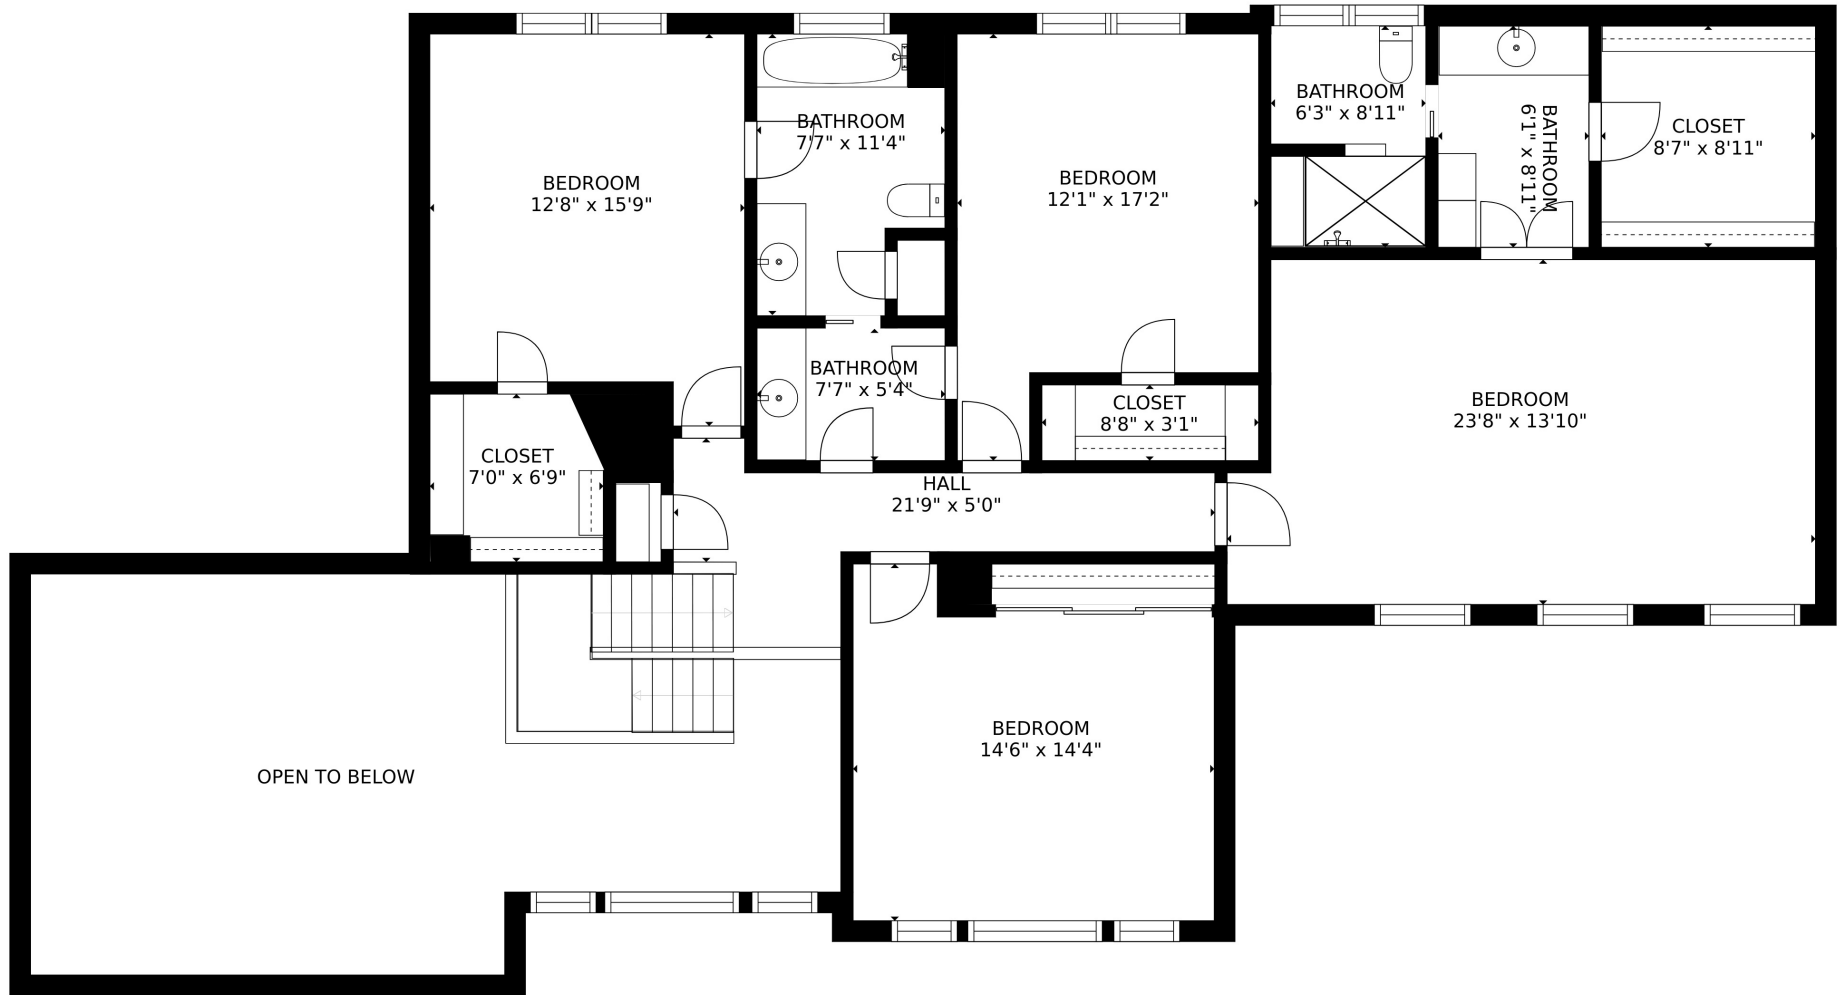

FLOOR 2

FLOOR 1

GROSS INTERNAL AREA
 FLOOR 1: 1591 sq. ft, FLOOR 2: 1531 sq. ft
 EXCLUDED AREAS: , GARAGE: 543 sq. ft
 TOTAL: 3121 sq. ft
 SIZES AND DIMENSIONS ARE APPROXIMATE, ACTUAL MAY VARY.

GROSS INTERNAL AREA
 FLOOR 1: 1591 sq. ft, FLOOR 2: 1531 sq. ft
 EXCLUDED AREAS: , GARAGE: 543 sq. ft
 TOTAL: 3121 sq. ft
 SIZES AND DIMENSIONS ARE APPROXIMATE, ACTUAL MAY VARY.

GROSS INTERNAL AREA
 FLOOR 1: 1591 sq. ft, FLOOR 2: 1531 sq. ft
 EXCLUDED AREAS: , GARAGE: 543 sq. ft
 TOTAL: 3121 sq. ft
 SIZES AND DIMENSIONS ARE APPROXIMATE, ACTUAL MAY VARY.