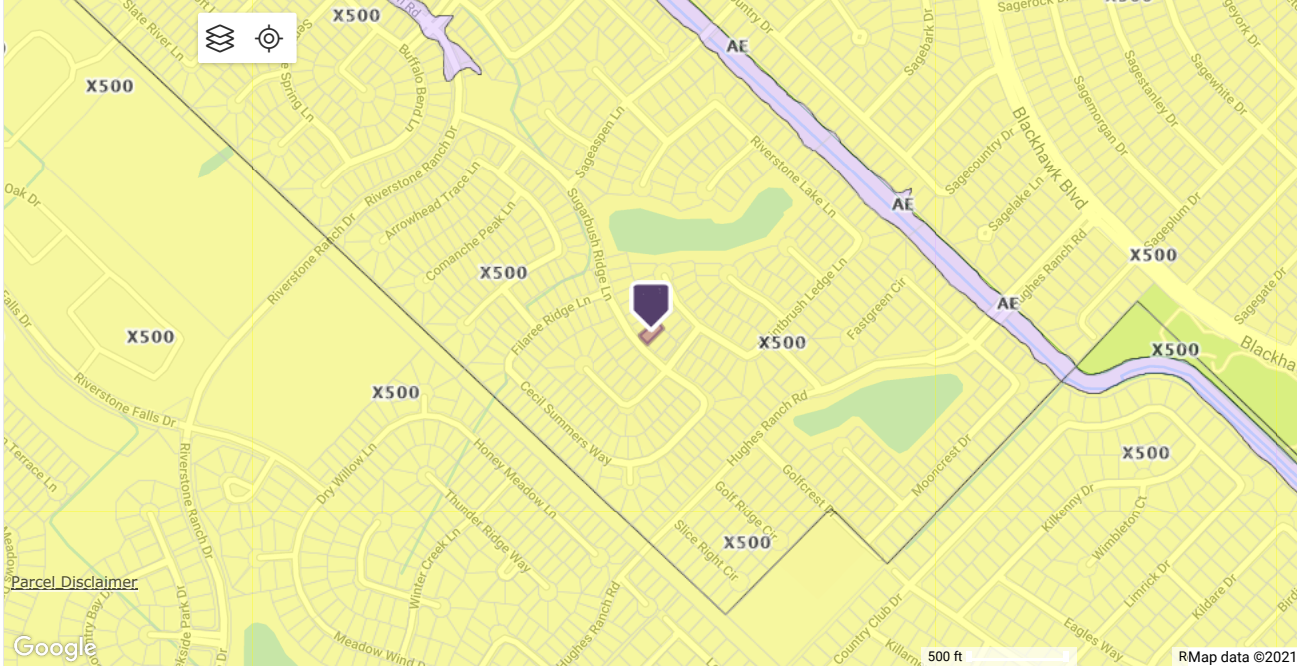

My Listings (6)

Show My Office Active Listings

Search: -- MLS # --

[Click here to run this as a Full Search](#)

Previous Next · 2 of 6 · Checked 0 · All · None

Display 360 Property View at 1 per page

11419 Sugarbush Ridge Lane, Houston, Texas 77089-5922 Harris County

Flood Map

Flood Zone Code: **X500**
 Flood Zone Date: **06/18/2007**
 Flood Zone Panel: **48201C1055L**
 Flood Code Description: **Zone X (500-Year)-An Area Inundated By 500-Year Flooding; An Area Inundated By 100-Year Flooding With Average Depths Of Less Than 1 Foot Or With Drainage Areas Less Than 1 Square Mile; Or An Area Protected By Levees From 100-Year Flooding.**

Special Flood Hazard Area (SFHA):
 Within 250 Feet of Multiple Flood Zone:
 Flood Community Name:

Out No HARRIS COUNTY

- Coastal 100-Year Floodway
- Coastal 100-year Floodplain
- 100-year Floodway
- 100-year Floodplain
- Undetermined
- 500-year Floodplain incl. levee protected area
- Out of Special Flood Hazard Area