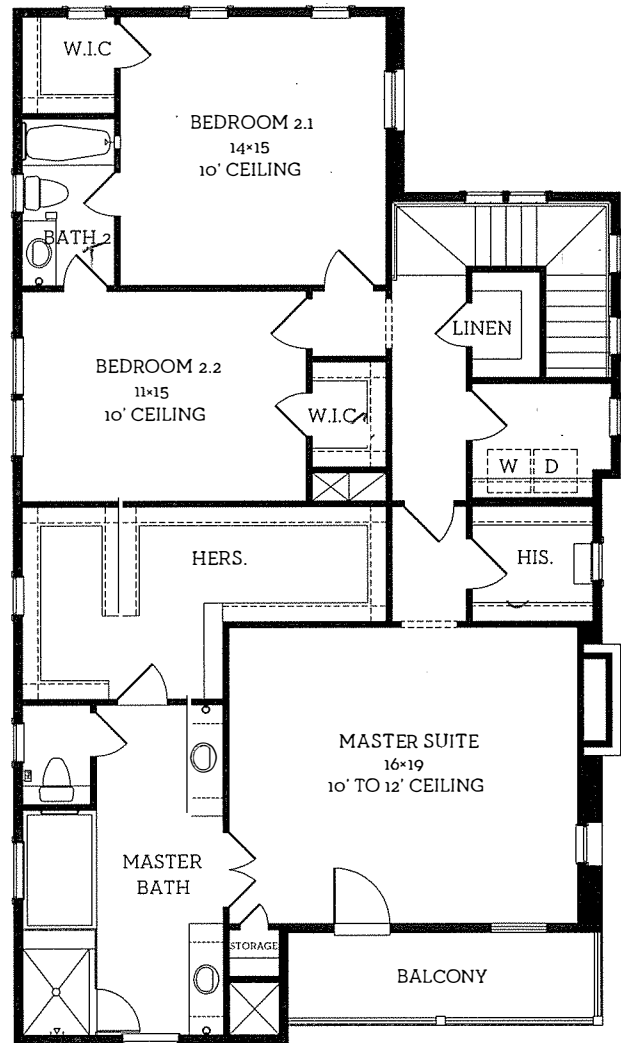

INTOWN

— HOMES —

8681 Green Kolbe Ln.

2,639 sq.ft.

3 bedrooms / 2.5 baths

First Floor
1124 sq.ft

Second Floor
1515 sq.ft