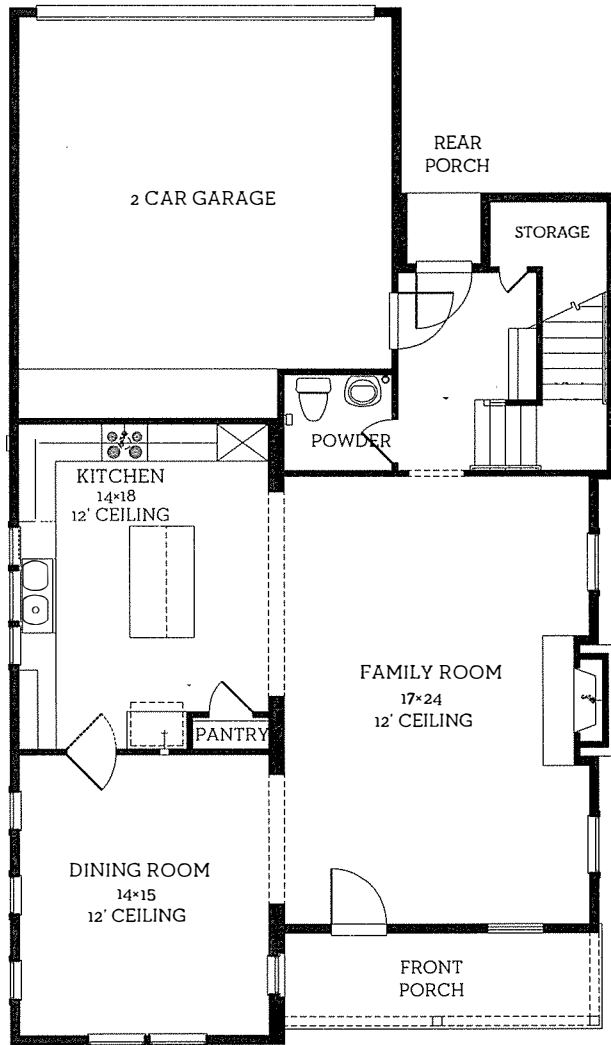

INTOWN

— HOMES —

8681 Green Kolbe Ln.

2,639 sq.ft.

3 bedrooms / 2.5 baths

First Floor
1124 sq.ft

Second Floor
1515 sq.ft