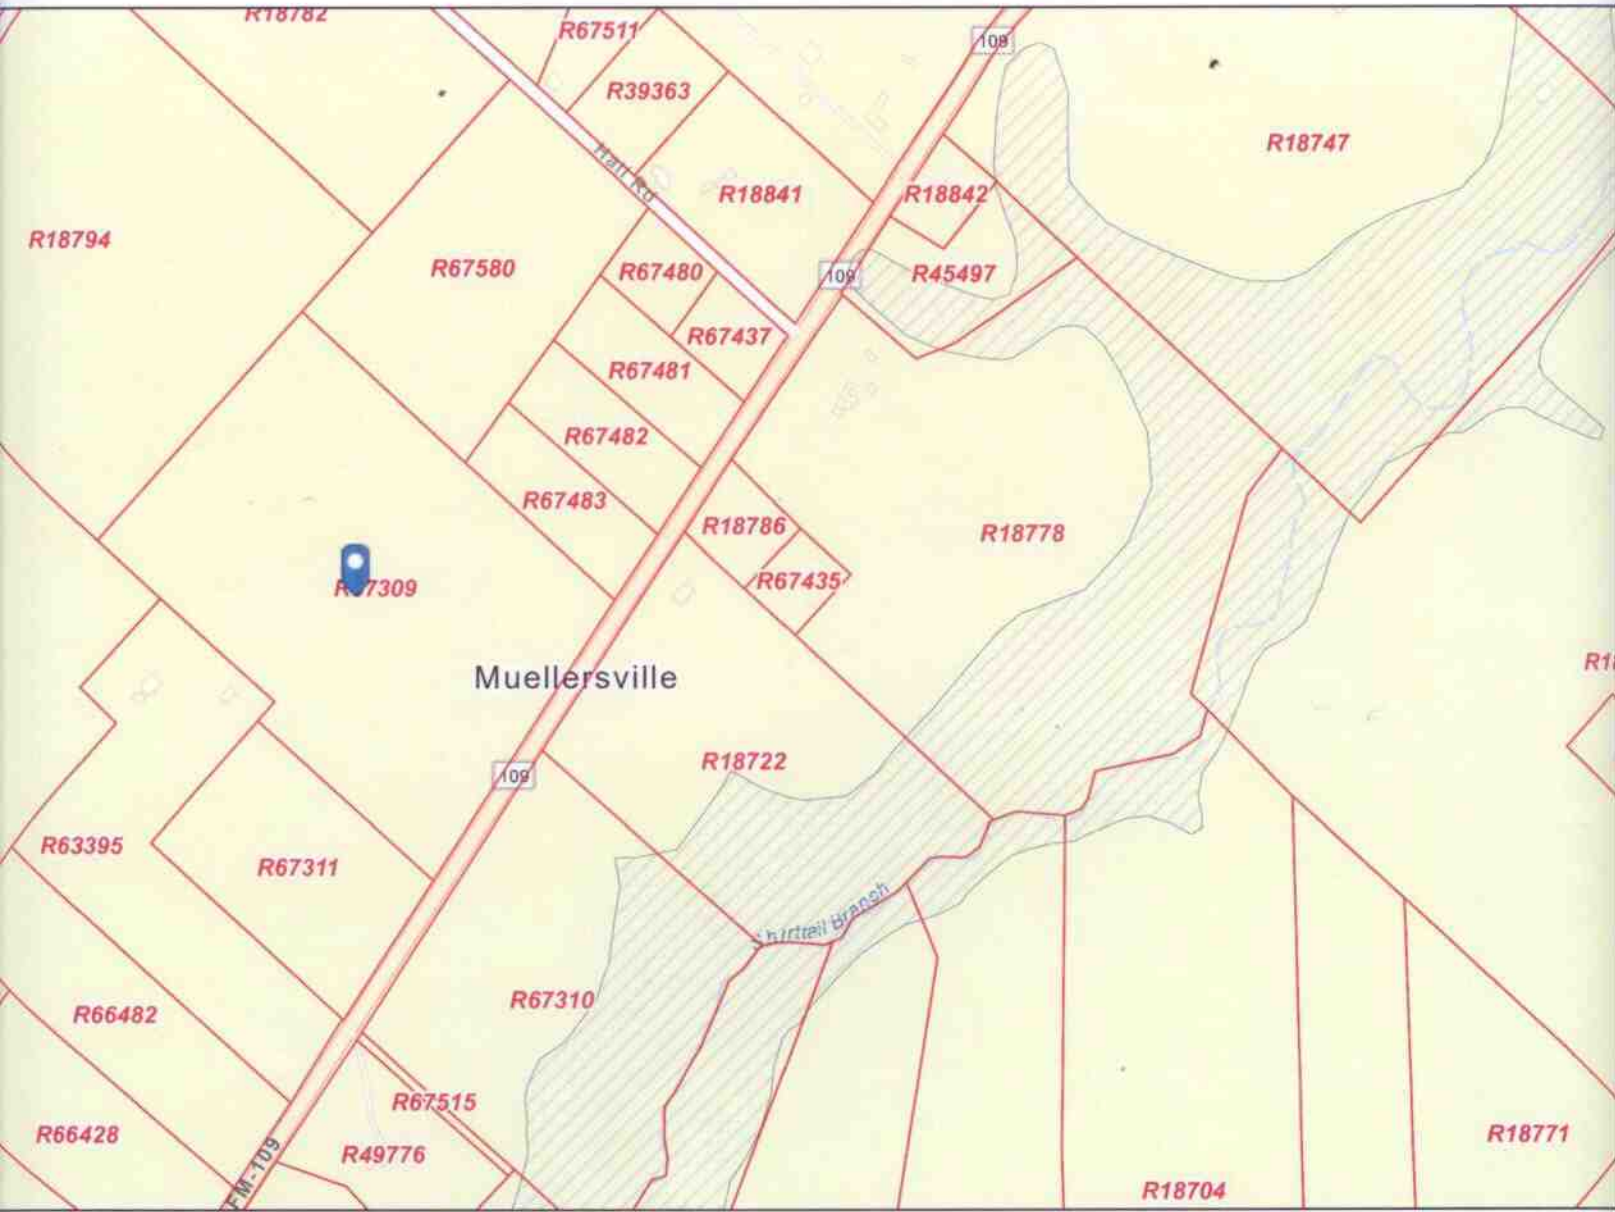

Washington CAD Web Map

3:43 PM
els
Plain

MAY 05/05/2021
14 5/5/21

1:9,028

Esri Community Maps Contributors: Baylor University,

Washington County Appraisal District,

product is for informational purposes only and has not been prepared for or be suitable for legal, engineering, or surveying purposes. It does not represent an on-the-ground survey and represents only the approximate relative location