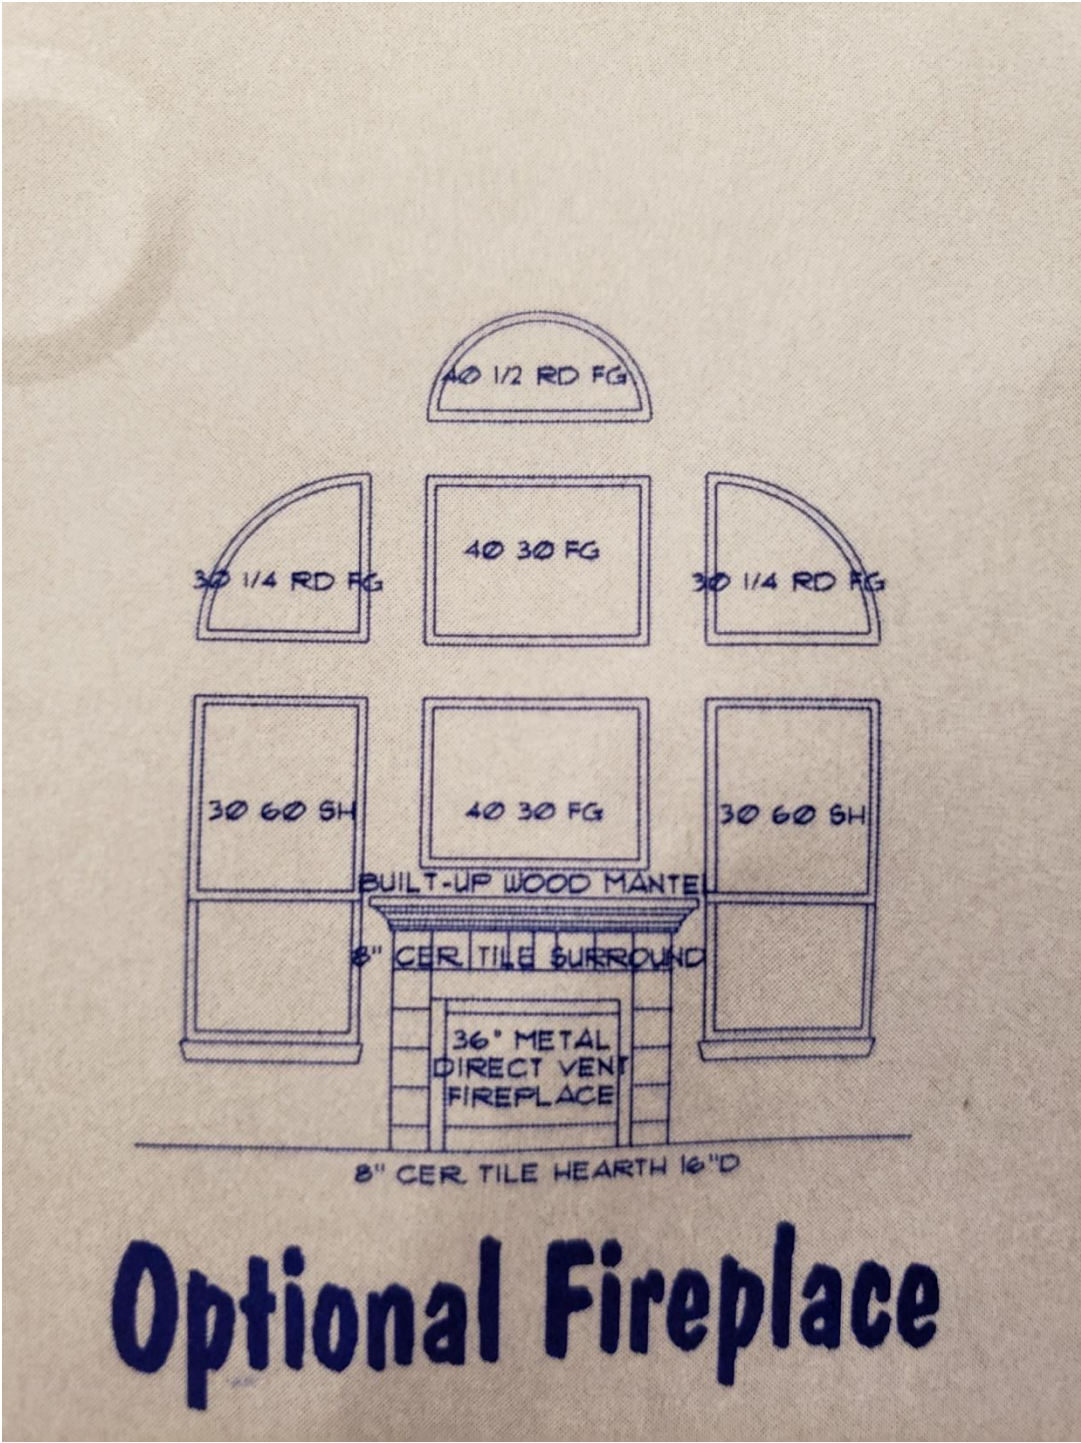

Optional Kitchen

Optional Master Bath

Fireplace in family room is a gas remote-controlled fireplace.

A Big View!

More Space

Open to Below

Big Bedrooms With Big Walk-Ins

5831 2nd Floor

Optional Bath 3