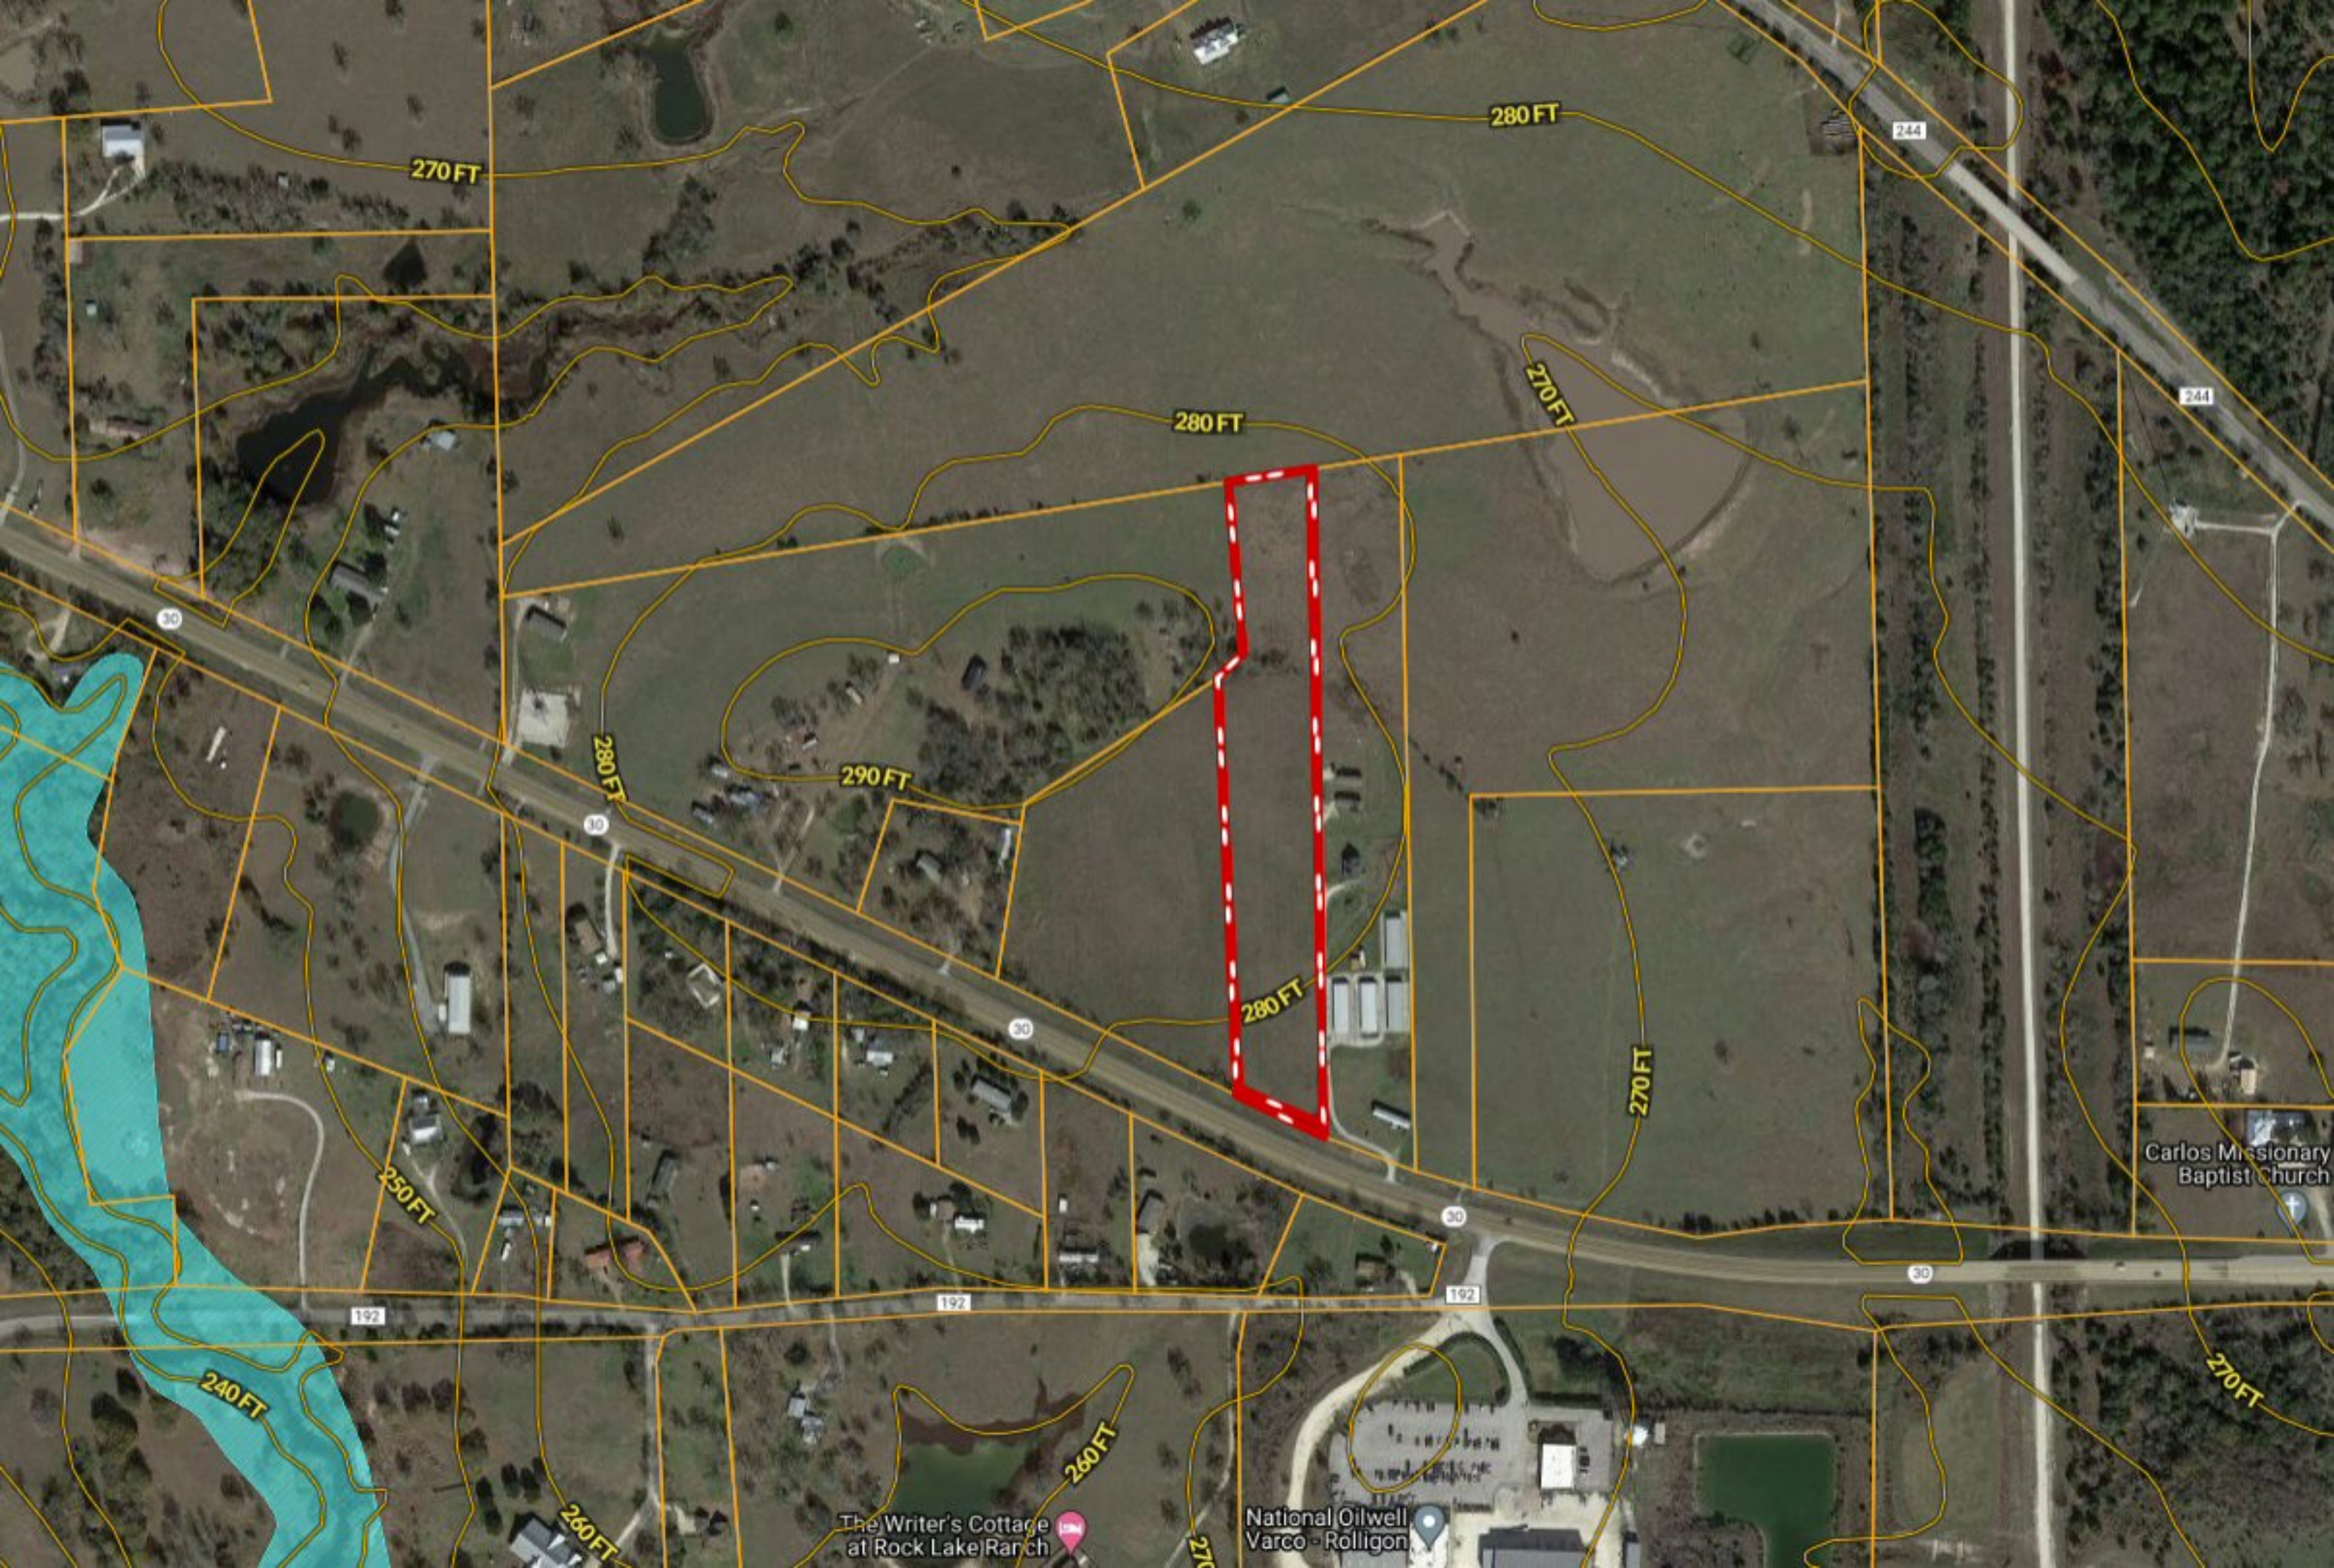

*** UNRESTRICTED *** 5.94-ac TX 30 ~ Anderson TX

UNRESTRICTED
5.94-ac TX 30
Anderson ~ TX

280 FT

270 FT

244

244

280 FT

270 FT

30

280 FT

290 FT

280 FT

30

270 FT

250 FT

Carlos Misionary Baptist Church

192

192

192

30

240 FT

270 FT

260 FT

260 FT

270 FT

The Writer's Cottage at Rock Lake Ranch

National Oilwell Varco - Rolligon

270 FT

280 FT

270 FT

280 FT

290 FT