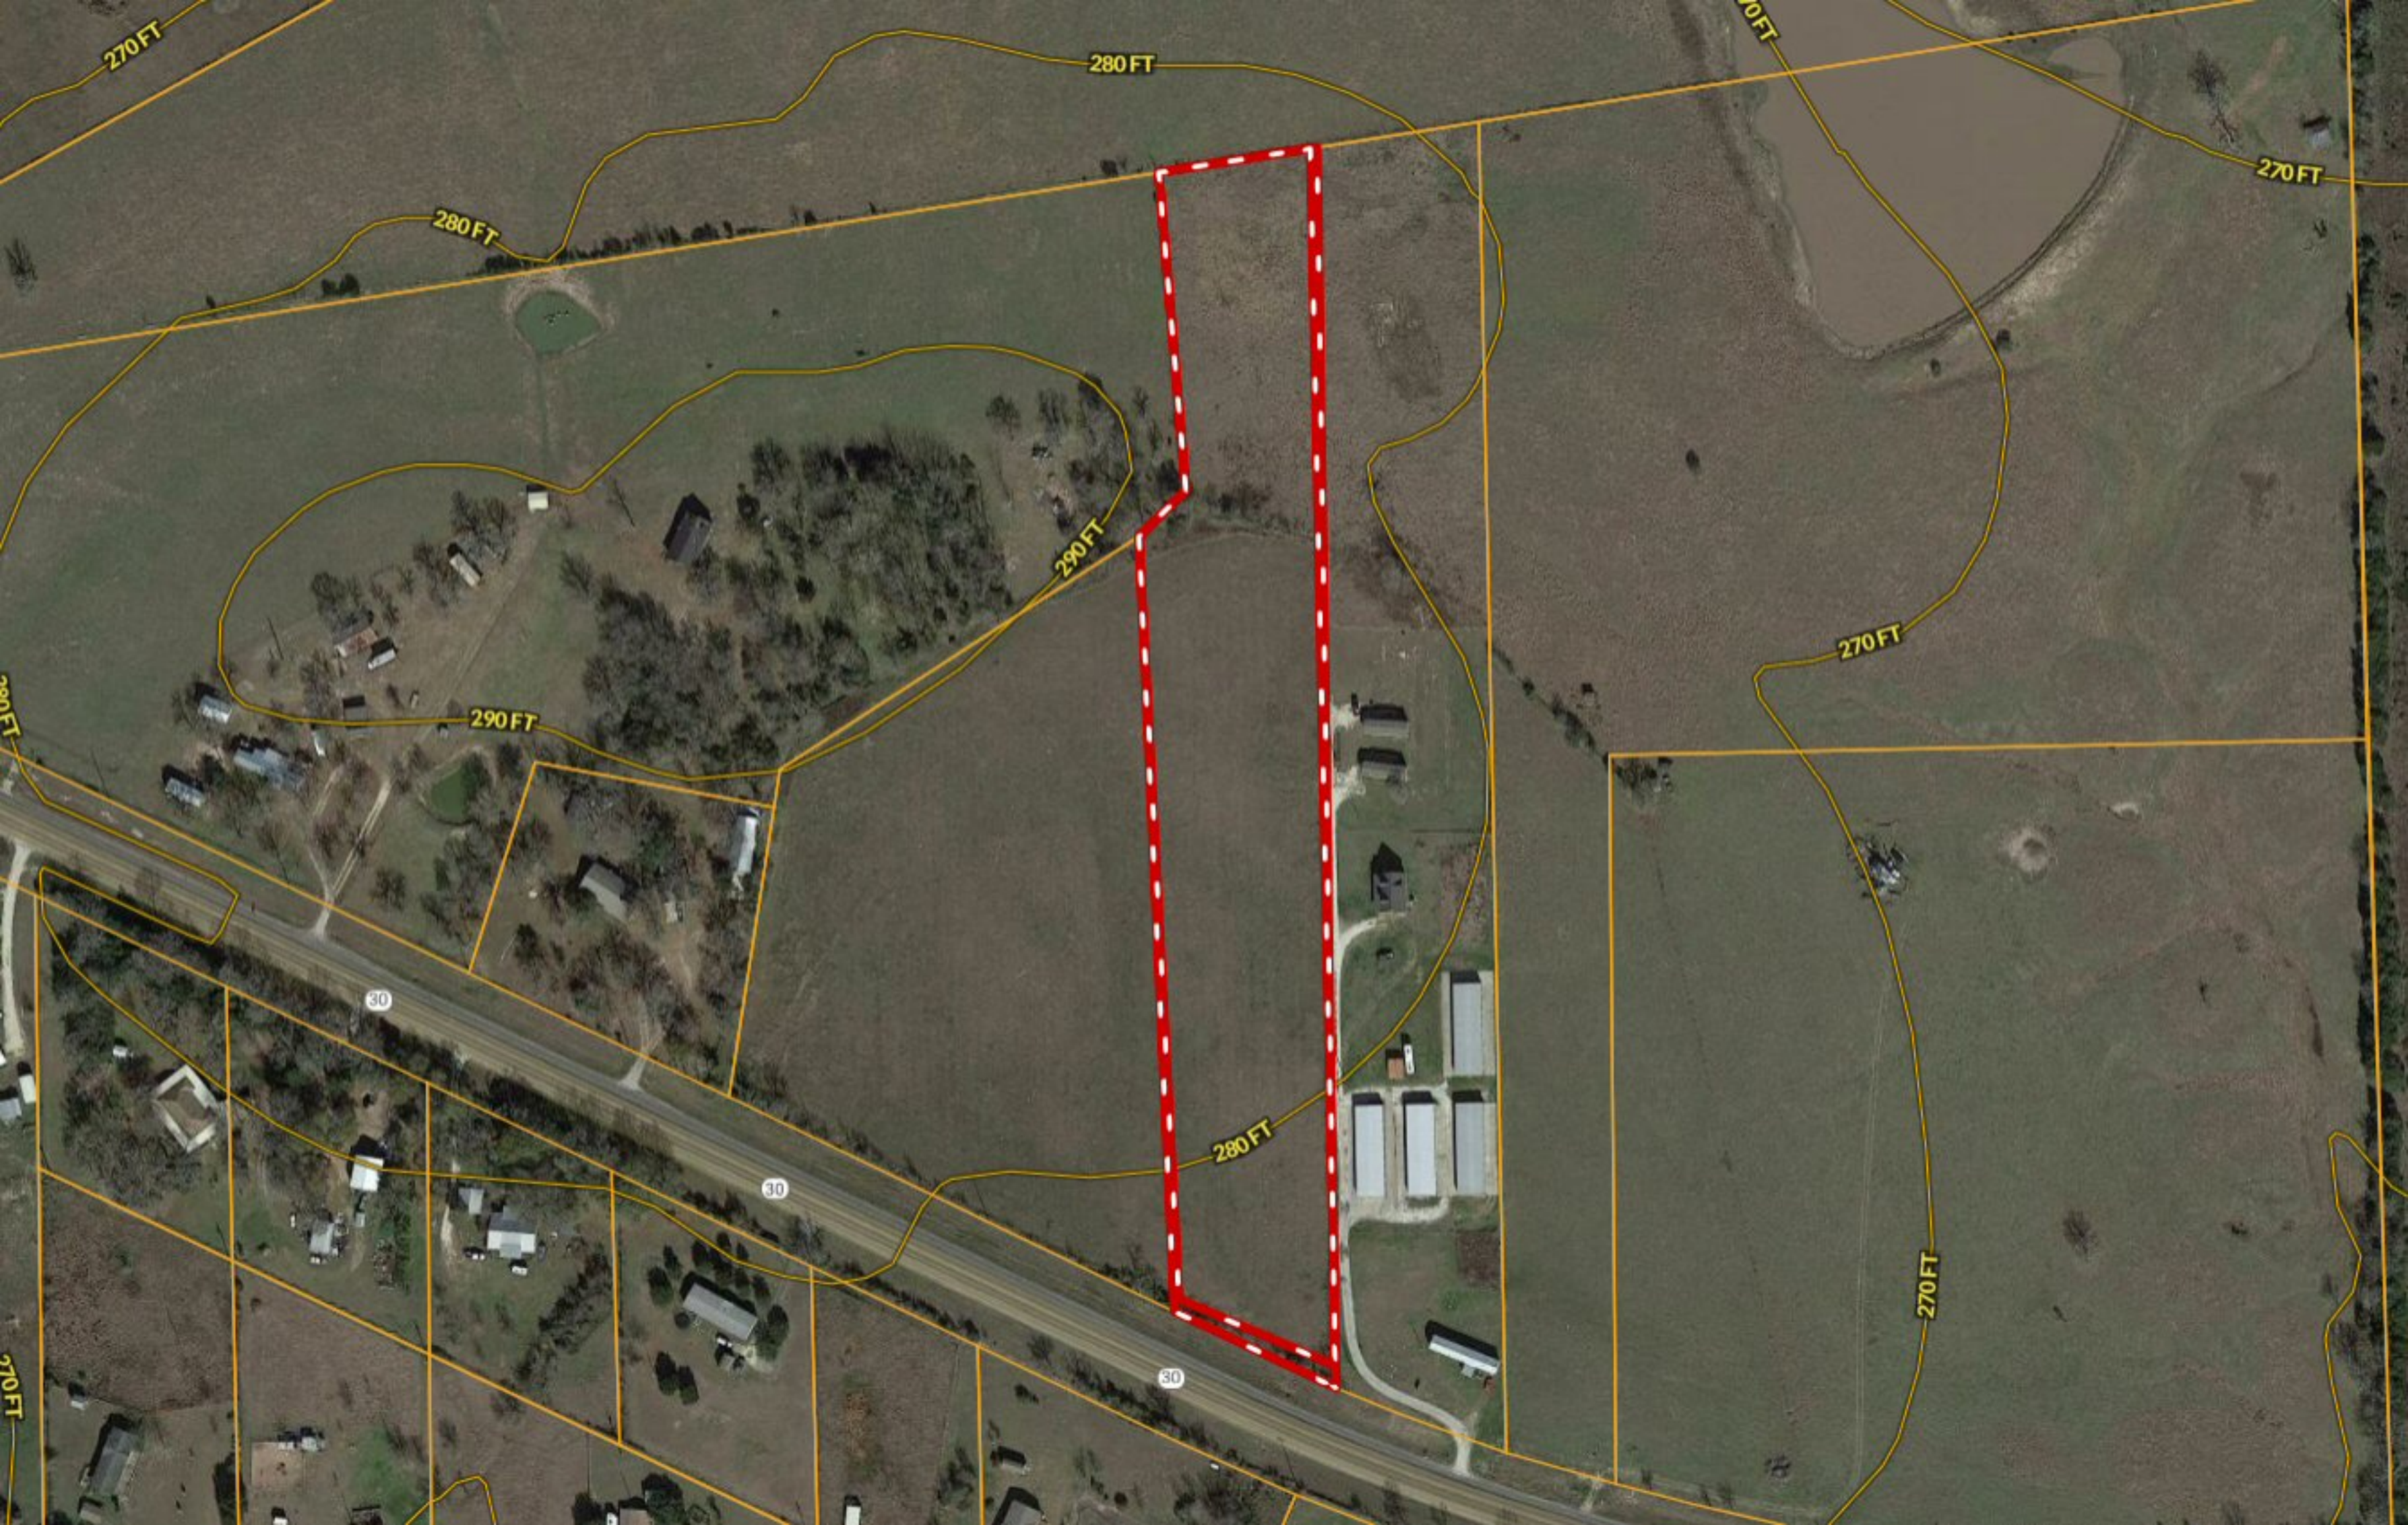

*** UNRESTRICTED *** 5.94-ac TX 30 ~ Anderson TX

UNRESTRICTED
5.94-ac TX 30
Anderson ~ TX

280 FT

270 FT

244

244

280 FT

270 FT

192

192

192

30

240 FT

270 FT

260 FT

260 FT

270 FT

The Writer's Cottage at Rock Lake Ranch

National Oilwell Varco - Rolligon

270 FT

280 FT

270 FT

280 FT

290 FT

270 FT

290 FT

30

30

280 FT

30

270 FT

270 FT