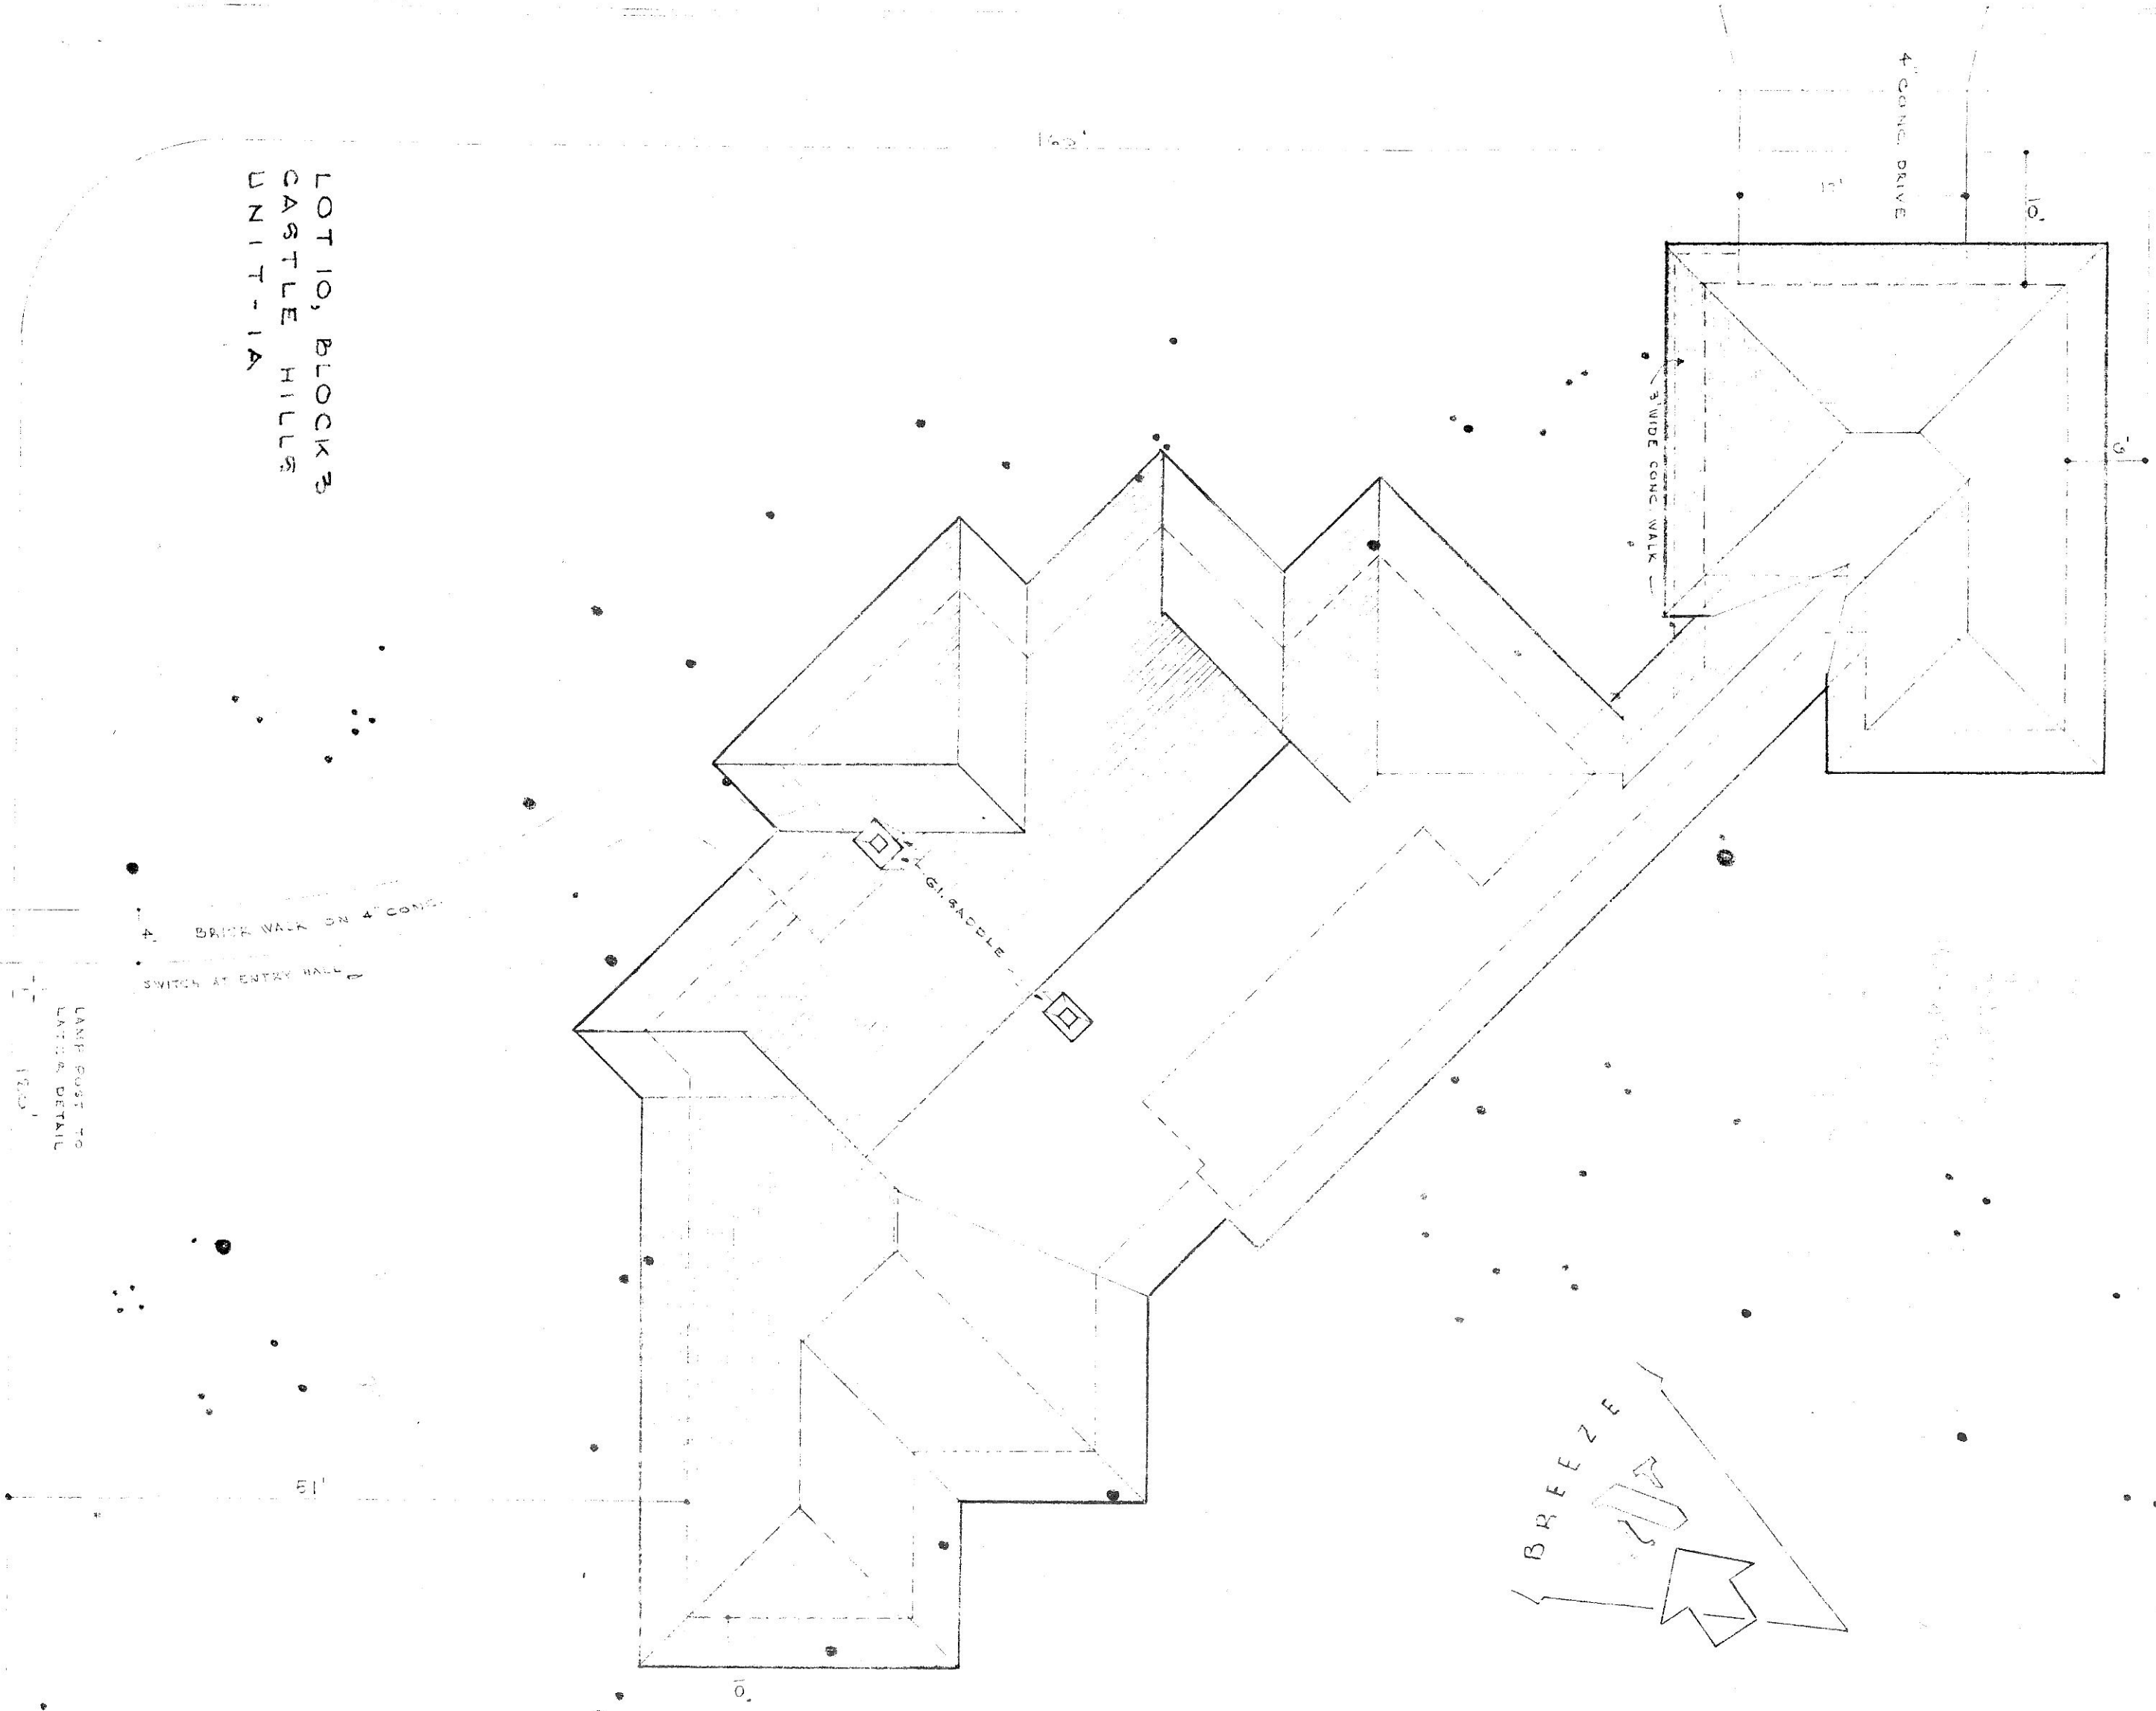

● PLOT PLAN
OWNER: [unclear]
DATE: [unclear]

LOT 10, BLOCK 3
CASTLE HILLS
UNIT - 1A

218 PRINZ DRIVE

LAMP POST TO
LANDSCAPE DETAIL

BRICK WALK ON 4\" CONCRETE
SWITCH AT ENTRY HALL

BREEZE