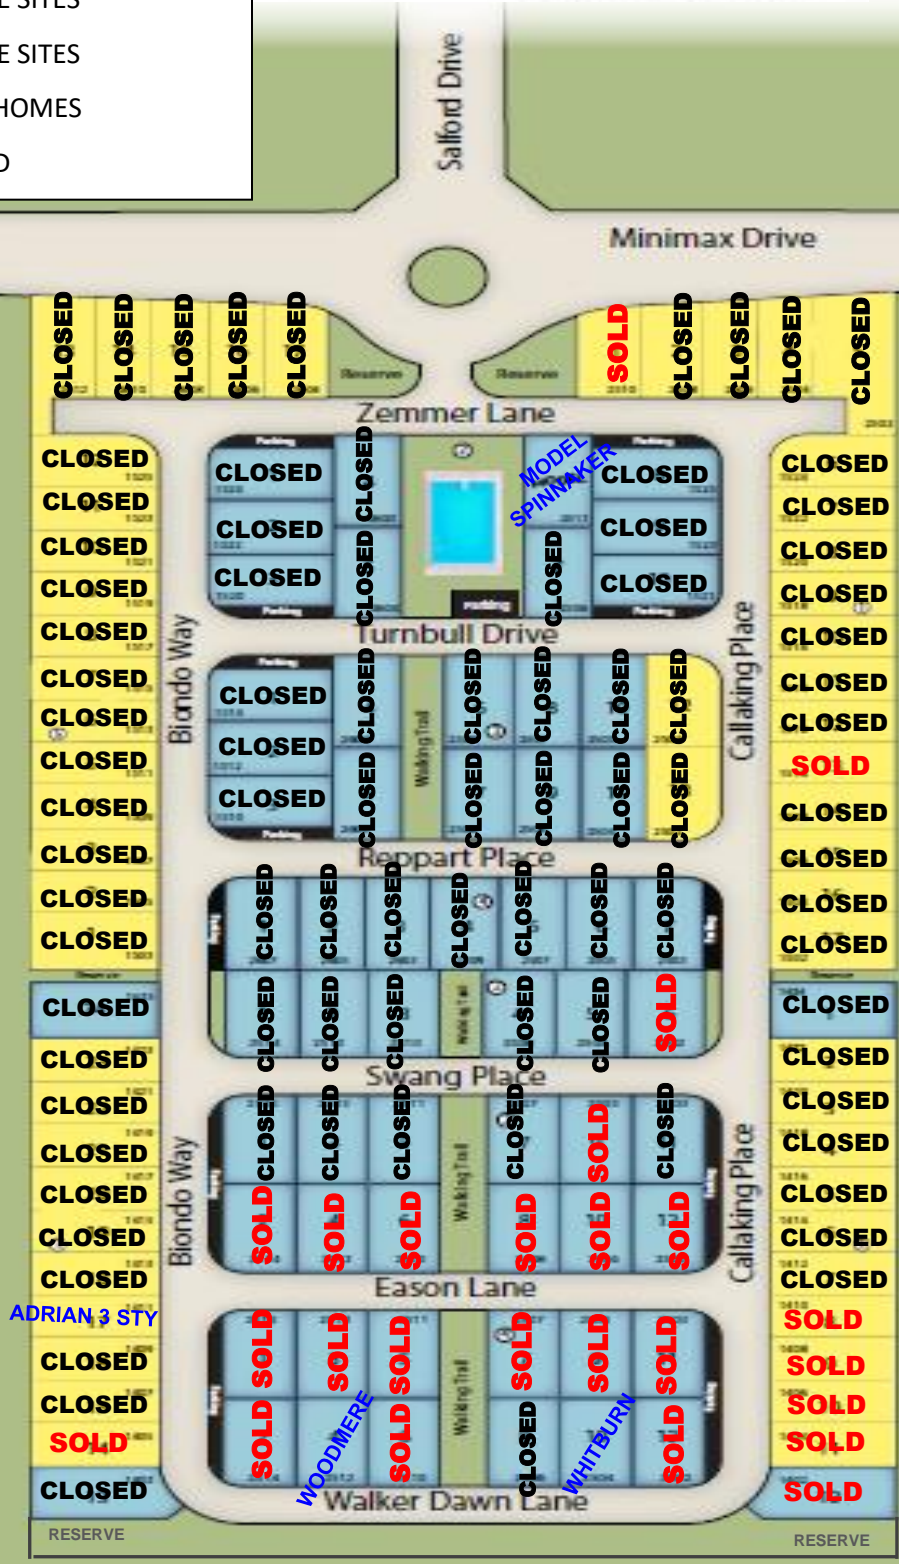

TIMBERGROVE VILLAGE

	40 FT WIDE HOME SITES
	31 FT WIDE HOME SITES
	QUICK MOVE-IN HOMES
	BEING PERMITTED

CENTRAL LIVING
by David Weekley Homes