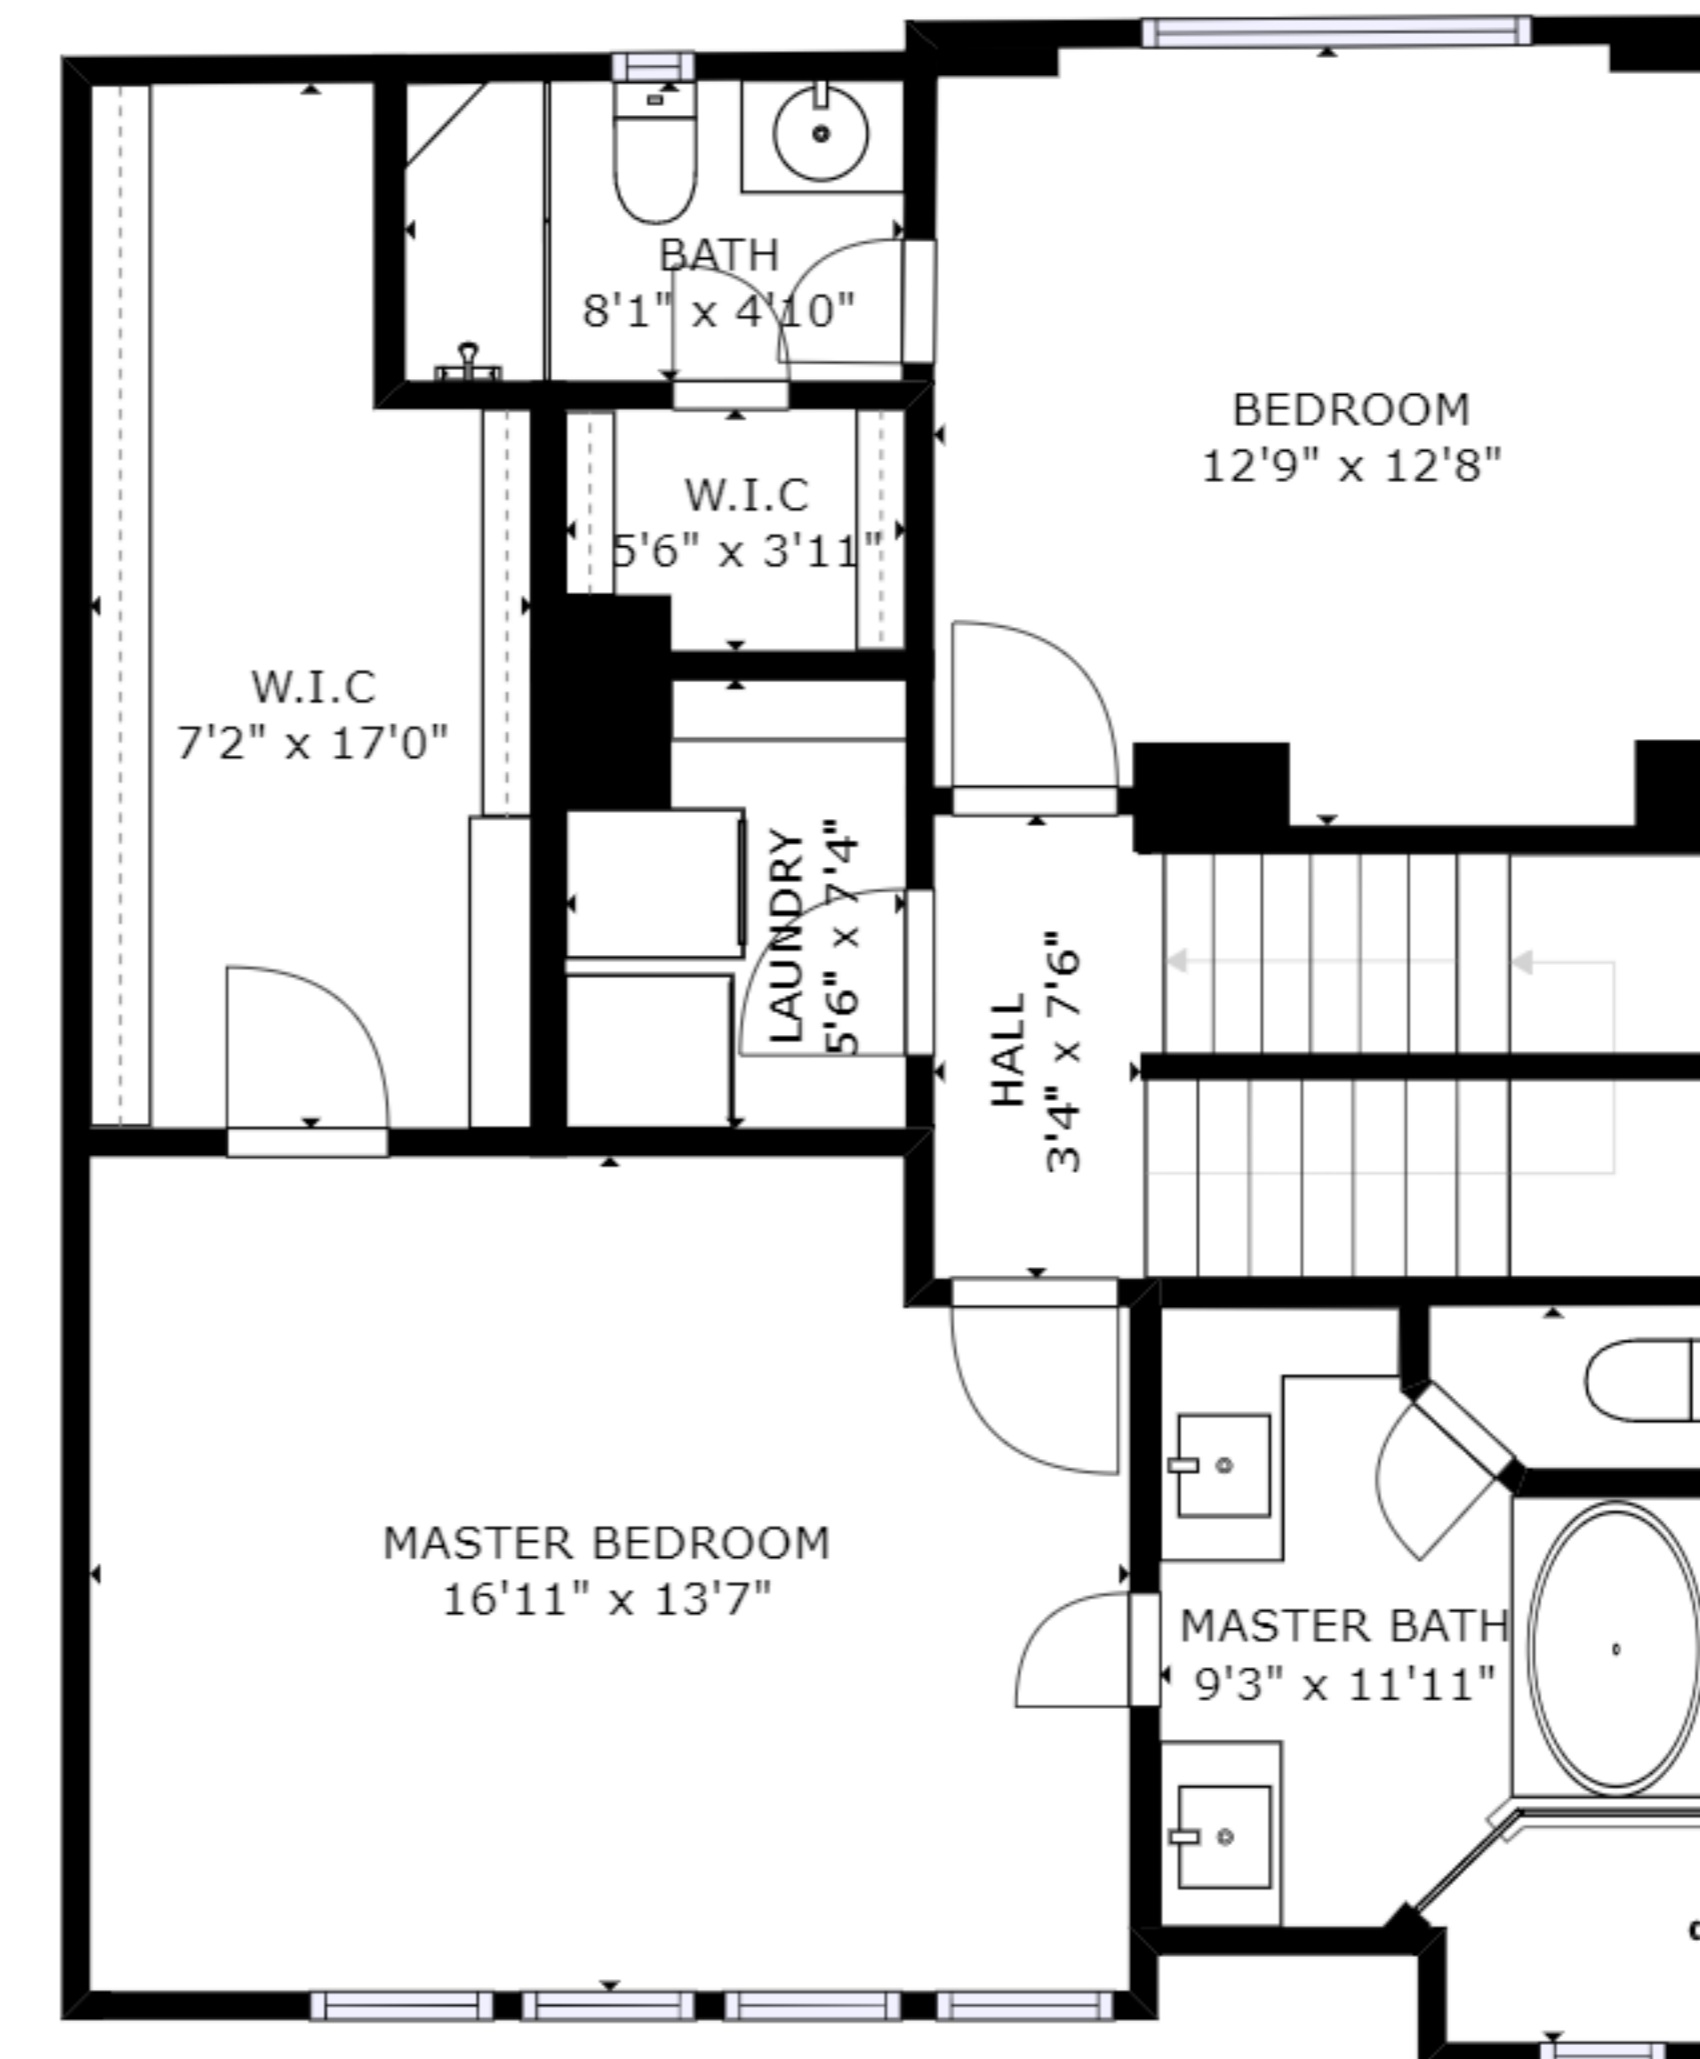

FLOOR 1

FLOOR 2

FLOOR 3

FLOOR 4

GROSS INTERNAL AREA
 FLOOR 1: 386 sq ft, FLOOR 2: 769 sq ft
 FLOOR 3: 829 sq ft, FLOOR 4: 397 sq ft
 TOTAL: 2381 sq ft

SIZES AND DIMENSIONS ARE APPROXIMATE, ACTUAL MAY VARY.