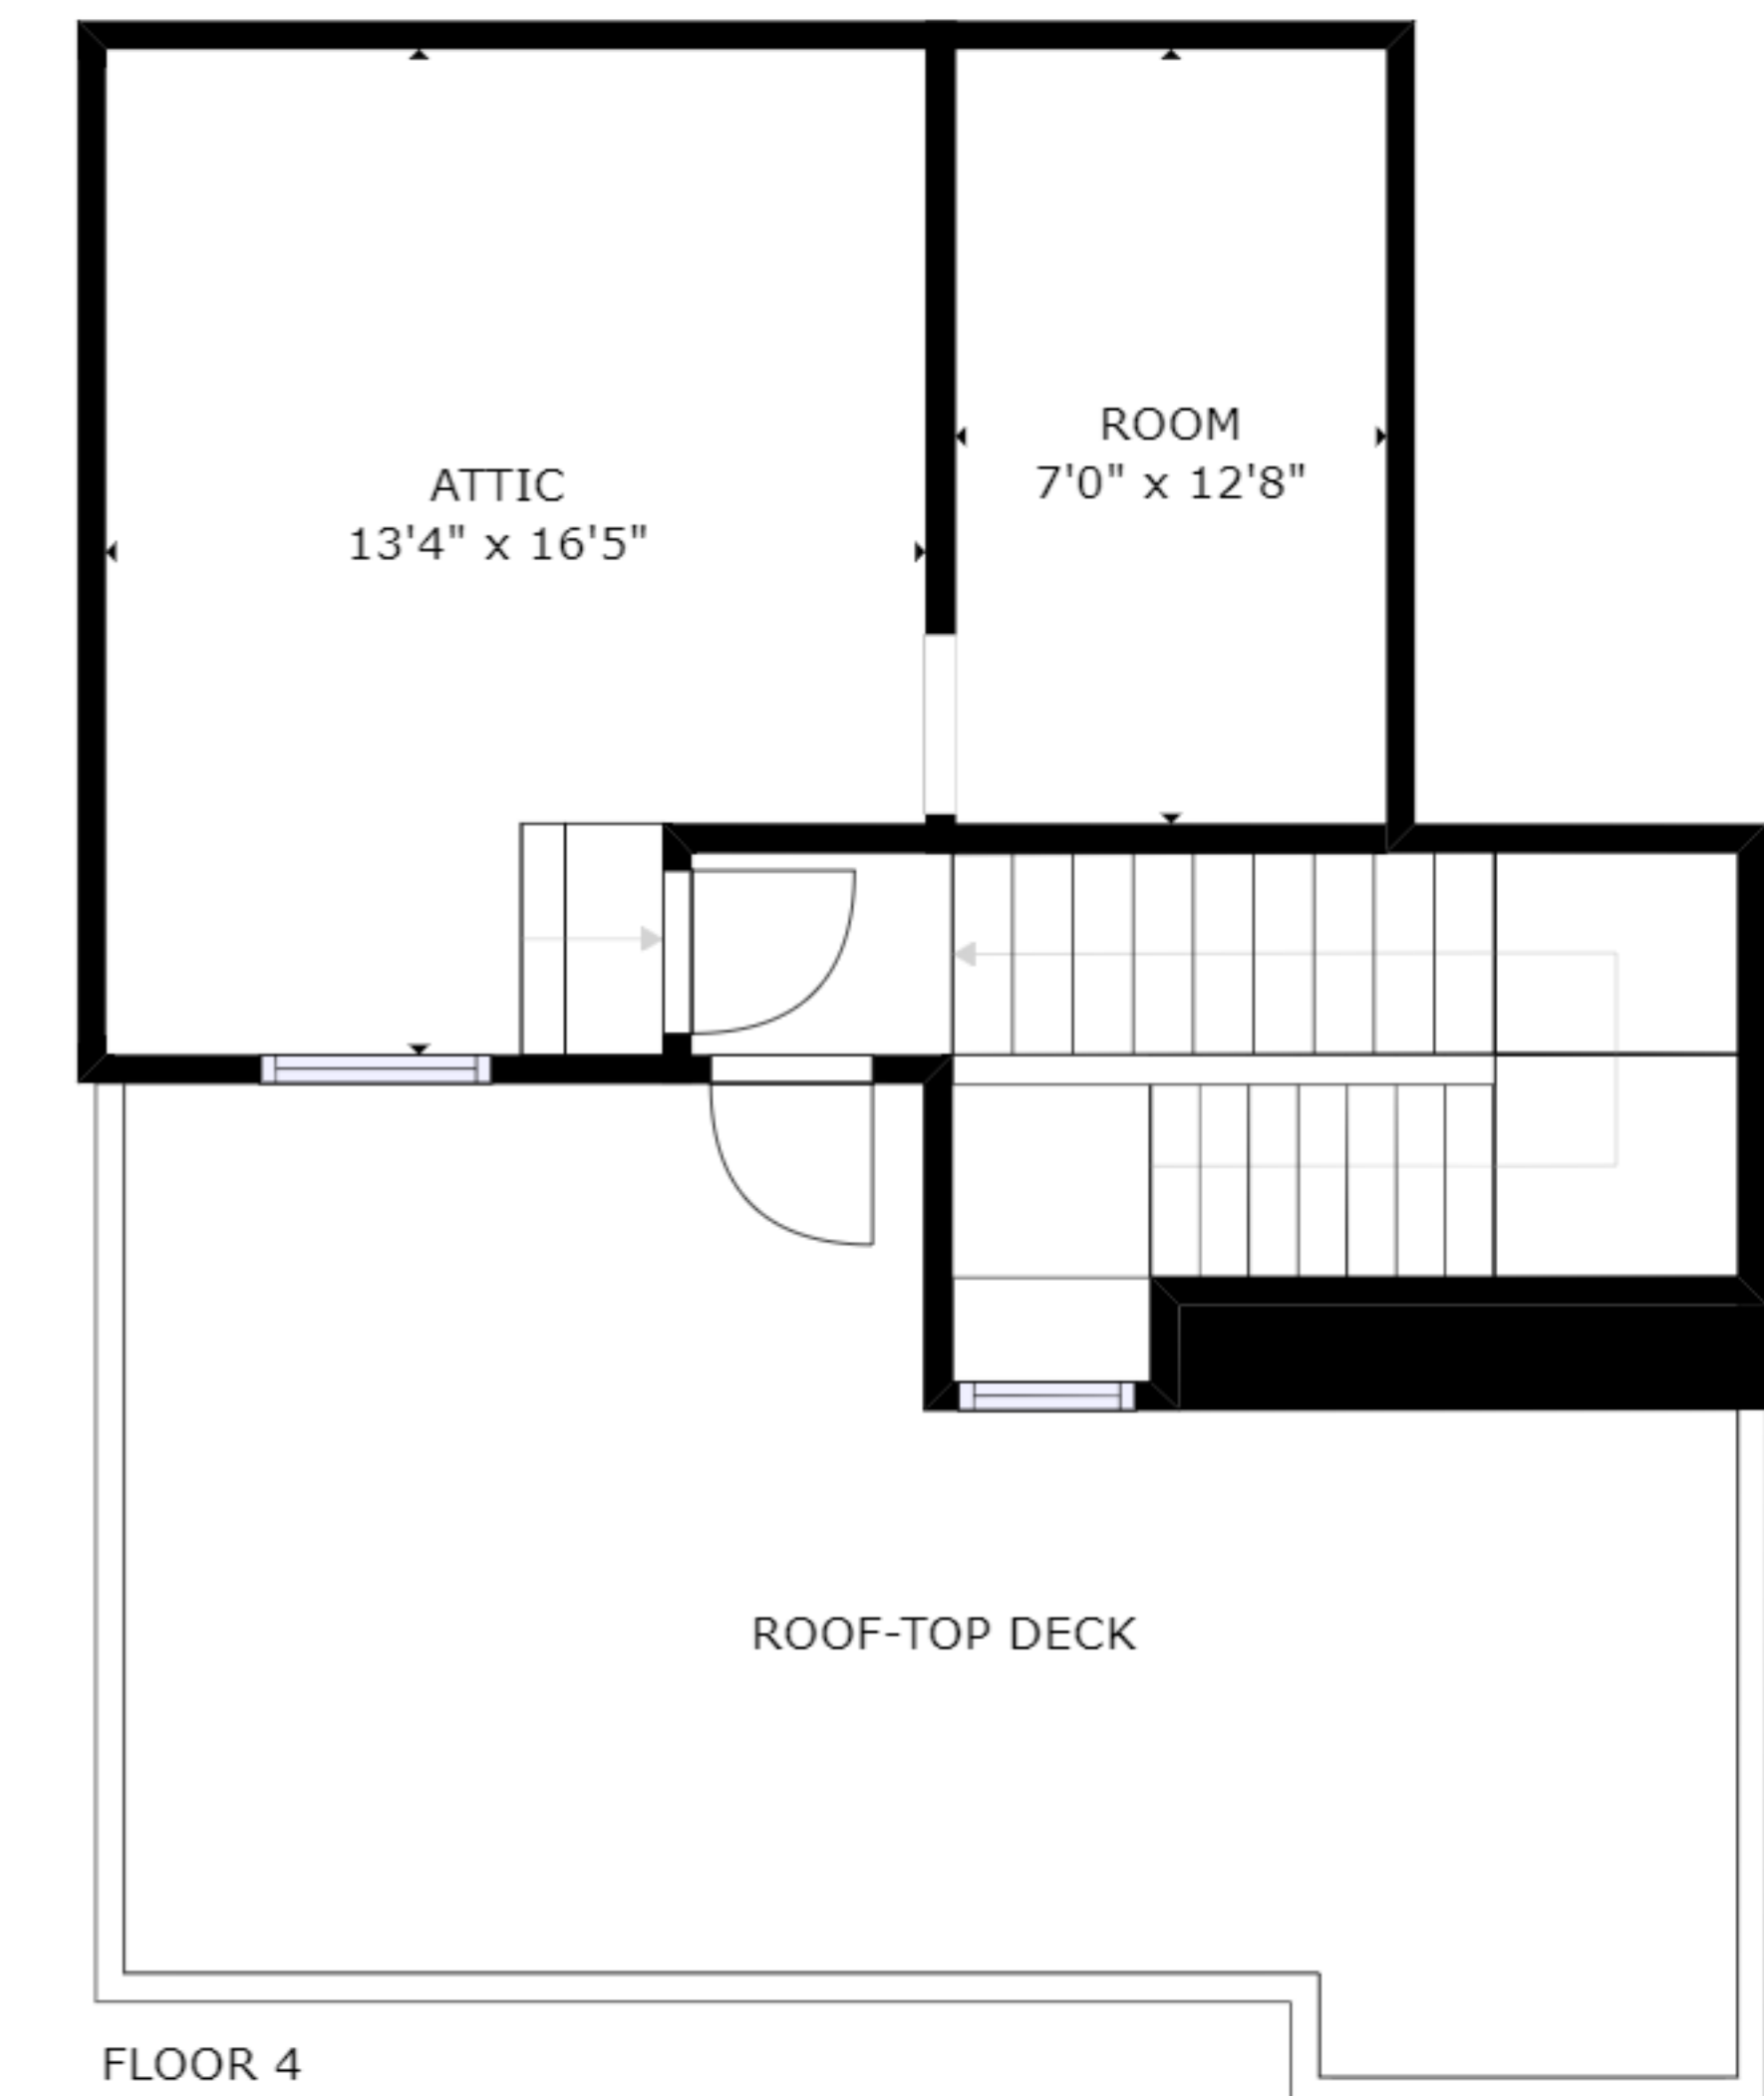

FLOOR 1

FLOOR 2

FLOOR 3

FLOOR 4

GROSS INTERNAL AREA
 FLOOR 1: 386 sq ft, FLOOR 2: 769 sq ft
 FLOOR 3: 829 sq ft, FLOOR 4: 397 sq ft
 TOTAL: 2381 sq ft

SIZES AND DIMENSIONS ARE APPROXIMATE, ACTUAL MAY VARY.