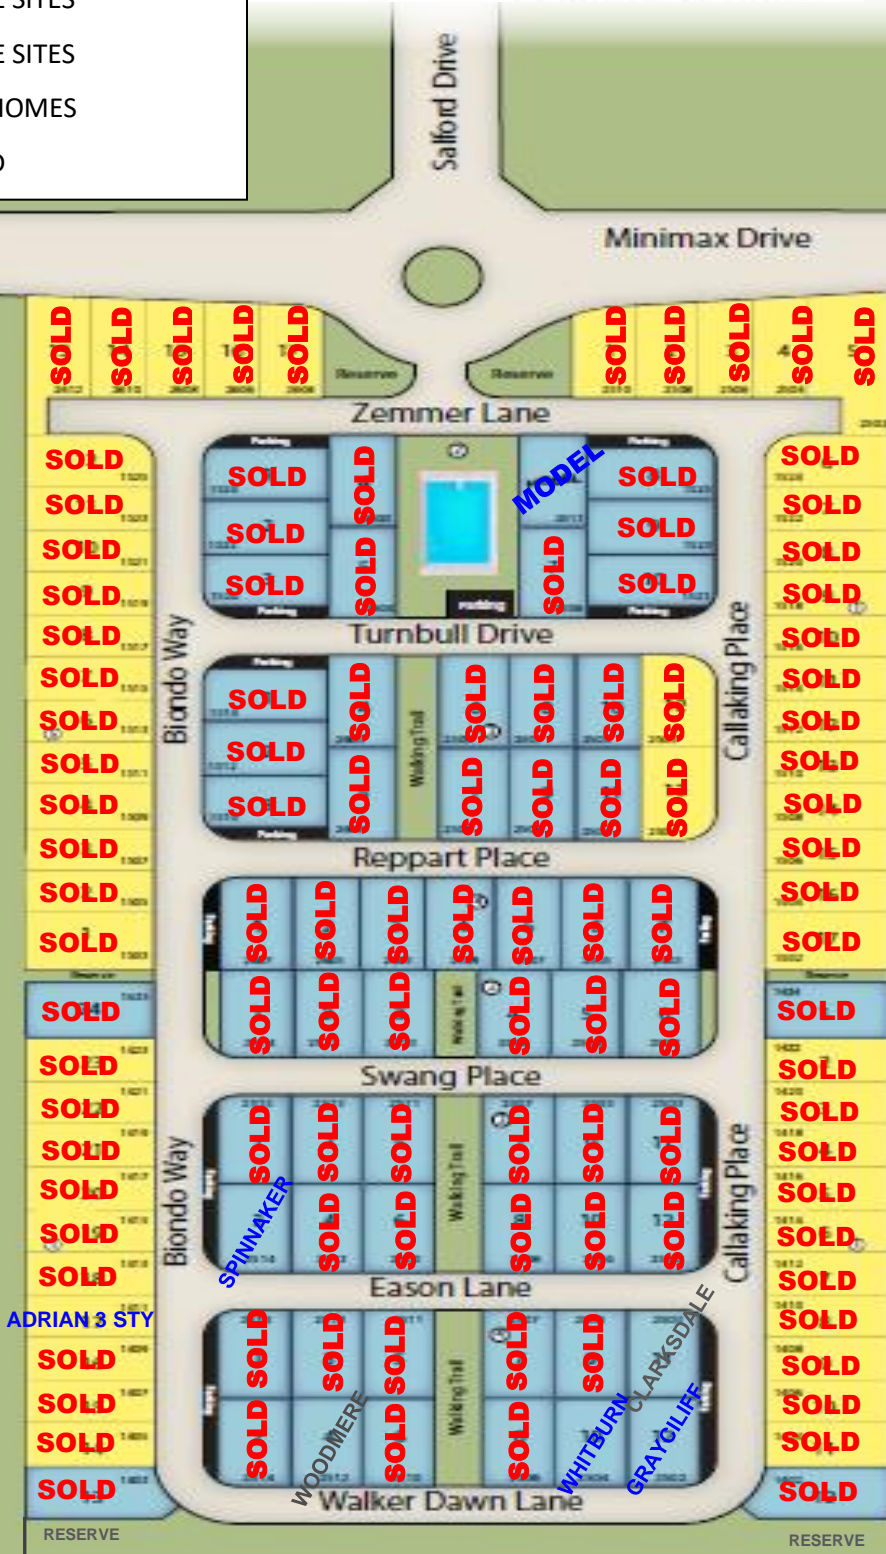

TIMBERGROVE VILLAGE

	40 FT WIDE HOME SITES
	31 FT WIDE HOME SITES
	QUICK MOVE-IN HOMES
	BEING PERMITTED

CENTRAL LIVING
by David Weekley Homes