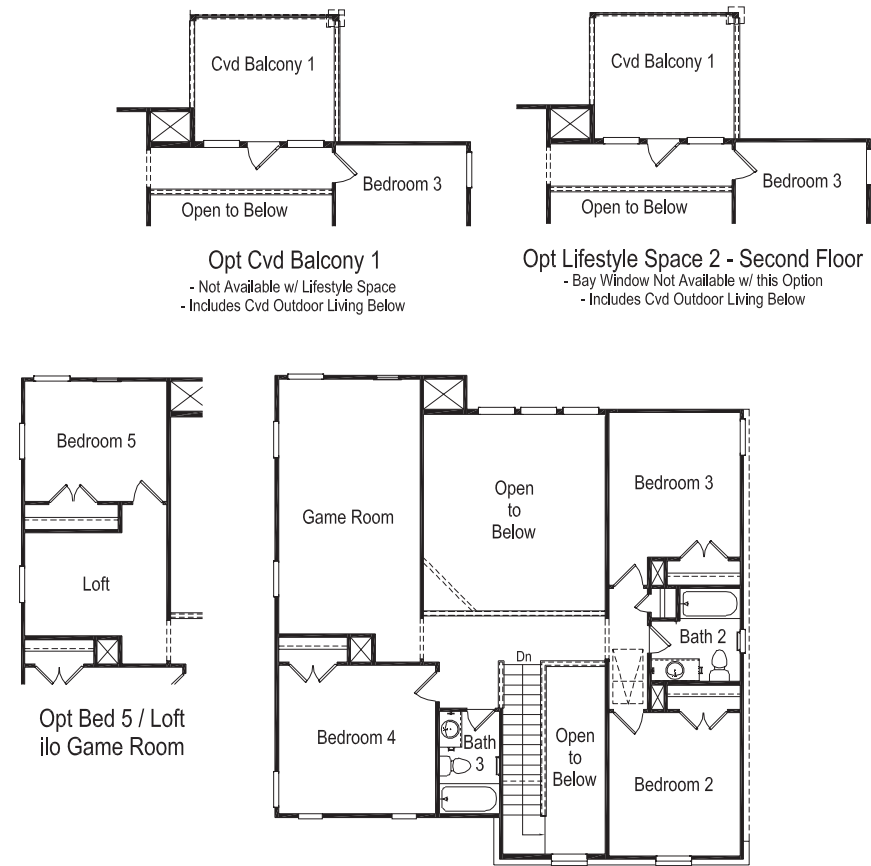

ELEVATION M1

ELEVATION M2

ELEVATION M3

05/25/20

FIRST FLOOR/OPTIONS

SECOND FLOOR/OPTIONS

Opt Lifestyle Space 2 - First Floor  
- Bay Window Not Available w/ this Option  
- Includes Cvd Outdoor Living Below

Opt Cvd Outdoor Living

Opt 9'x8' Glass Sliding Doors  
- Only Available w/ Cvd Outdoor Living, Cvd Balcony 1 or Lifestyle Space Options

Opt Bay Window @ Owner's Suite  
- Not Available w/ Lifestyle Space Options

Opt Study ilo Dining

Opt Alt Foyer Layout

Opt 42" Door @ Entry

Opt Cvd Balcony 1  
- Not Available w/ Lifestyle Space  
- Includes Cvd Outdoor Living Below

Opt Lifestyle Space 2 - Second Floor  
- Bay Window Not Available w/ this Option  
- Includes Cvd Outdoor Living Below

Opt Bed 5 / Loft ilo Game Room