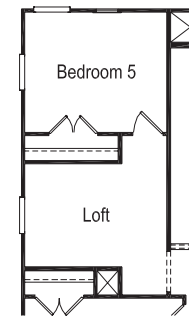

Opt Cvd Outdoor Living

Opt 9'x8' Glass Sliding Doors  
- Only Available w/ Cvd Outdoor Living, Cvd Balcony 1 or Lifestyle Space Options

Opt Bay Window @ Owner's Suite  
- Not Available w/ Lifestyle Space Options

Opt Study ilo Dining

Opt Alt Foyer Layout

Opt 42" Door @ Entry

Opt Cvd Balcony 1  
- Not Available w/ Lifestyle Space  
- Includes Cvd Outdoor Living Below

Opt Lifestyle Space 2 - Second Floor  
- Bay Window Not Available w/ this Option  
- Includes Cvd Outdoor Living Below

Opt Bed 5 / Loft ilo Game Room