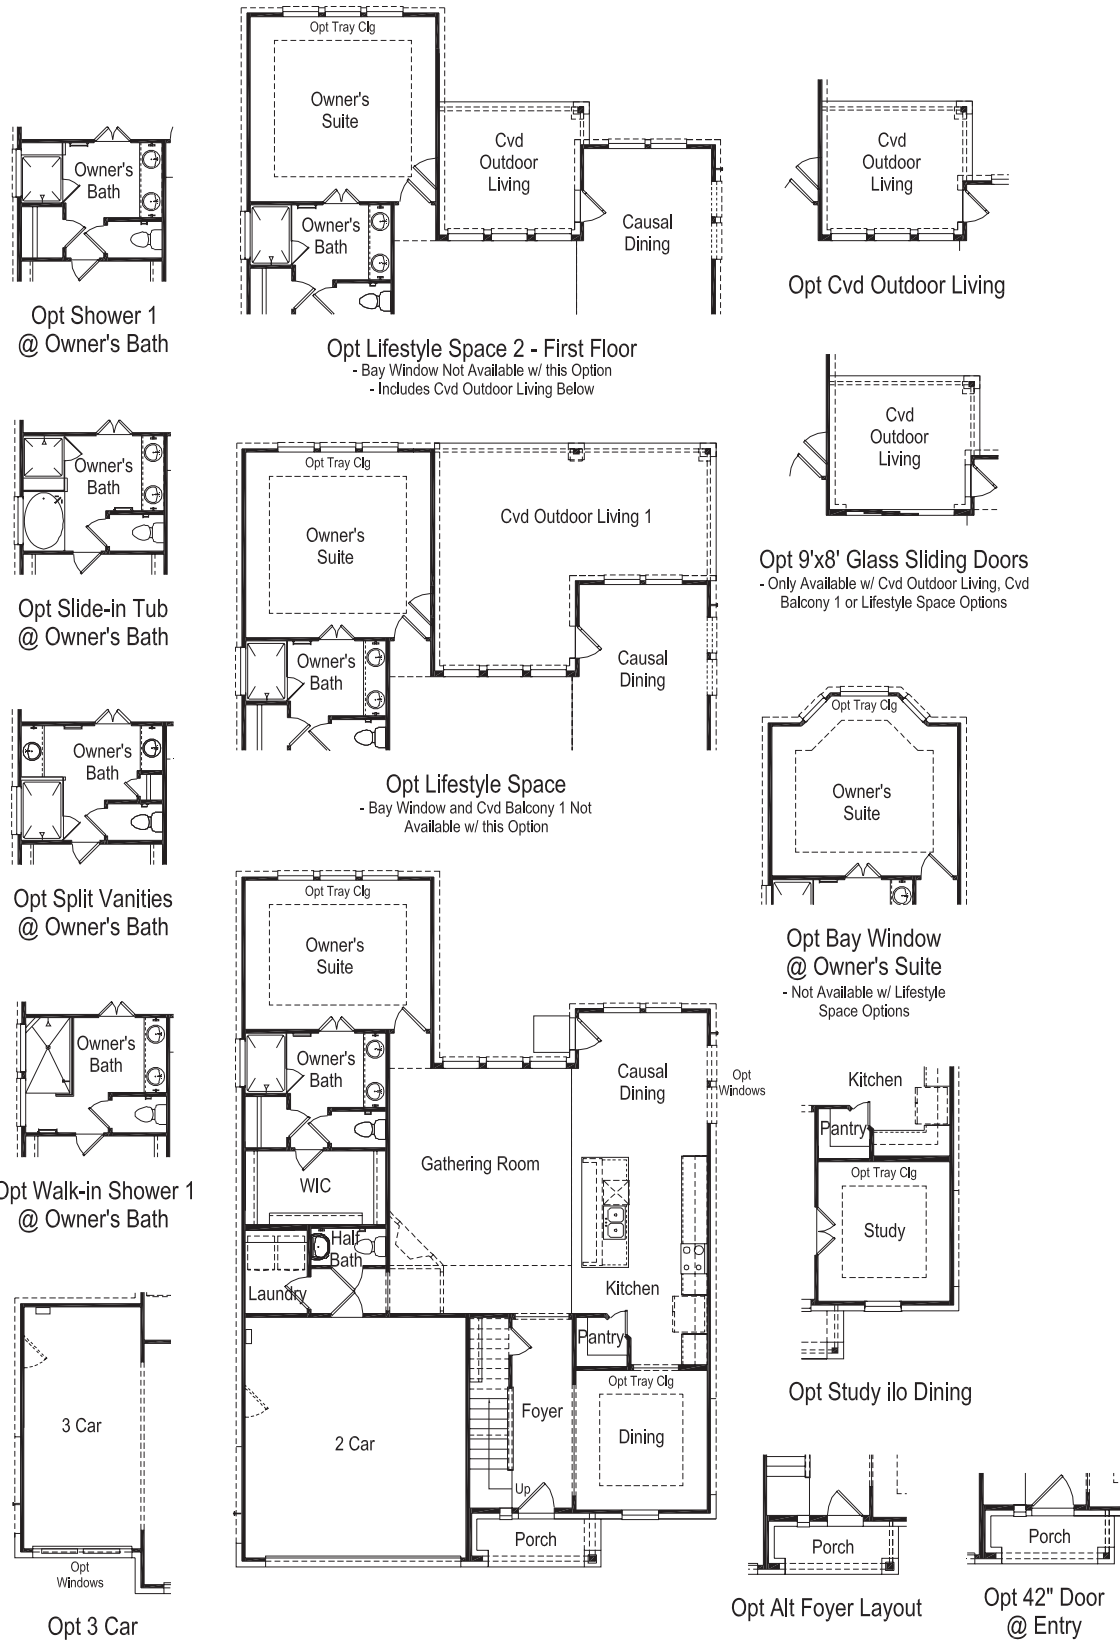

ELEVATION M1

ELEVATION M2

ELEVATION M3

05/25/20

FIRST FLOOR/OPTIONS

SECOND FLOOR/OPTIONS

Opt Lifestyle Space 2 - First Floor  
- Bay Window Not Available w/ this Option  
- Includes Cvd Outdoor Living Below

Opt Cvd Outdoor Living

Opt 9'x8' Glass Sliding Doors  
- Only Available w/ Cvd Outdoor Living, Cvd Balcony 1 or Lifestyle Space Options

Opt Bay Window @ Owner's Suite  
- Not Available w/ Lifestyle Space Options

Opt Study ilo Dining

Opt Alt Foyer Layout

Opt 42" Door @ Entry

Opt Cvd Balcony 1  
- Not Available w/ Lifestyle Space  
- Includes Cvd Outdoor Living Below

Opt Lifestyle Space 2 - Second Floor  
- Bay Window Not Available w/ this Option  
- Includes Cvd Outdoor Living Below

Opt Bed 5 / Loft ilo Game Room