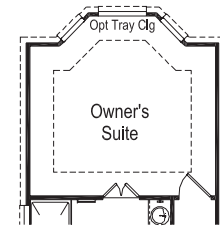

ELEVATION M1

ELEVATION M2

ELEVATION M3

05/25/20

FIRST FLOOR/OPTIONS

SECOND FLOOR/OPTIONS

Opt Lifestyle Space 2 - First Floor  
- Bay Window Not Available w/ this Option  
- Includes Cvd Outdoor Living Below

Opt Cvd Outdoor Living

Opt 9'x8' Glass Sliding Doors  
- Only Available w/ Cvd Outdoor Living, Cvd Balcony 1 or Lifestyle Space Options

Opt Bay Window @ Owner's Suite  
- Not Available w/ Lifestyle Space Options

Opt Study ilo Dining

Opt Alt Foyer Layout

Opt 42" Door @ Entry

Opt Cvd Balcony 1  
- Not Available w/ Lifestyle Space  
- Includes Cvd Outdoor Living Below

Opt Lifestyle Space 2 - Second Floor  
- Bay Window Not Available w/ this Option  
- Includes Cvd Outdoor Living Below

Opt Bed 5 / Loft ilo Game Room