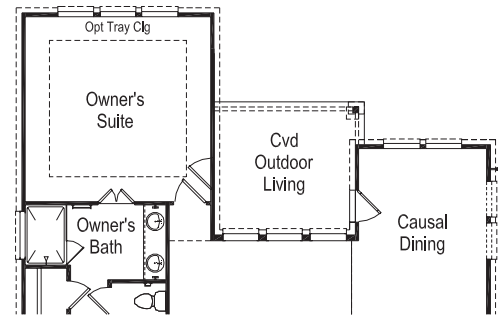

ELEVATION M1

ELEVATION M2

ELEVATION M3

05/25/20

FIRST FLOOR/OPTIONS

SECOND FLOOR/OPTIONS

Opt Lifestyle Space 2 - First Floor  
- Bay Window Not Available w/ this Option  
- Includes Cvd Outdoor Living Below

Opt Cvd Outdoor Living

Opt 9'x8' Glass Sliding Doors  
- Only Available w/ Cvd Outdoor Living, Cvd Balcony 1 or Lifestyle Space Options

Opt Bay Window @ Owner's Suite  
- Not Available w/ Lifestyle Space Options

Opt Study ilo Dining

Opt Alt Foyer Layout

Opt 42" Door @ Entry

Opt Cvd Balcony 1  
- Not Available w/ Lifestyle Space  
- Includes Cvd Outdoor Living Below

Opt Lifestyle Space 2 - Second Floor  
- Bay Window Not Available w/ this Option  
- Includes Cvd Outdoor Living Below

Opt Bed 5 / Loft ilo Game Room