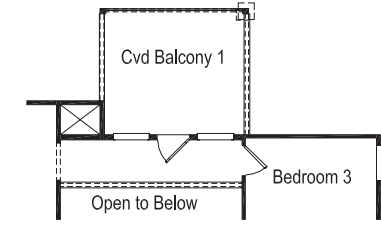

Opt Study ilo Dining

Opt Alt Foyer Layout

Opt 42" Door @ Entry

Opt Cvd Balcony 1  
- Not Available w/ Lifestyle Space  
- Includes Cvd Outdoor Living Below

Opt Lifestyle Space 2 - Second Floor  
- Bay Window Not Available w/ this Option  
- Includes Cvd Outdoor Living Below

Opt Bed 5 / Loft ilo Game Room