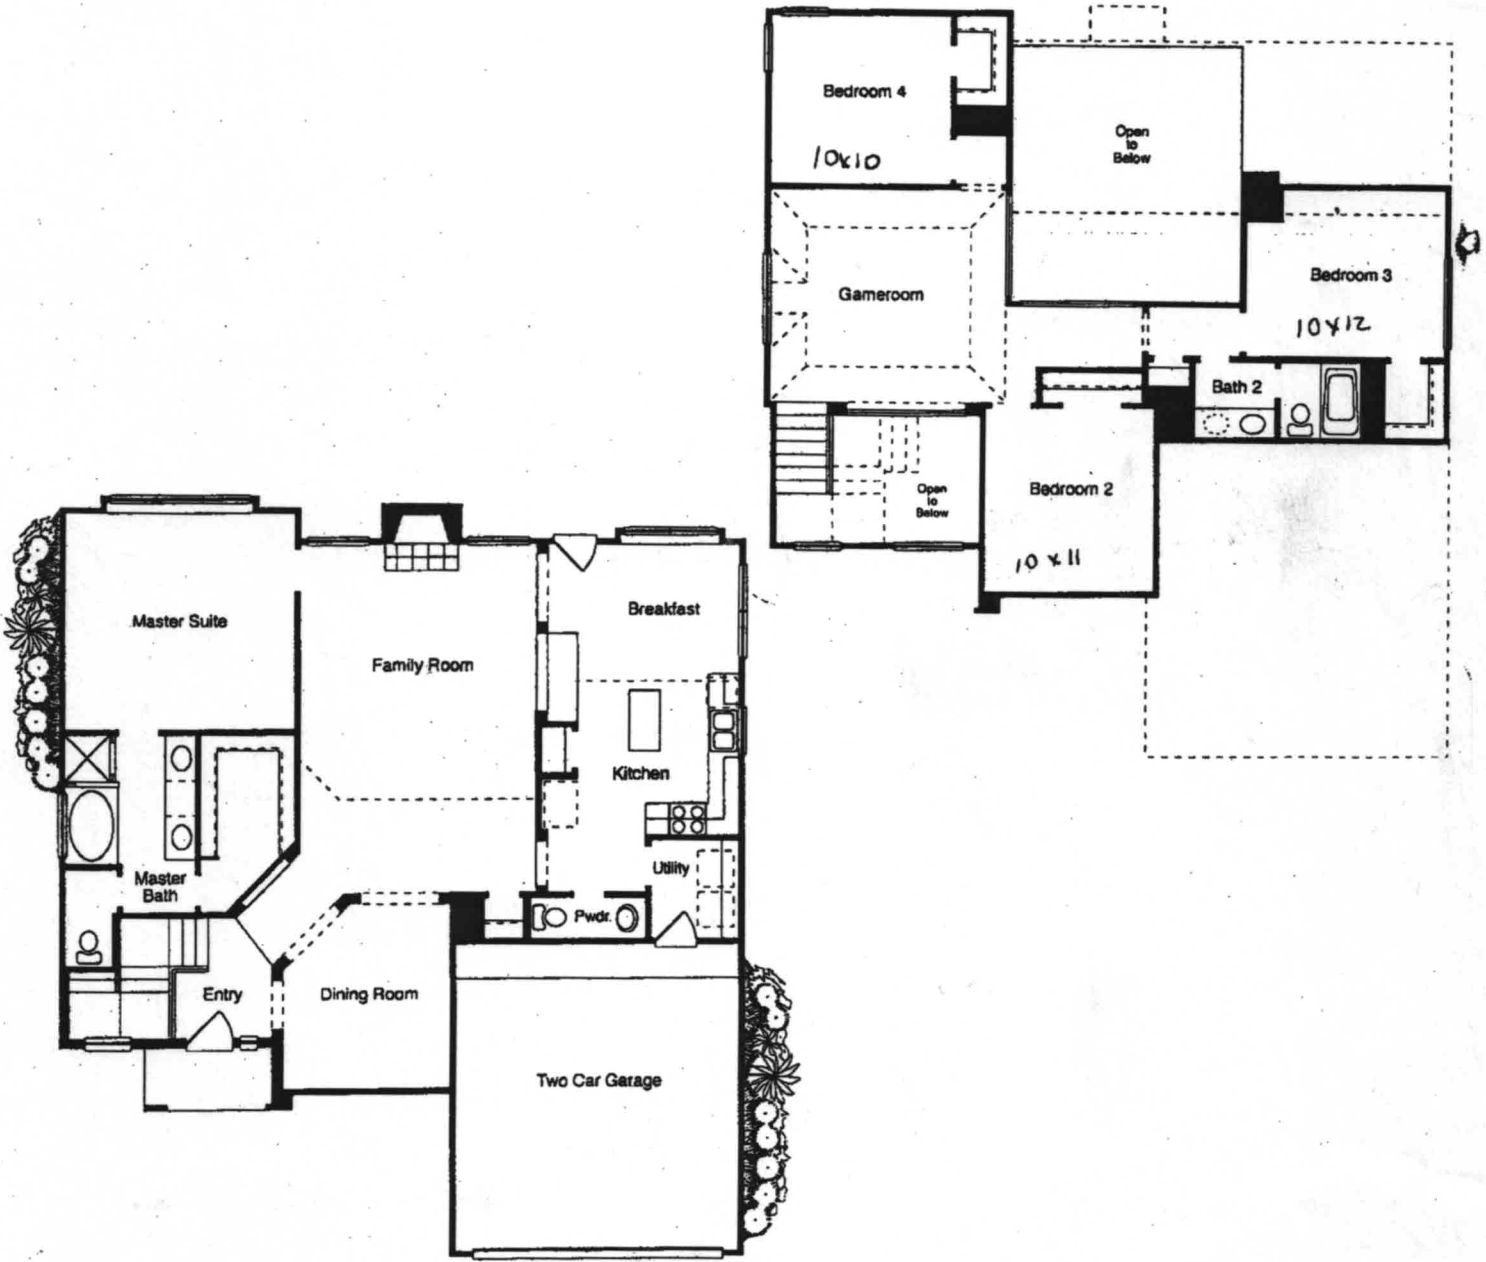

# Floorplan Designs

## Raleigh III

Plan 98  
2323 square feet

At Ashton Woods Homes, we believe in continually providing you with the best possible product and home designs. Therefore, we reserve the right to change plans, specifications and prices without notice. Square footage is approximate.