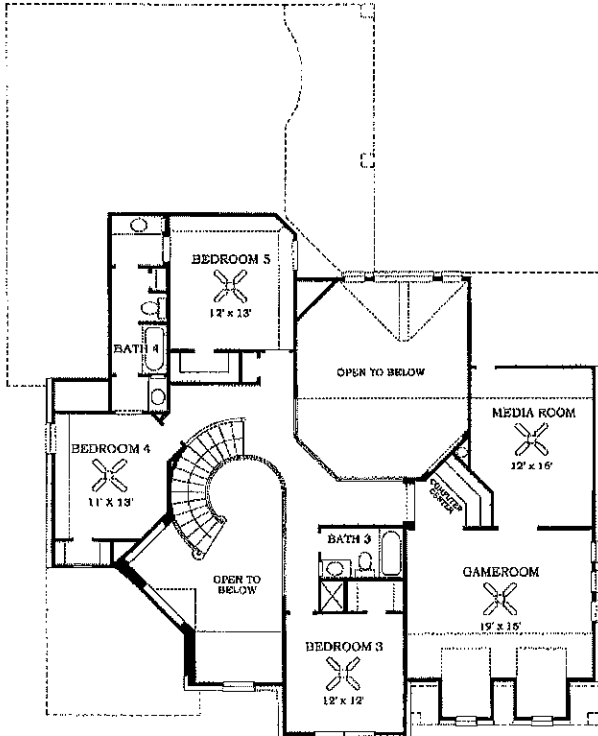

Design StudioSM Homes

The Van Gogh

Model 3853 • 4232 sq. ft.

Elevation A

Elevation B

Elevation D

Design StudioSM Homes

The Van Gogh

Model 3853 • 4232 sq. ft.

SECOND FLOOR

FIRST FLOOR

12/05

The specific features in a home may vary from home to home and from one community to another. We reserve the right to substitute equipment, materials, appliances and brand names with items of equal or higher, in our sole opinion, value. Square footages are approximate. Color and size variations may occur. The prices of our homes, included features, and available locations are subject to change without notice. Please see the actual home purchase agreement for additional information, disclosures, and disclaimers relating to the home and its features. Void where prohibited by law.