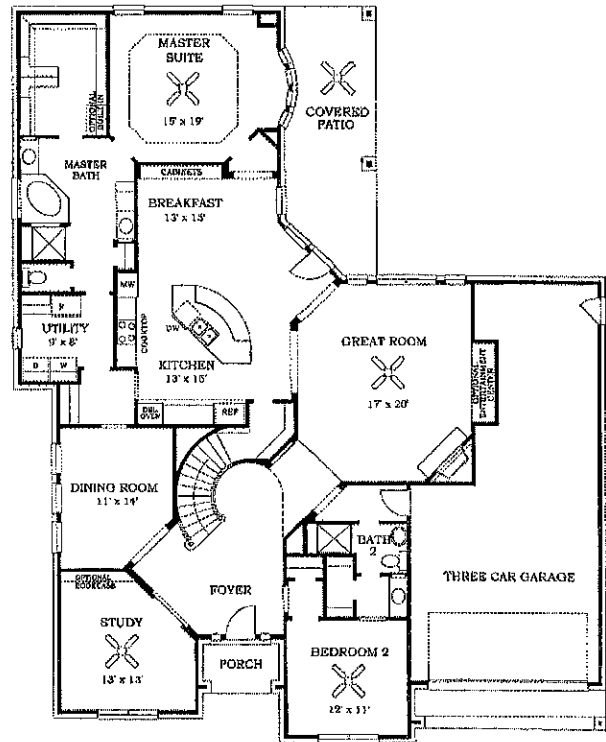

Design StudioSM Homes

The Van Gogh

Model 3853 • 4232 sq. ft.

Elevation A

Elevation B

Elevation D

Design StudioSM Homes

The Van Gogh

Model 3853 • 4232 sq. ft.

SECOND FLOOR

FIRST FLOOR

12/05

The specific features in a home may vary from home to home and from one community to another. We reserve the right to substitute equipment, materials, appliances and brand names with items of equal or higher, in our sole opinion, value. Square footages are approximate. Color and size variations may occur. The prices of our homes, included features, and available locations are subject to change without notice. Please see the actual home purchase agreement for additional information, disclosures, and disclaimers relating to the home and its features. Void where prohibited by law.