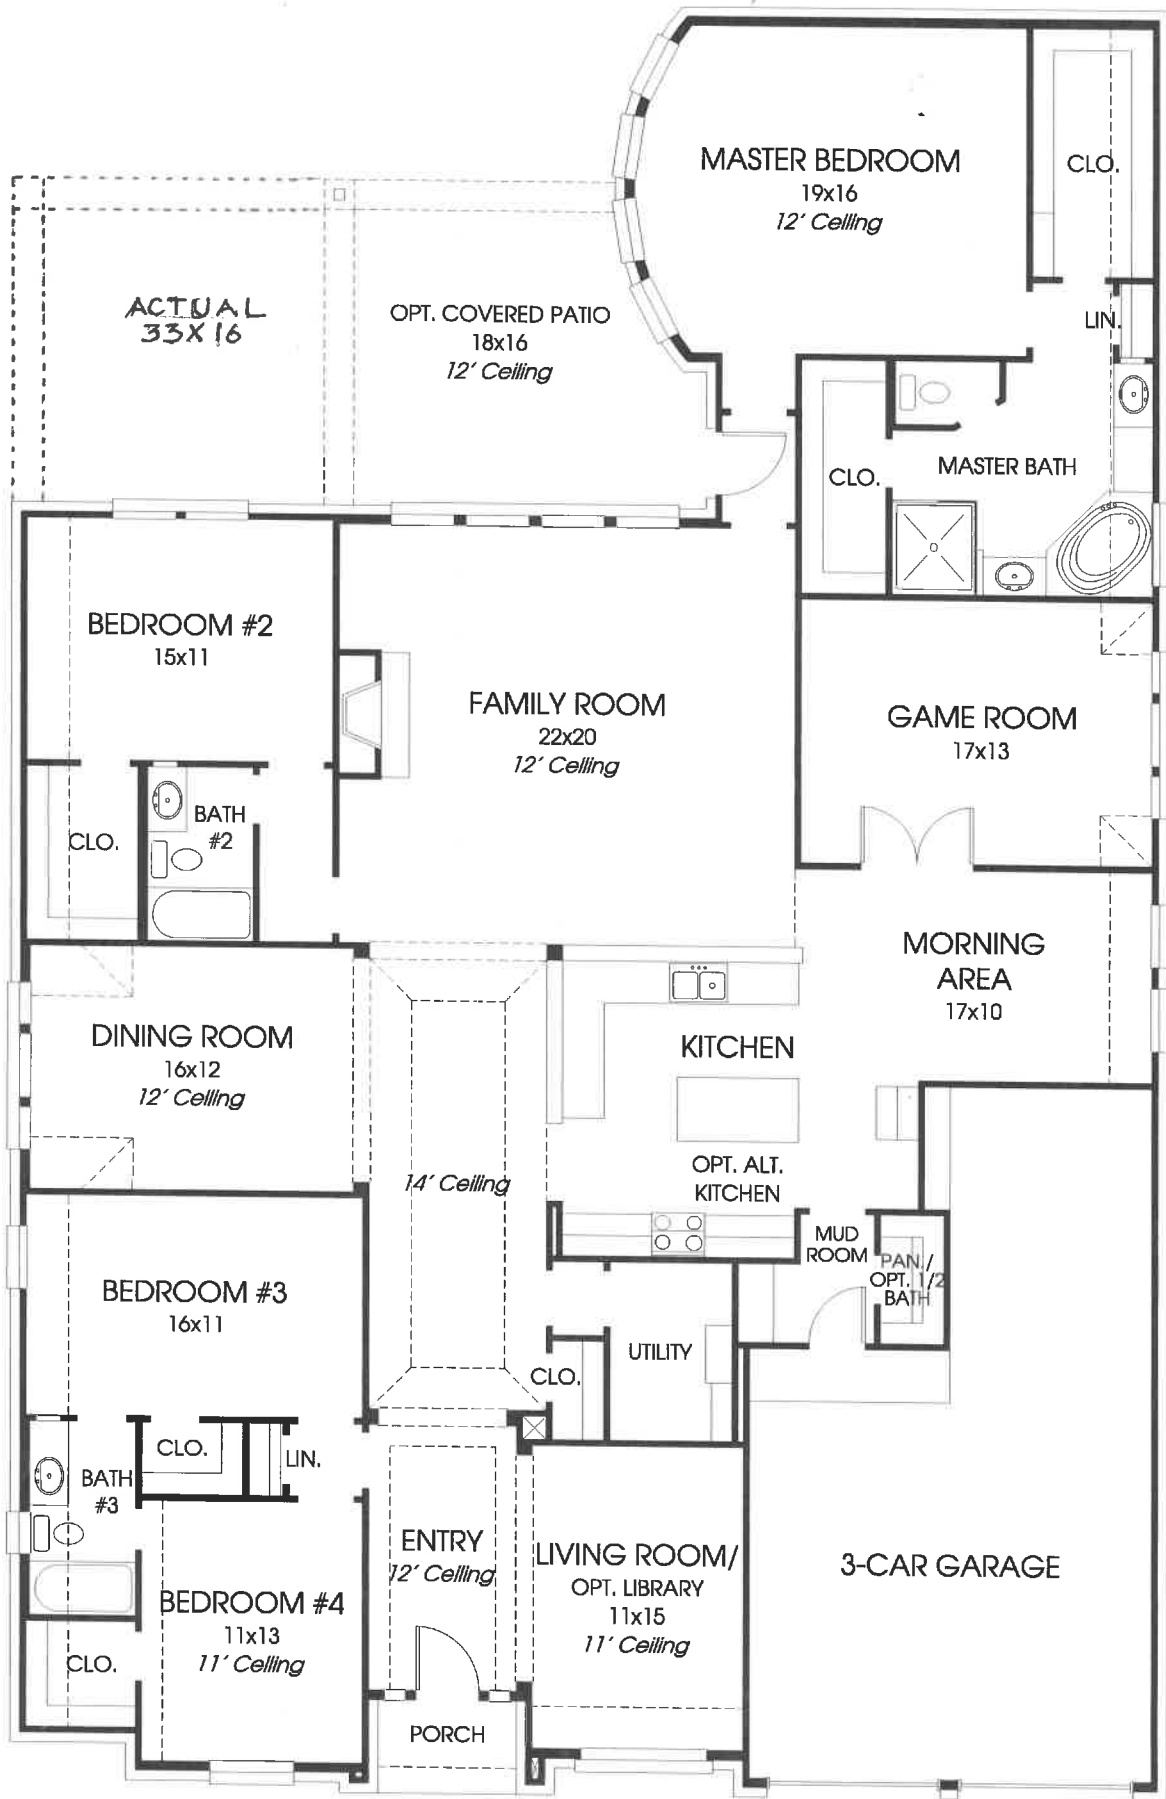

DESIGNS

Design 3322W

This home contains approximately 3,322 square feet.*

*See Page 3 for Details and Disclaimers.
© Perry Homes, LLC 2012

07/29/2013
(65' CL)