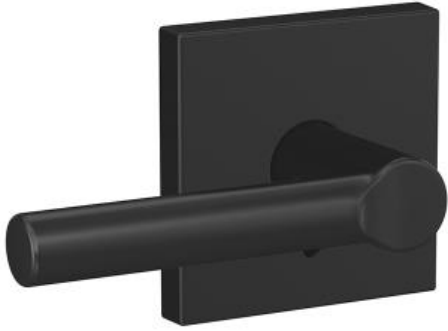

Campbell Oaks
Interior Design Selections

Throughout Home

2-Panel Interior Doors

Crown Molding

Baseboard

Interior Paint
(flat finish with minimal orange peel texture
on walls & satin on interior doors & trim)

Sherwin-Williams
Pure White SW 7005

Engineered Wood Flooring
(minimum 6" width, 8" preferred)

Stair Railing

Throughout Home - Continued

Matte Black Door Levers

Matte Black Door Hinges

Kitchen

White Shaker-Style Cabinets
at Perimeter Wall (with 42" uppers)

Pendant Lights (qty. 2)
Artika Clyde Chandelier

Countertops
Flat Edge with Waterfall at Island
(marble-look quartz)

Brushed Gold Hardware
(8" pulls on cabinets doors & drawers)

30" Stainless Steel Venthood

Brushed Gold Hardware
(8" pulls on cabinets doors & drawers)

Foundstone Andres 3 - Light Dimmable
Black/Brass Vanity Light

Gold Framed Mirror

Matte Black Single-Hole Bathroom Faucet

Primary Bedroom & Bathroom