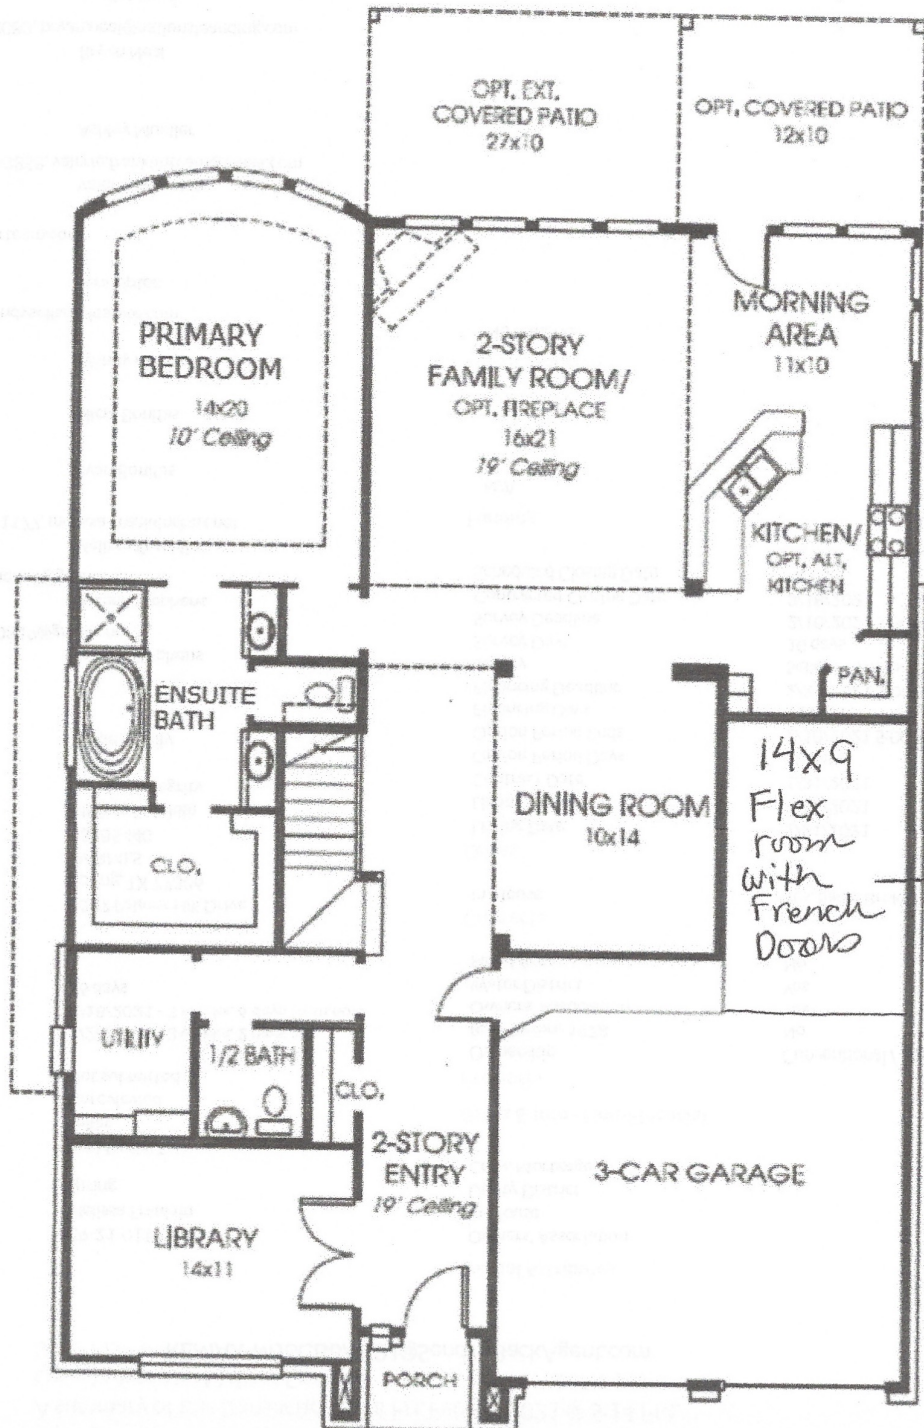

Design 2997W ^{3623 Approximately}

This home contains approximately 2,997 square feet.*

The perfect 2nd story study, play room, etc.