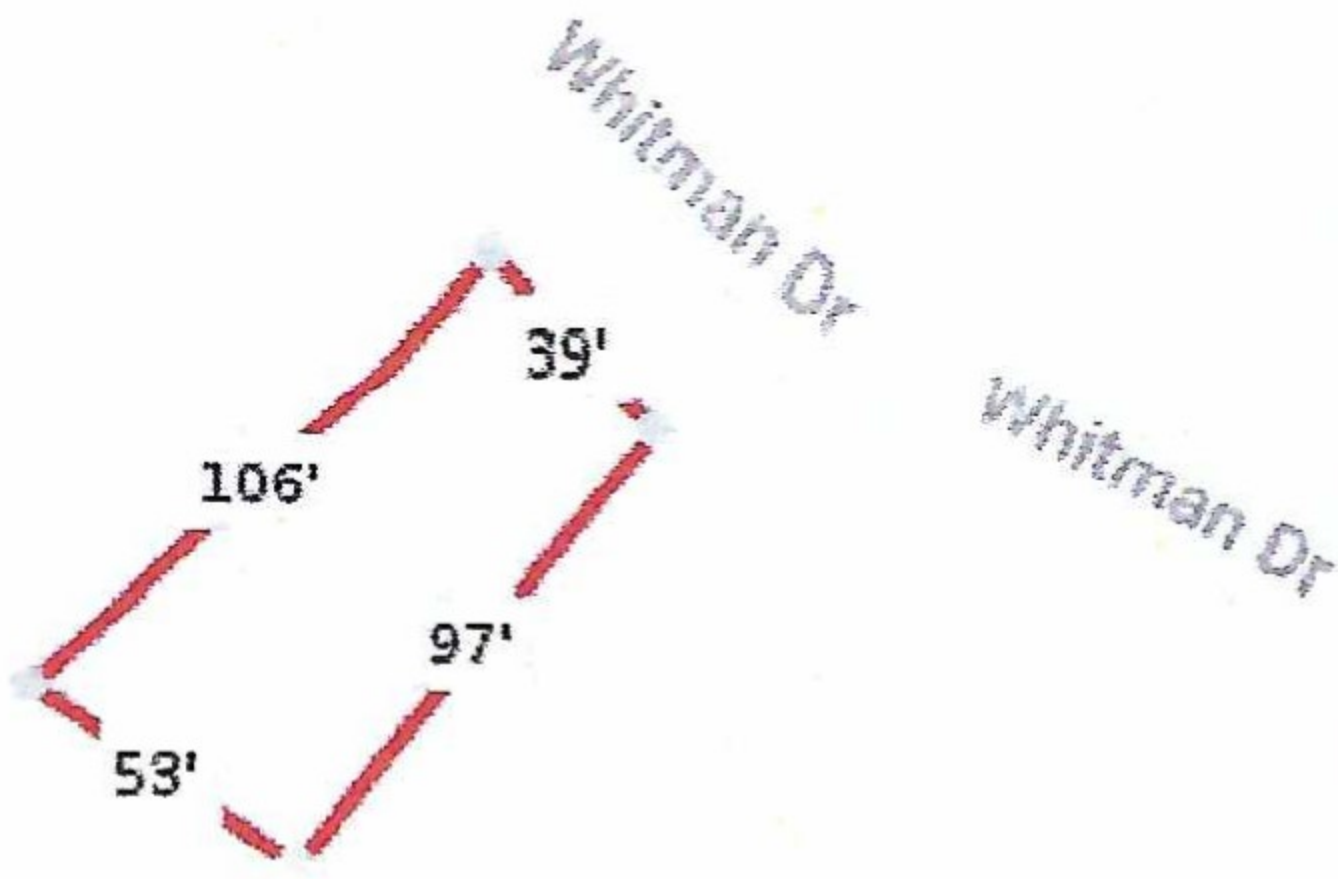

2807 Whitman Dr, Montgomery, TX 77356, Montgomery County

PROPERTY MAP

House

*Lot Dimensions are Estimated

25 yards
Map data ©2021