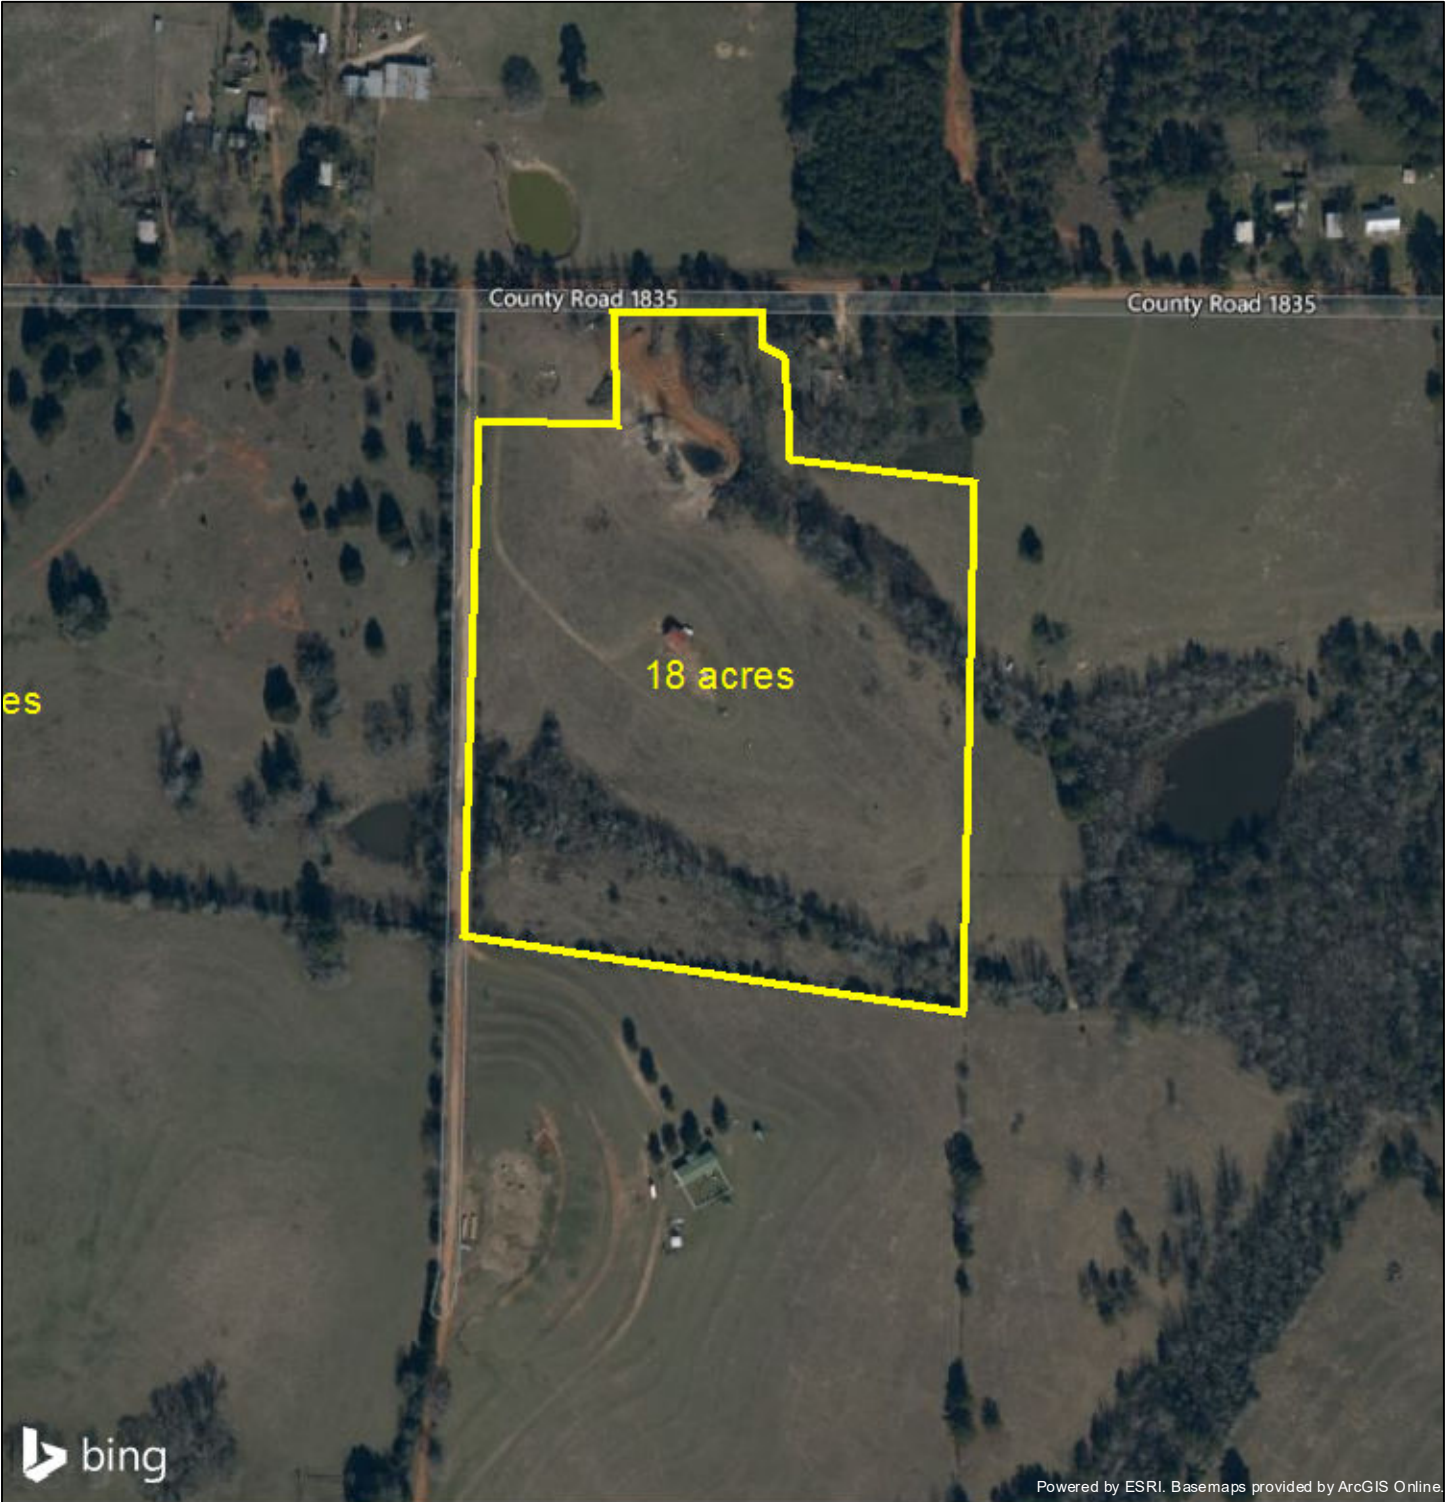

Beusse

Approximate Proposed Boundary

Created: 5/15/2021

Created using Map My Property in TexasForestInfo.tamu.edu