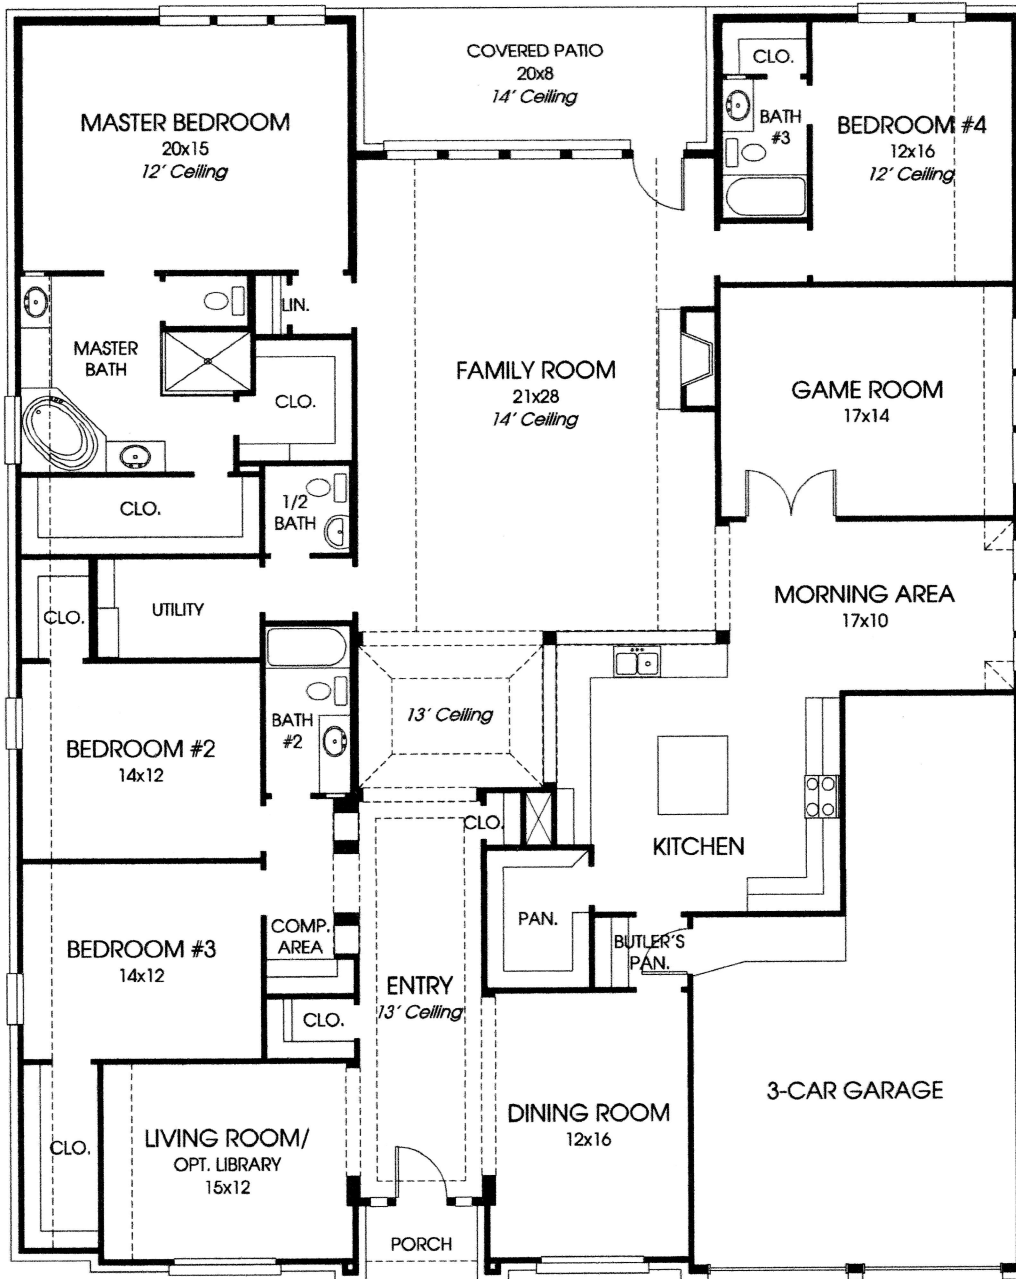

DESIGNS

Design 3714W

This home contains approximately 3,714 square feet and includes four bedrooms and three and a half baths.

Note: Any options listed on this brochure are available at an additional cost.

04/02/2013 - Perry Homes
(70' CL)

PERRY HOMES