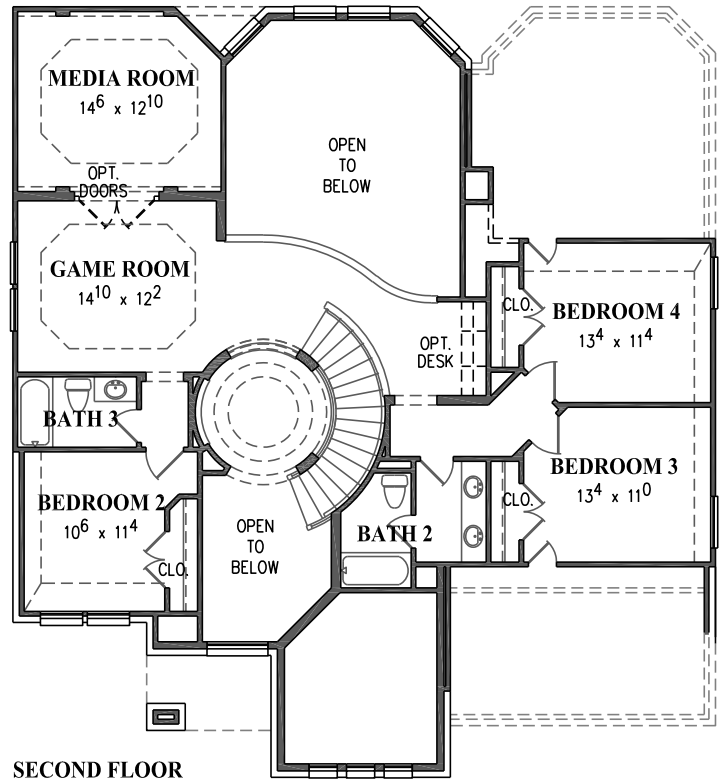

WESTIN HOMES

BELLAGIO

ESTATE COLLECTION

3290 Sqft

ELEVATION 'A'

ELEVATION 'B'

ELEVATION 'D'

ELEVATION 'E'

ELEVATION 'K'

The Bellagio

ELEVATION "A"

Standard

ELEVATION "B"

\$ 6,500 Upgrade

Adds Approximately 18 Square Feet

ELEVATION "D"