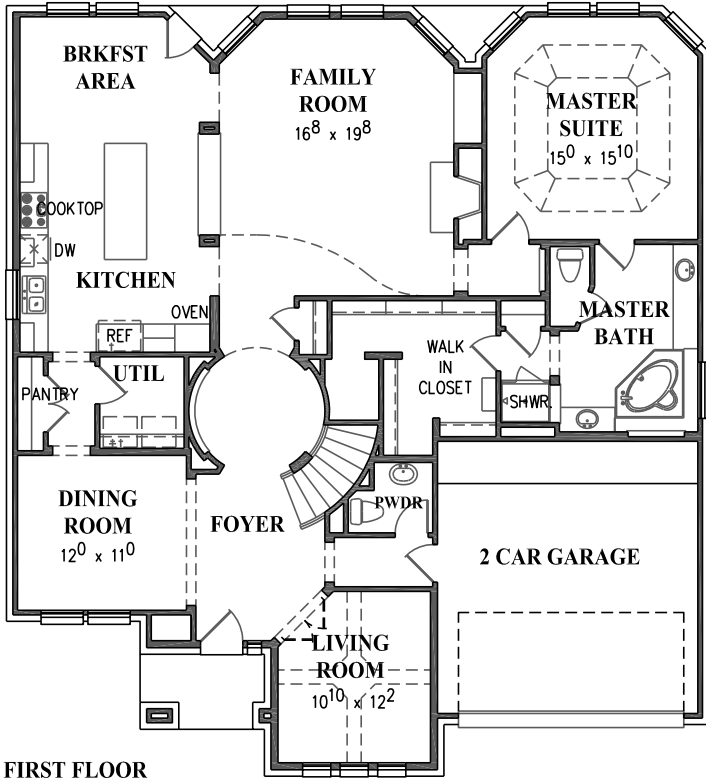

WESTIN HOMES

BELLAGIO

ESTATE COLLECTION

3290 Sqft

ELEVATION 'A'

ELEVATION 'B'

ELEVATION 'D'

ELEVATION 'E'

ELEVATION 'K'

The Bellagio

ELEVATION "A"

Standard

ELEVATION "B"

\$ 6,500 Upgrade

Adds Approximately 18 Square Feet

ELEVATION "D"