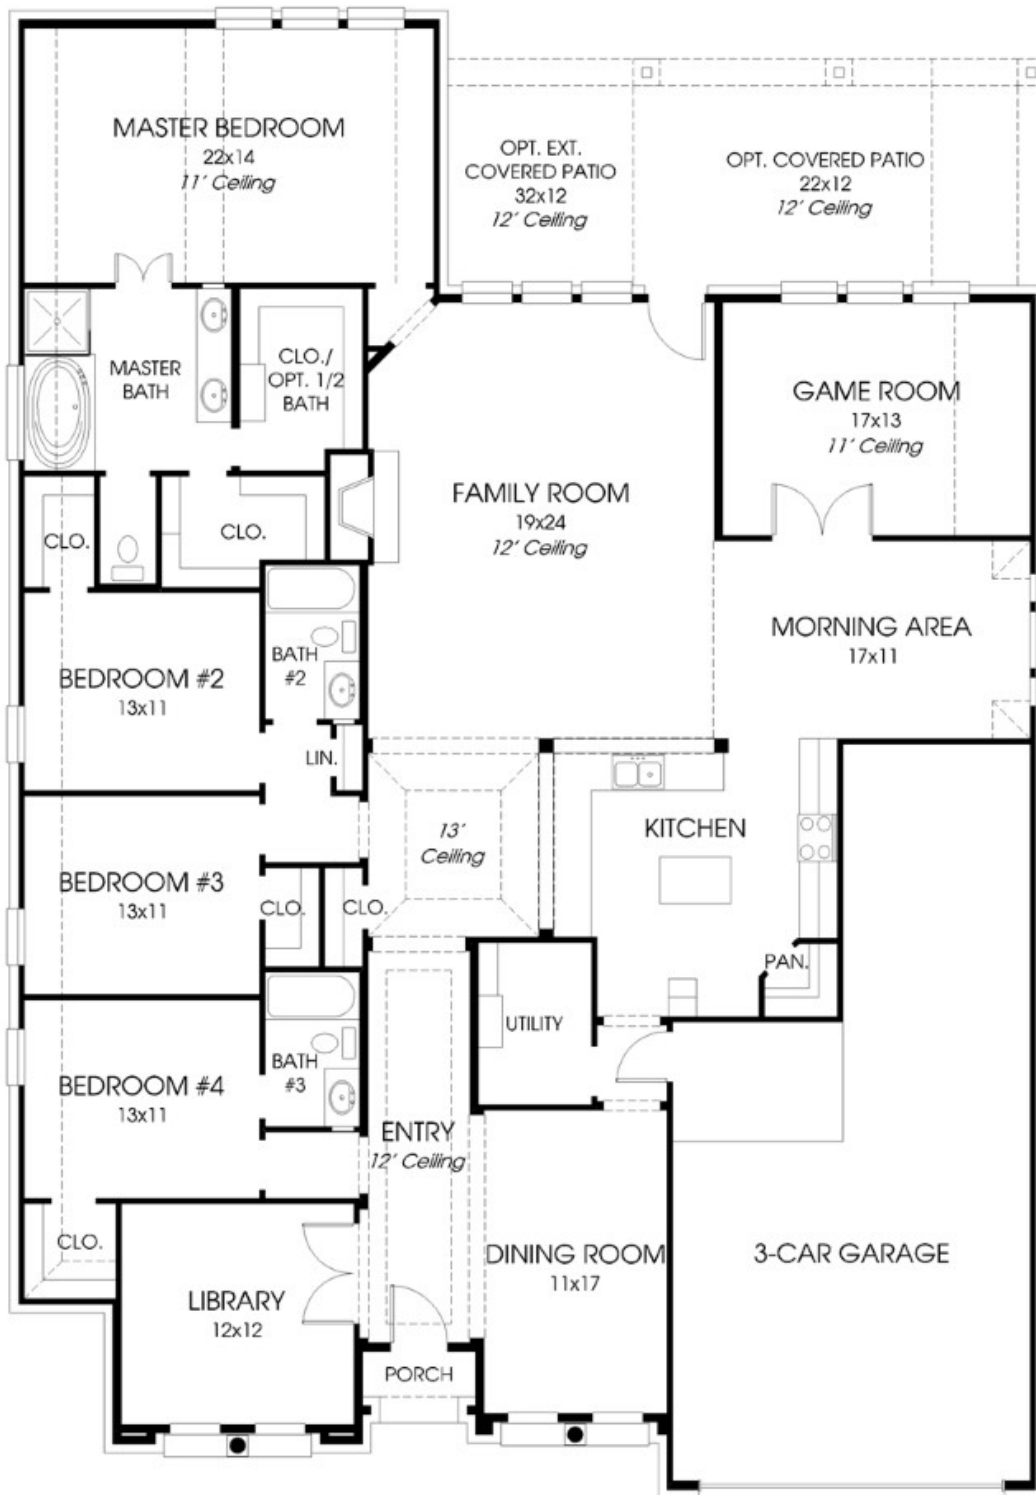

DESIGNS

Design 3016M

This home contains approximately 3,016 square feet.*

*See Page 2 for Details and Disclaimers.
© Perry Homes, LLC 2017

03/20/2017
(65' CL)