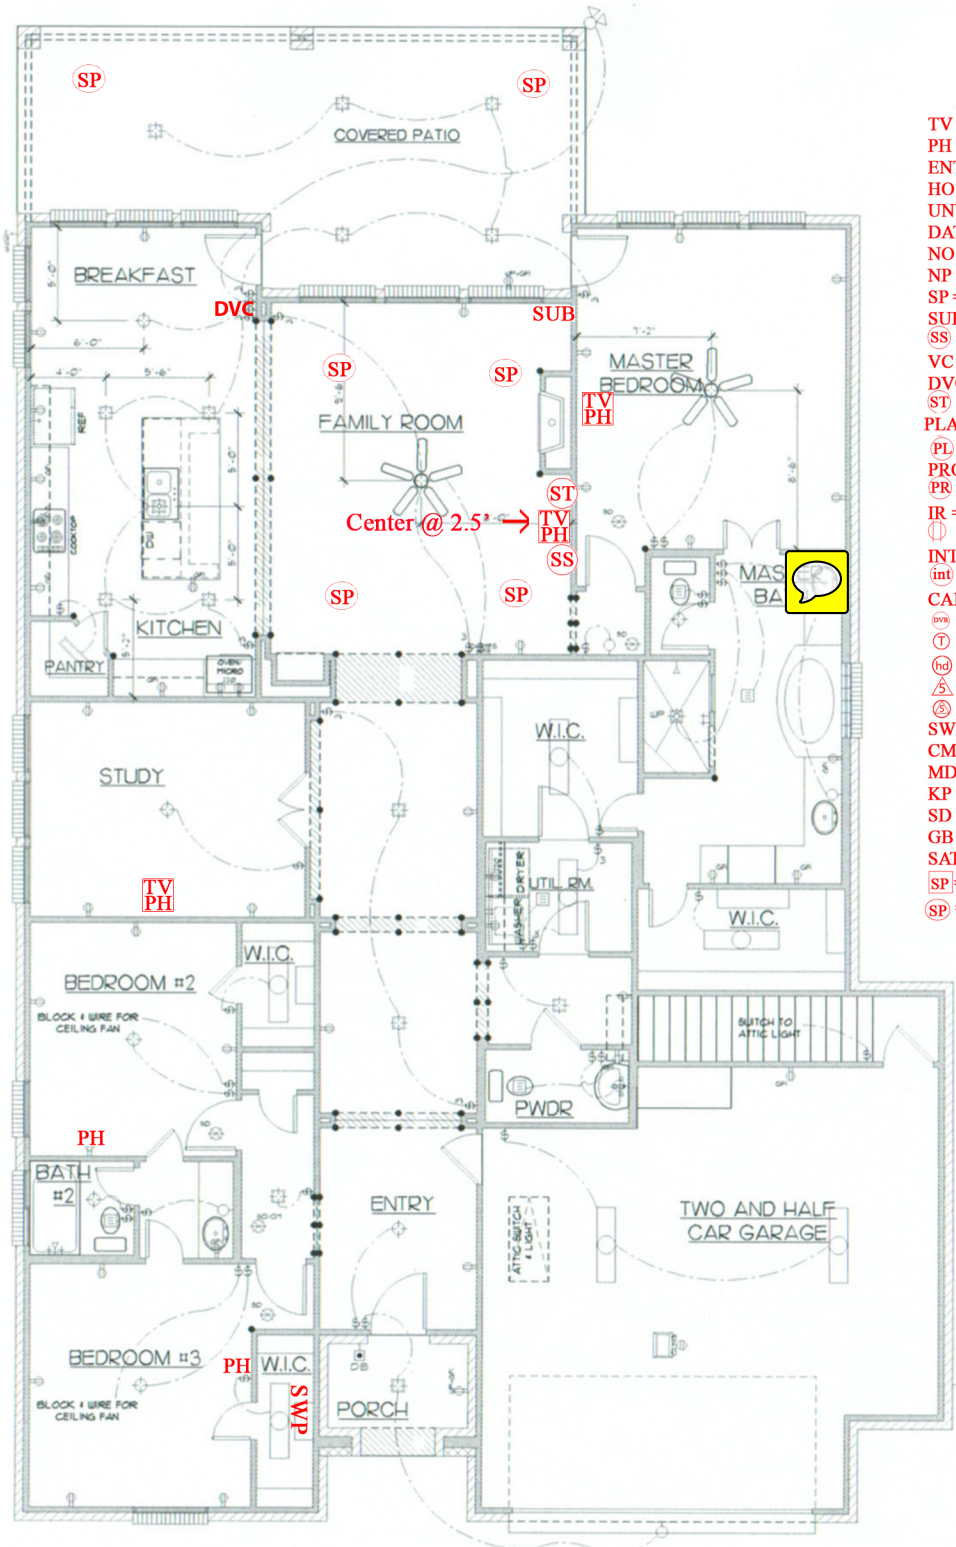

15 Corbel Point Way

- TV = TV Location(rg6)
- PH = Phone Location(cat5e)
- ENT = Home Entertainment Location(1 cat5e/2 rg6)
- HO = Home Office Location(2 cat5e/1 rg6)
- UNV = Universal Outlet Location(2 cat5e/2 rg6)
- DAT = Data Location(cat5e)
- NO = Network Office(3 cat5e/1 rg6)
- NP = Network/Phone(2 cat5e)
- SP = Speaker Prewire Location
- SUB = Subwoofer Prewire Location
- SS = Surround Sound Prewire Homerun
- VC = Volume Control Prewire
- DVC = Digital Volume Control
- ST = Stereo Speaker Prewire Homerun
- PLAS = Plasma Bundle Prewire(HDMI,3cat5,6rg6,16/2,22/4)
- PL = Plasma Bundle Prewire Homerun
- PROJ = Projector Bundle Prewire(HDMI,3cat5,6rg6,16/2,22/4)
- PR = Projector Bundle Prewire Homerun
- IR = Infrared Prewire
- ⓪ = Electrical Outlet Location 110v
- INT = Intercom Station Prewire Location
- int = Intercom Master Unit Prewire
- CAM = Camera Location
- Ⓢ = Camera DVR Homerun
- Ⓣ = Vertical Flextube
- Ⓤ = Vertical FlexTube w/HDMI
- △ = 5 runs of Cat5e Bundle
- Ⓢ = 5 runs of Cat5e, HomeRun
- SWP = Structured Wiring Panel
- CM = Monitored Carbon Monoxide Detector
- MD = Monitored Motion Detector
- KP = Security Keypad
- SD = Monitored Smoke Detector
- GB = Glass Break Detector
- SAT = Satellite Prewire (4 rg6)
- SP = In-Wall Speaker Prewire
- Ⓢ = In-Ceiling Speaker Prewire