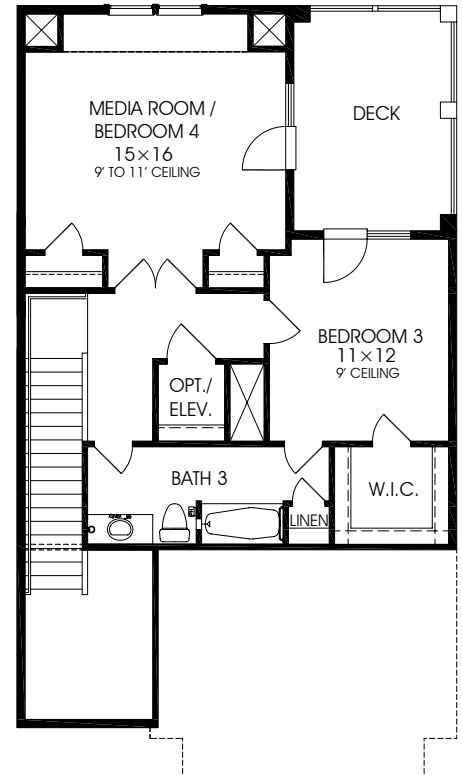

InTown HOMES

Floor Plan

8831 Lakeshore Bend

2,767 sq. ft.

4 bed / 3.5 bath

intown-homes.com

All prices, features and plans are subject to change without notice. Square footage is approximate. No representation or warranties either expressed or implied are made as to the accuracy of the information here in or with respect to the suitability, usability, merchantability or conditions of any property here in described. All rights Reserved. InTownHomes 2011

Floor Plan

8831 Lakeshore Bend

2,767 sq. ft.

4 bed / 3.5 bath

First Floor
822 sq.ft.

Second Floor
1247 sq.ft.

Third Floor
698 sq.ft.