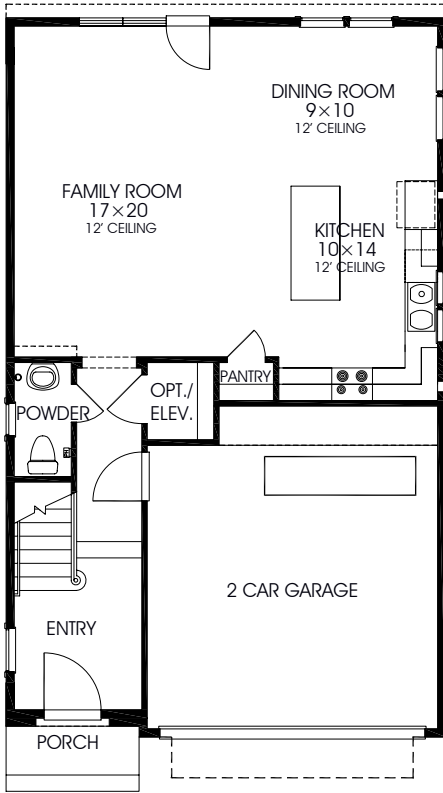

InTown HOMES

Floor Plan

8831 Lakeshore Bend

2,767 sq. ft.

4 bed / 3.5 bath

intown-homes.com

All prices, features and plans are subject to change without notice. Square footage is approximate. No representation or warranties either expressed or implied are made as to the accuracy of the information here in or with respect to the suitability, usability, merchantability or conditions of any property here in described. All rights Reserved. InTownHomes 2011

Floor Plan

8831 Lakeshore Bend

2,767 sq. ft.

4 bed / 3.5 bath

First Floor
822 sq.ft.

Second Floor
1247 sq.ft.

Third Floor
698 sq.ft.