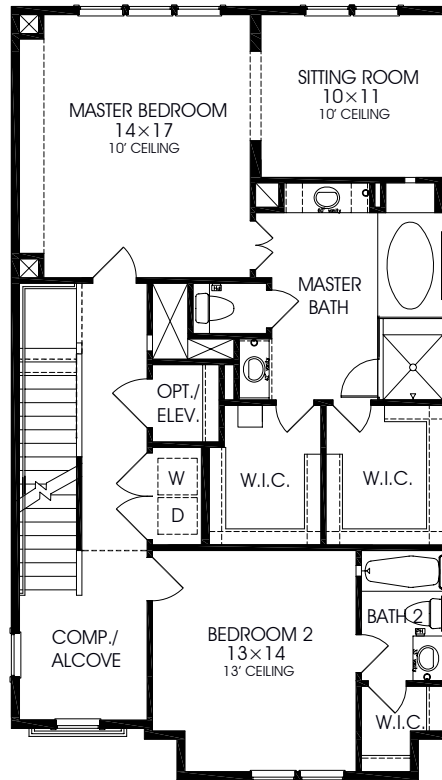

InTown HOMES

Floor Plan

8831 Lakeshore Bend

2,767 sq. ft.

4 bed / 3.5 bath

intown-homes.com

All prices, features and plans are subject to change without notice. Square footage is approximate. No representation or warranties either expressed or implied are made as to the accuracy of the information here in or with respect to the suitability, usability, merchantability or conditions of any property here in described. All rights Reserved. InTownHomes 2011

Floor Plan

8831 Lakeshore Bend

2,767 sq. ft.

4 bed / 3.5 bath

First Floor
822 sq.ft.

Second Floor
1247 sq.ft.

Third Floor
698 sq.ft.