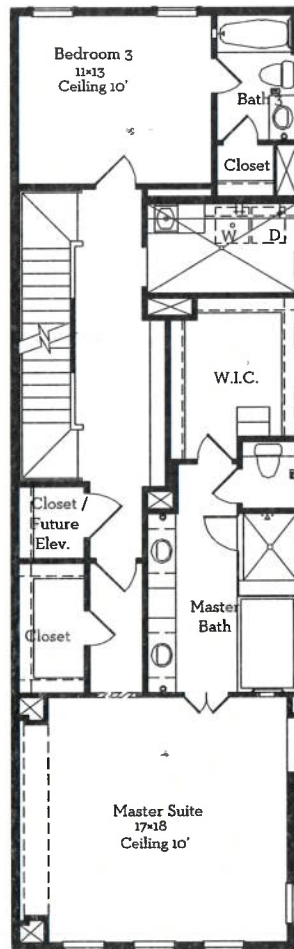

— EST 1980 —

LOVETT

H O M E S

6818 Bellgreen Drive

3,760 sq.ft.

4 bedrooms / 4.5 baths

First Floor 600 Sq.Ft

Second Floor 1143 Sq.Ft

Third Floor 1238 Sq.Ft

Fourth Floor 779 Sq.Ft

All prices, features and plans are subject to change without notice. Square footage is approximate. No representation or warranties either expressed or implied. Are made as to the accuracy of the information herein or with respect to the suitability, usability, merchantability or conditions of any property herein described. All rights Reserved. LovettHomes 2014