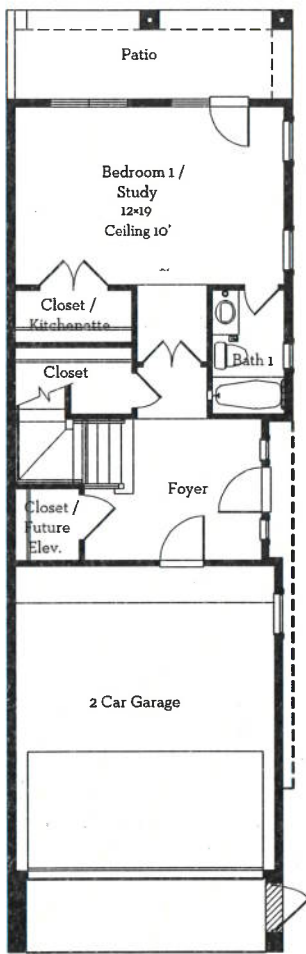

— EST 1980 —

LOVETT

H O M E S

6818 Bellgreen Drive

3,760 sq.ft.

4 bedrooms / 4.5 baths

First Floor 600 Sq.Ft

Second Floor 1143 Sq.Ft

Third Floor 1238 Sq.Ft

Fourth Floor 779 Sq.Ft

All prices, features and plans are subject to change without notice. Square footage is approximate. No representation or warranties either expressed or implied. Are made as to the accuracy of the information herein or with respect to the suitability, usability, merchantability or conditions of any property herein described. All rights Reserved. LovettHomes 2014