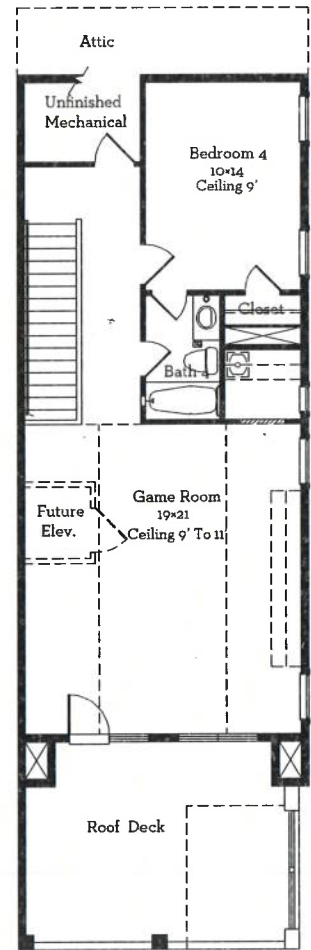

— EST 1980 —

LOVETT

H O M E S

6818 Bellgreen Drive

3,760 sq.ft.

4 bedrooms / 4.5 baths

First Floor 600 Sq.Ft

Second Floor 1143 Sq.Ft

Third Floor 1238 Sq.Ft

Fourth Floor 779 Sq.Ft

All prices, features and plans are subject to change without notice. Square footage is approximate. No representation or warranties either expressed or implied. Are made as to the accuracy of the information herein or with respect to the suitability, usability, merchantability or conditions of any property herein described. All rights Reserved. LovettHomes 2014