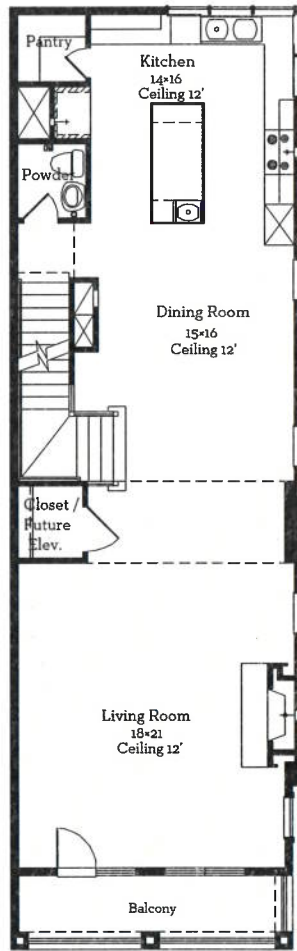

— EST 1980 —

LOVETT

H O M E S

6818 Bellgreen Drive

3,760 sq.ft.

4 bedrooms / 4.5 baths

First Floor 600 Sq.Ft

Second Floor 1143 Sq.Ft

Third Floor 1238 Sq.Ft

Fourth Floor 779 Sq.Ft

All prices, features and plans are subject to change without notice. Square footage is approximate. No representation or warranties either expressed or implied. Are made as to the accuracy of the information herein or with respect to the suitability, usability, merchantability or conditions of any property herein described. All rights Reserved. LovettHomes 2014