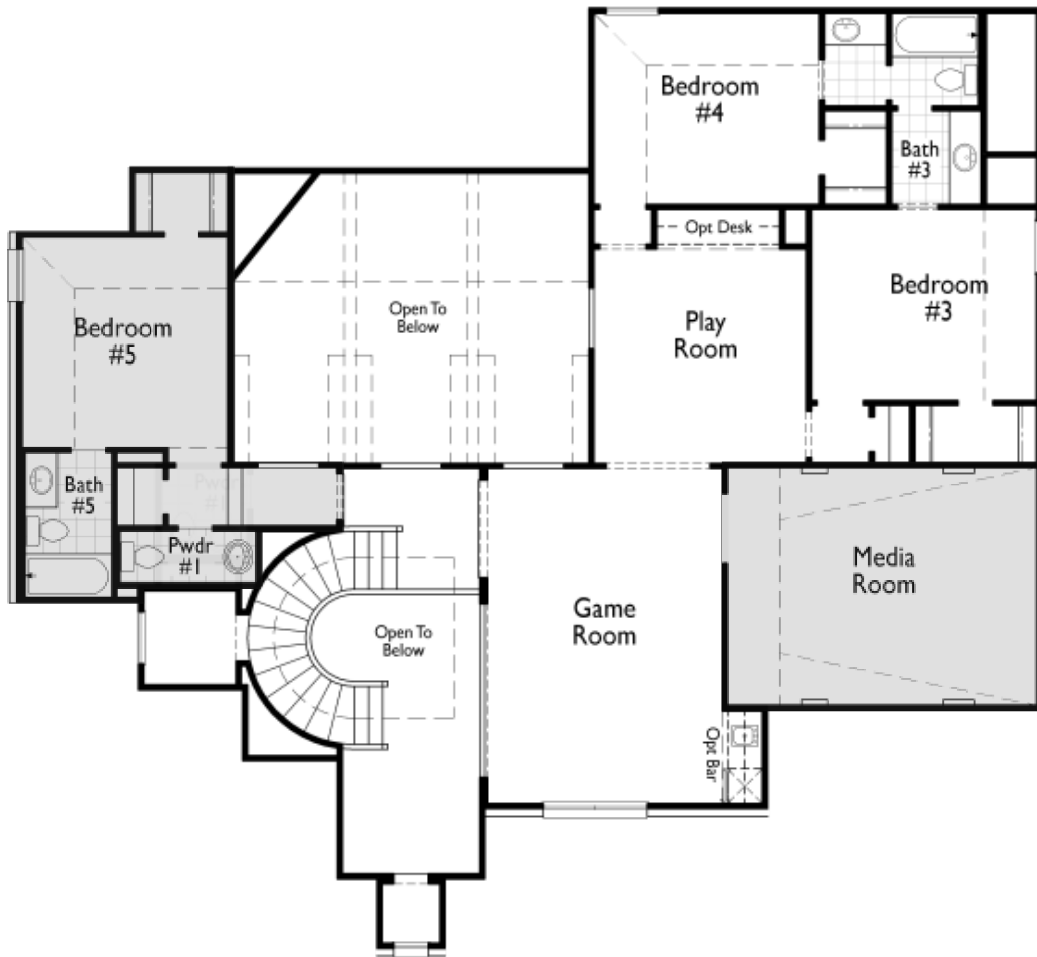

297

(Base Plan)

Second floor

Selected Options

Extended Master Suite
Extended Outdoor Living
Planning
Powder ilo Storage

Media Room
Bedroom/Bath