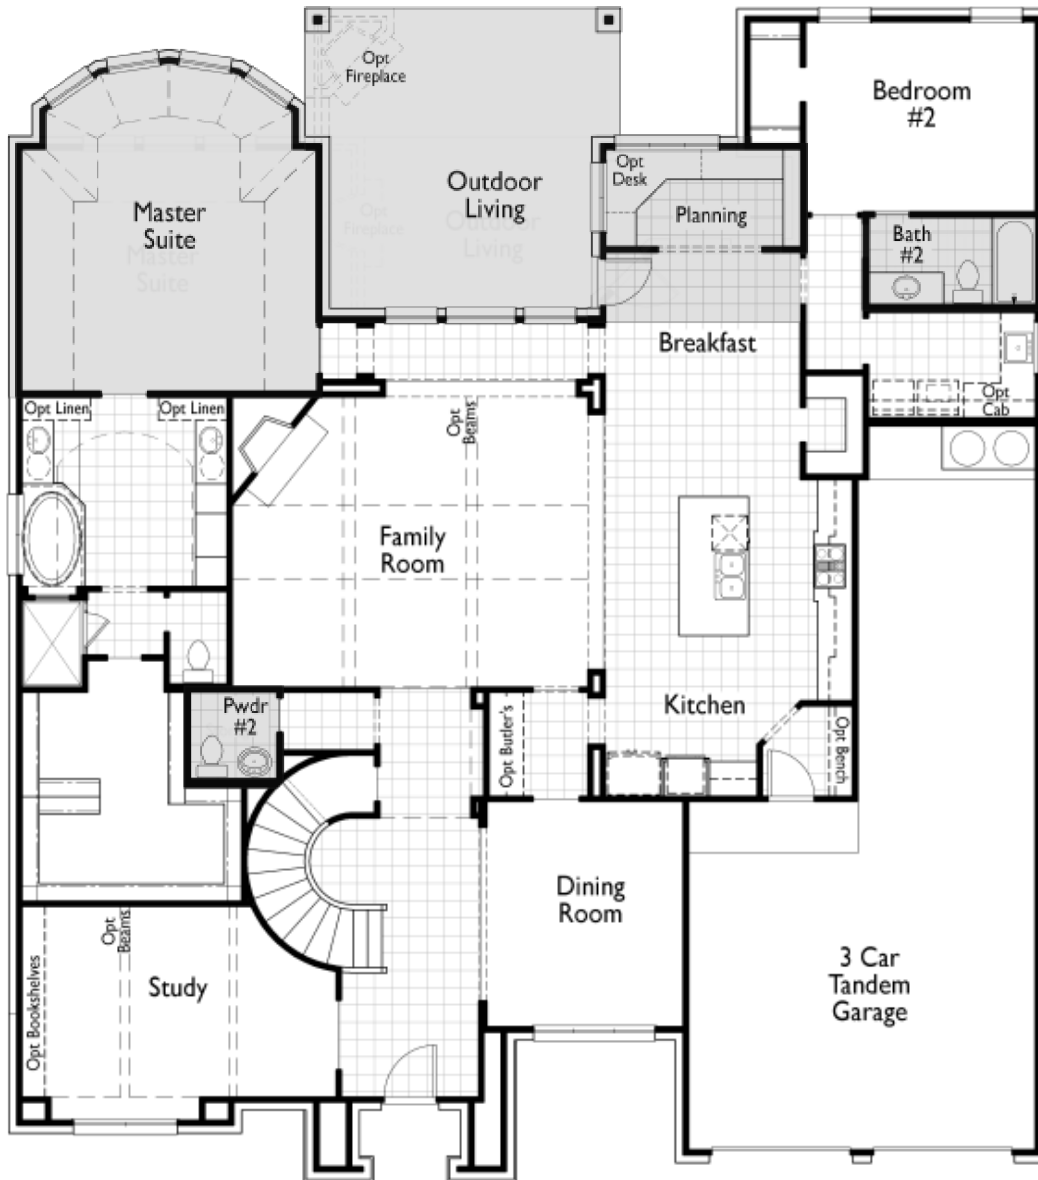

297

(Base Plan)

Second floor

Selected Options

Extended Master Suite
Extended Outdoor Living
Planning
Powder ilo Storage

Media Room
Bedroom/Bath