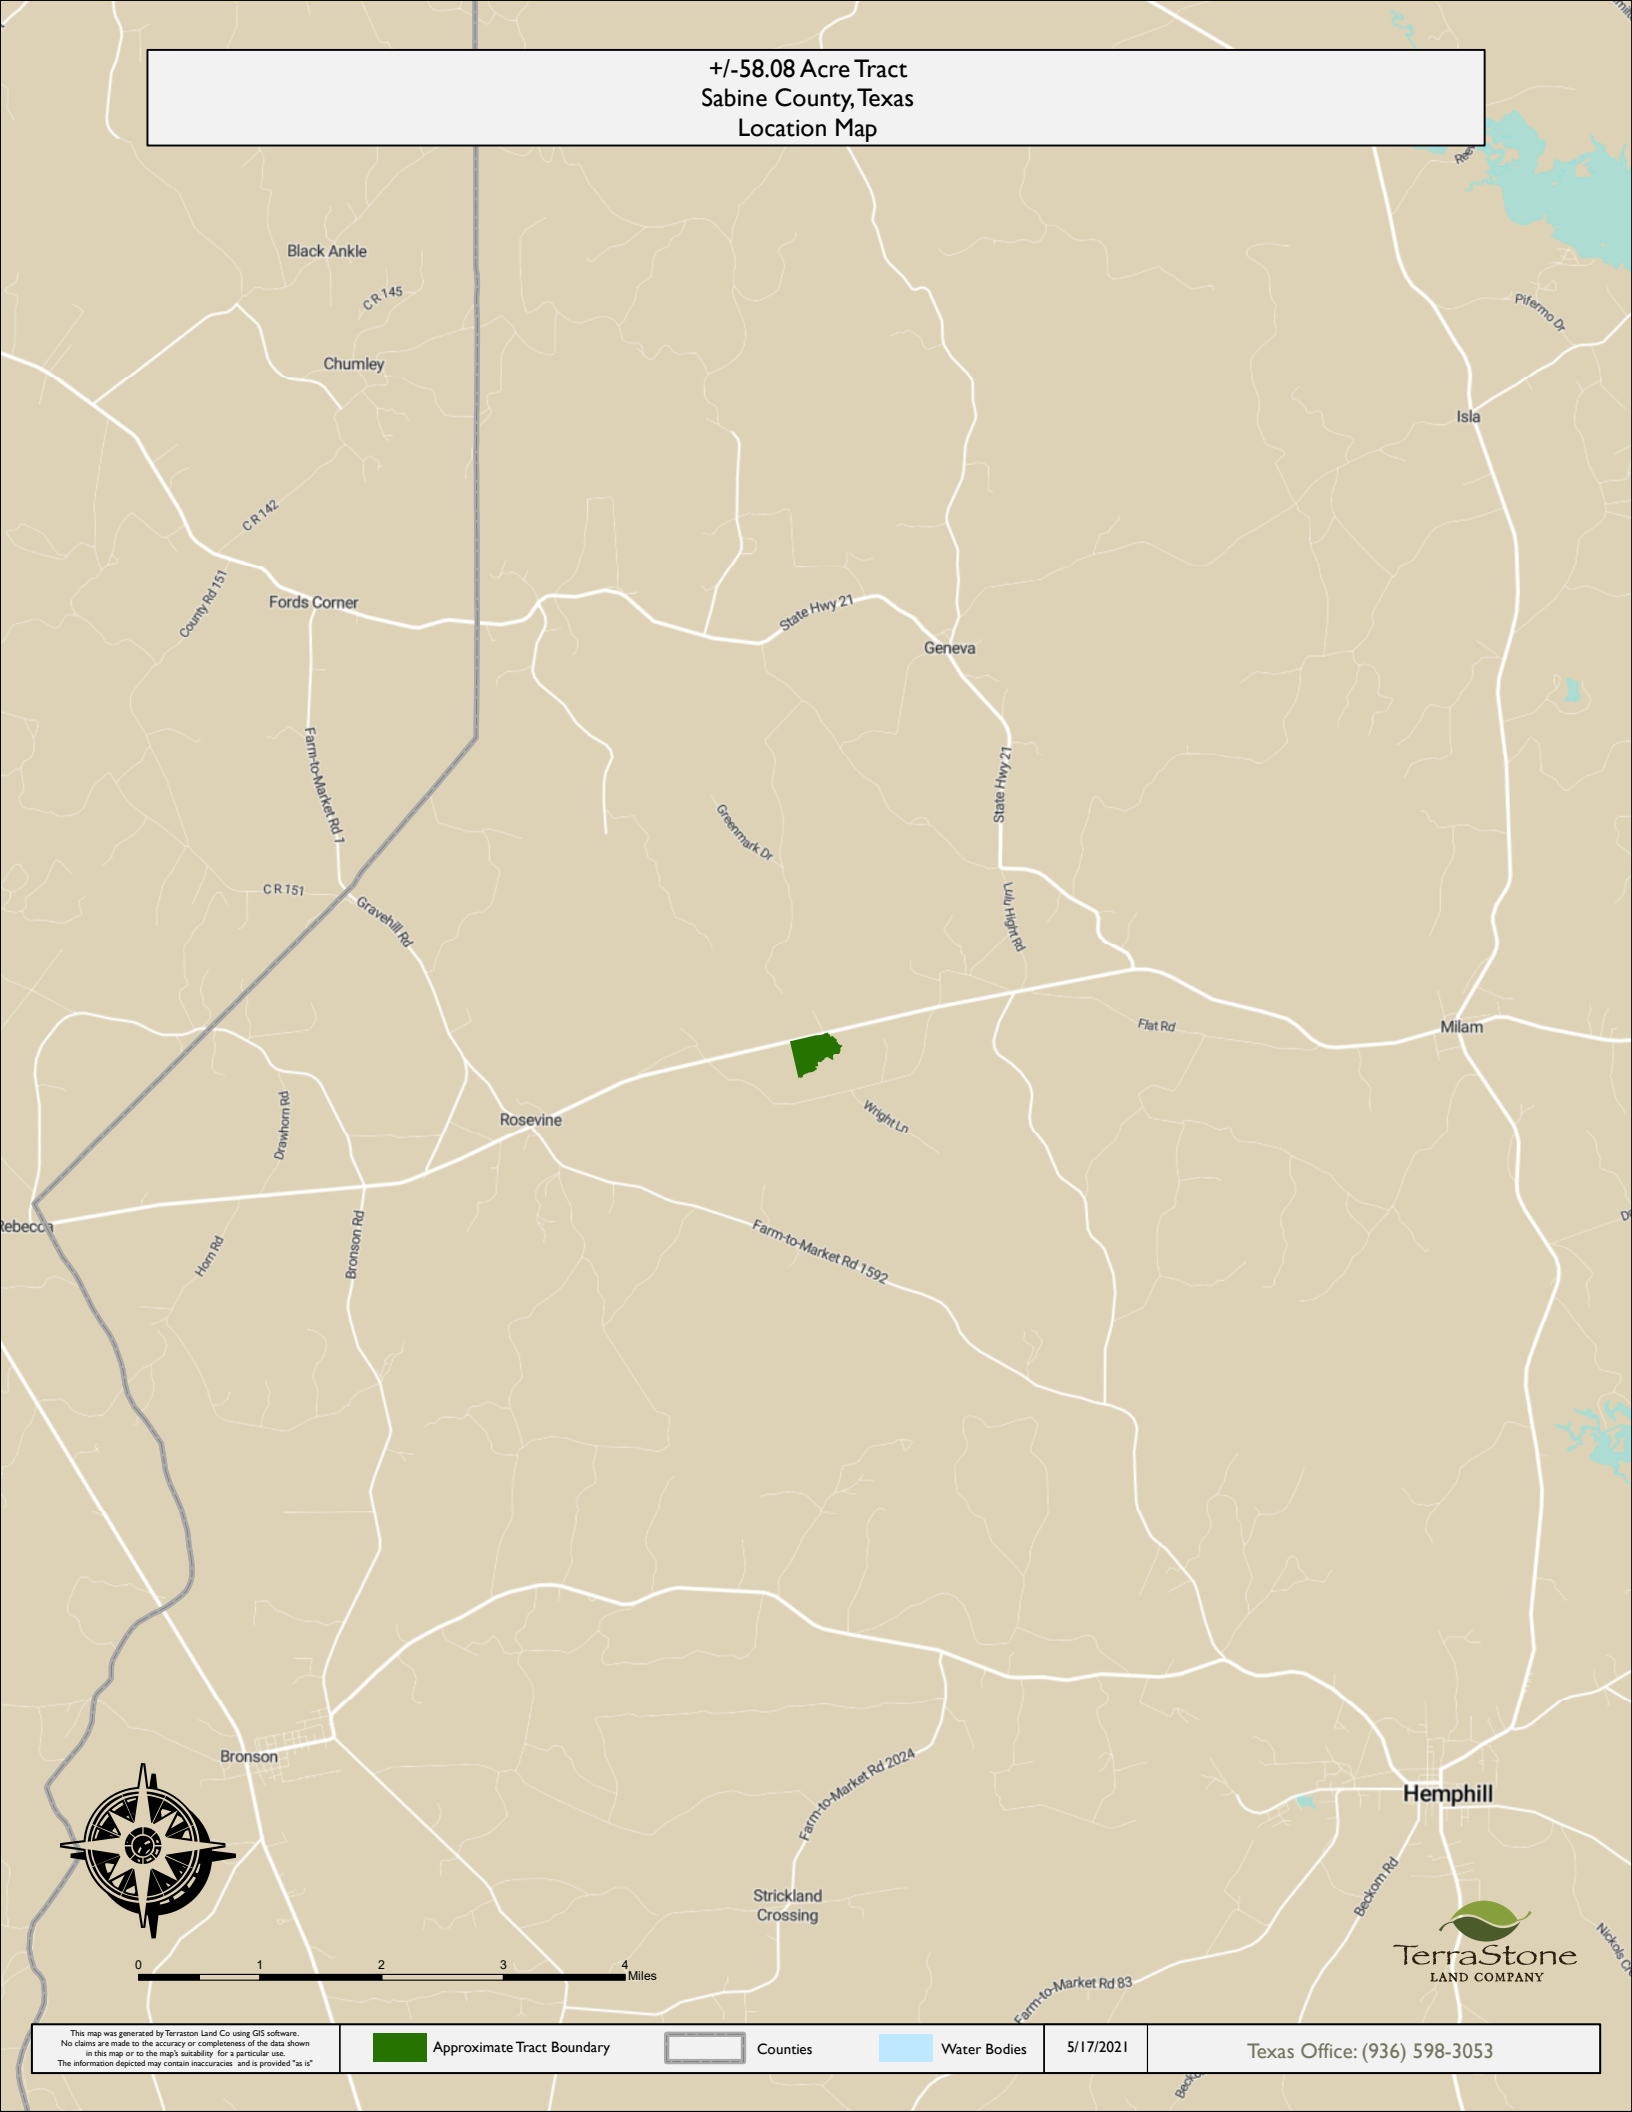

**+/-58.08 Acre Tract
Sabine County, Texas
Location Map**

0 1 2 3 4 Miles

Approximate Tract Boundary

Counties

Water Bodies

5/17/2021

Texas Office: (936) 598-3053