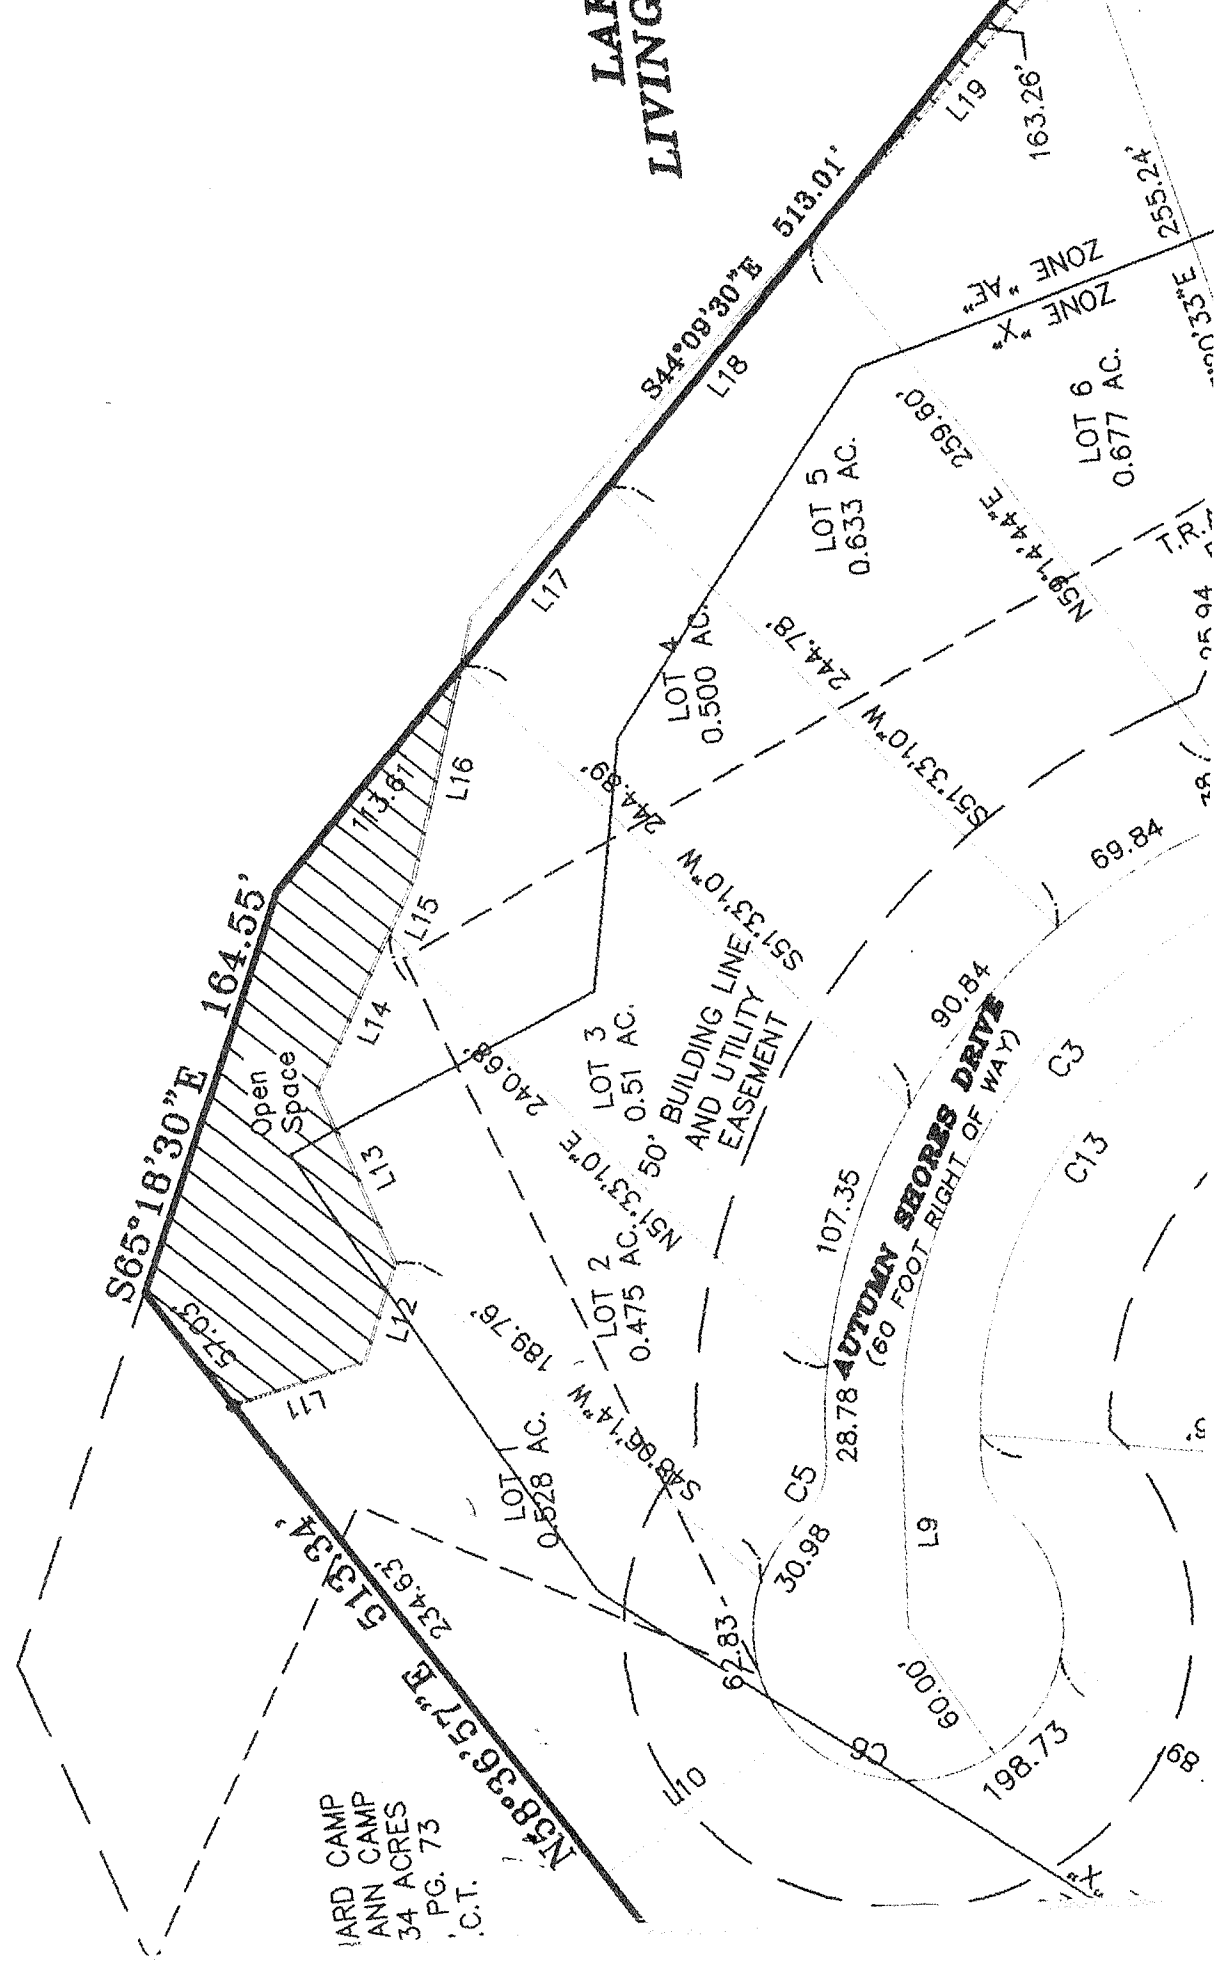

**LAI  
LIVING**

IARD CAMP  
ANN CAMP  
34 ACRES  
. PG. 73  
. C.T.