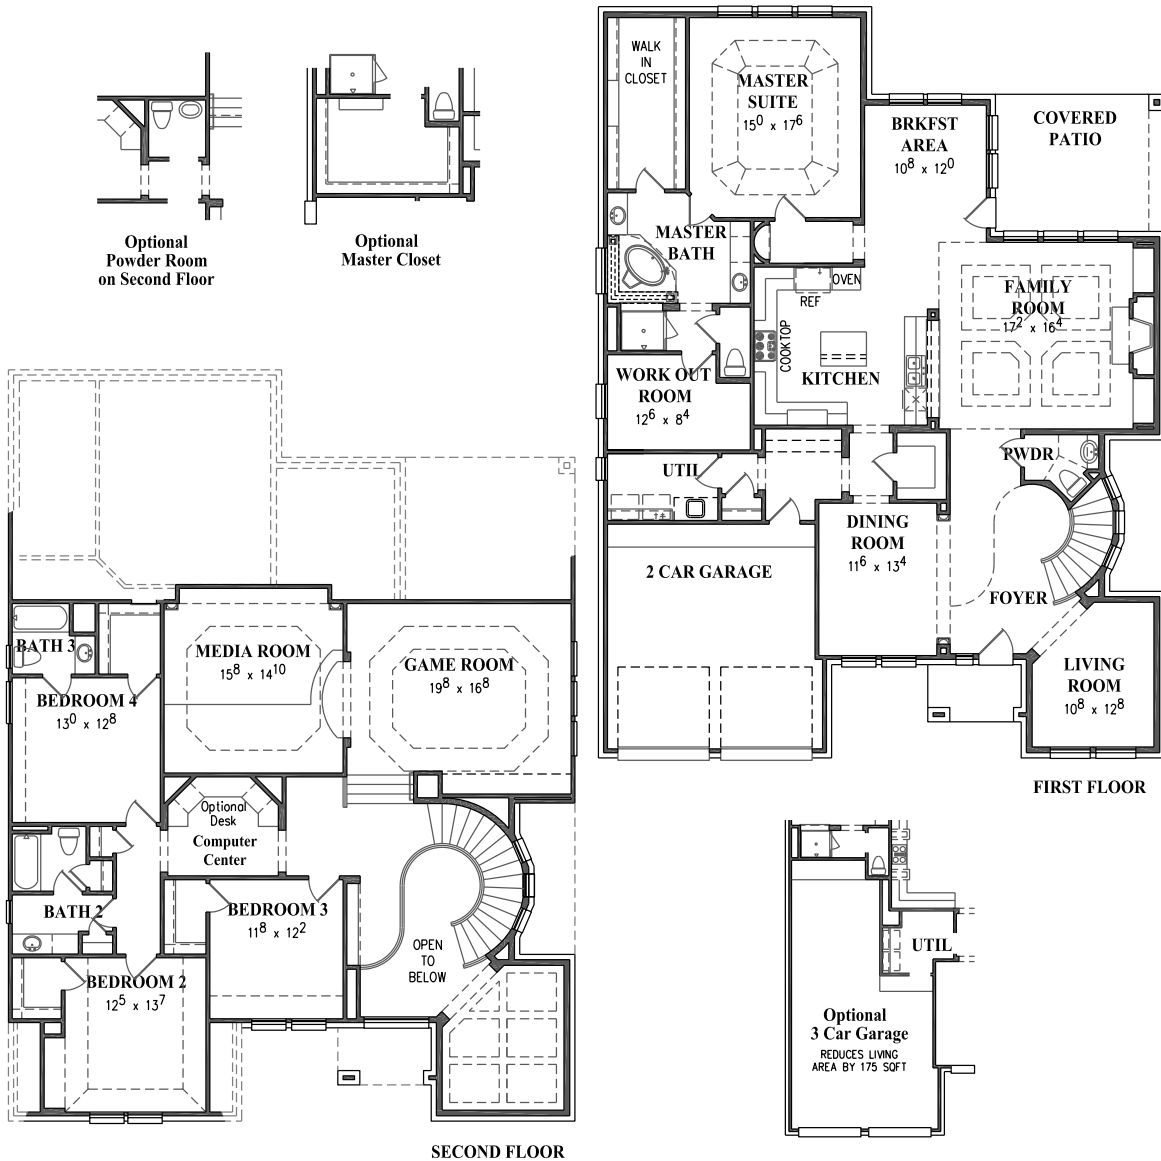

VERSAILLES

Sqft 3965 ESTATE COLLECTION

WESTIN

H O M E S

Optional Powder Room on Second Floor

Optional Master Closet

SECOND FLOOR

FIRST FLOOR

ELEVATION 'B'

ELEVATION 'A'

ELEVATION 'H'

ELEVATION 'F'