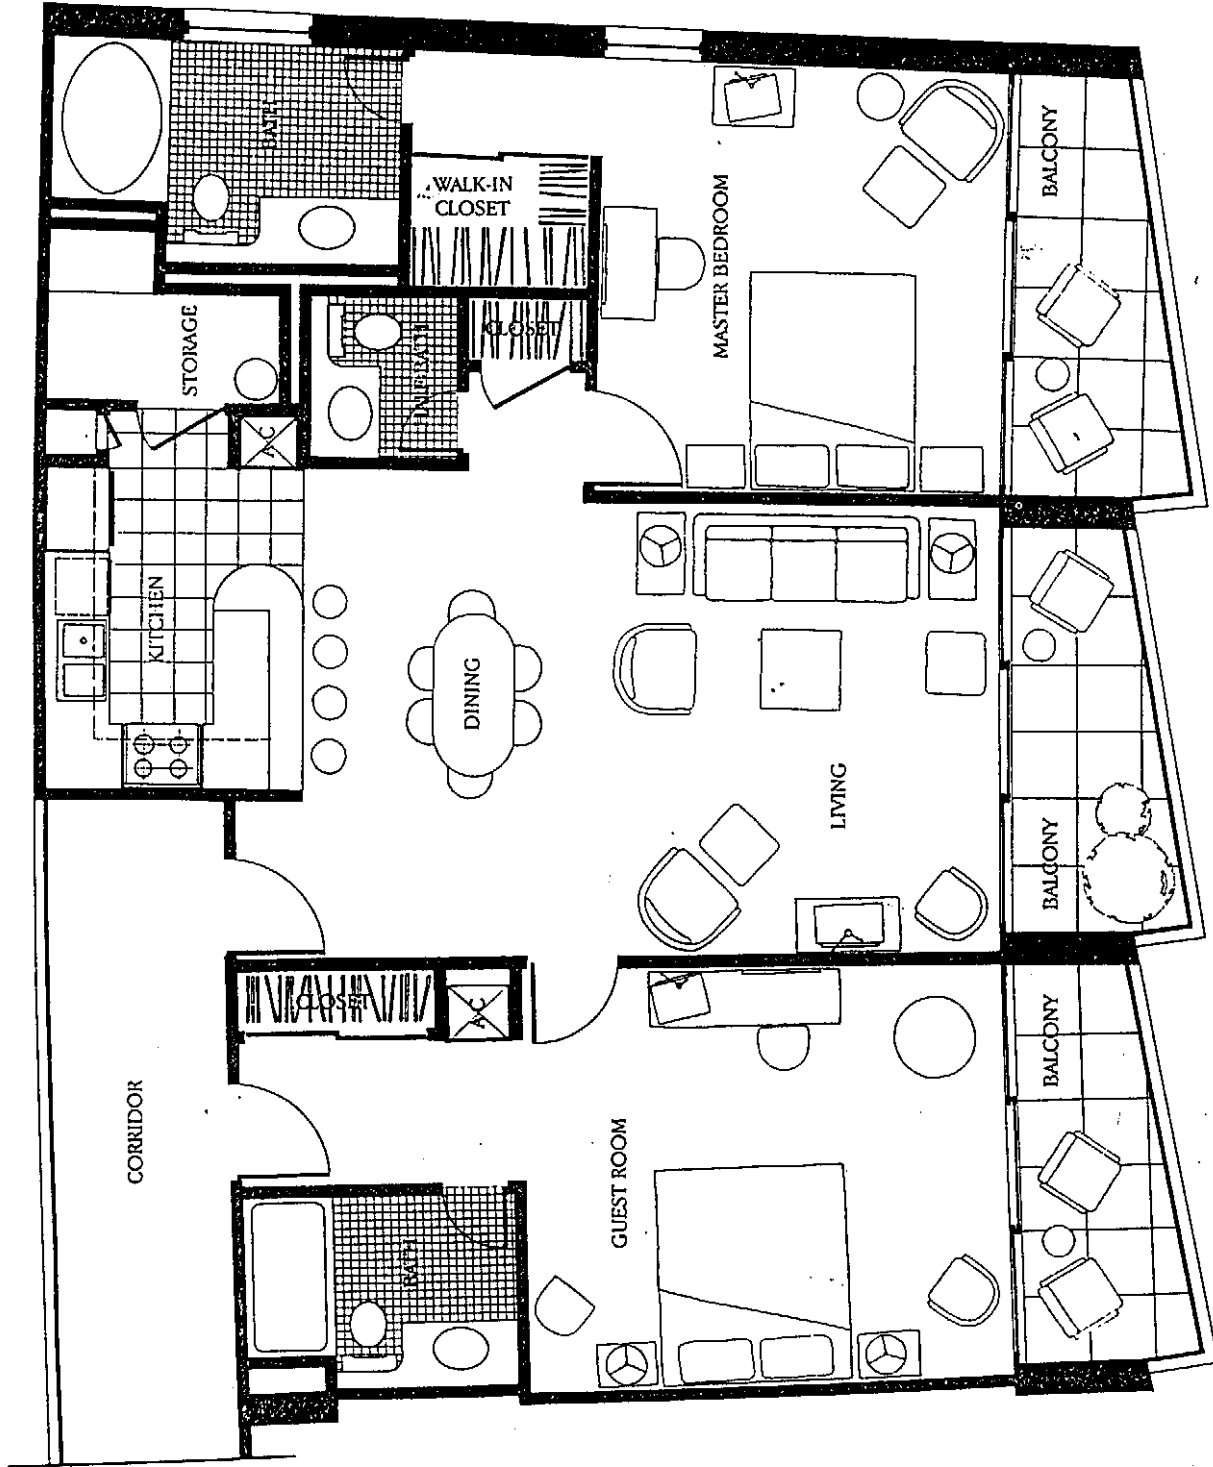

CORSAIR

1363 Square Feet
(Size and dimensions are approximate.)