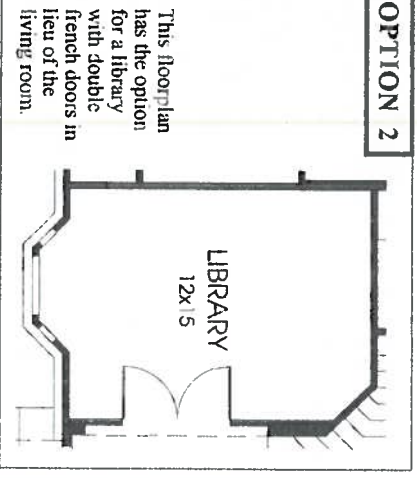

DESIGNS

Plan 3329W

This home contains approximately 3,329 square feet and includes four bedrooms and three and a half baths.

OPTION 1

OPTION 2

OPTION 3

Note: The options shown on this brochure are available at an additional cost.