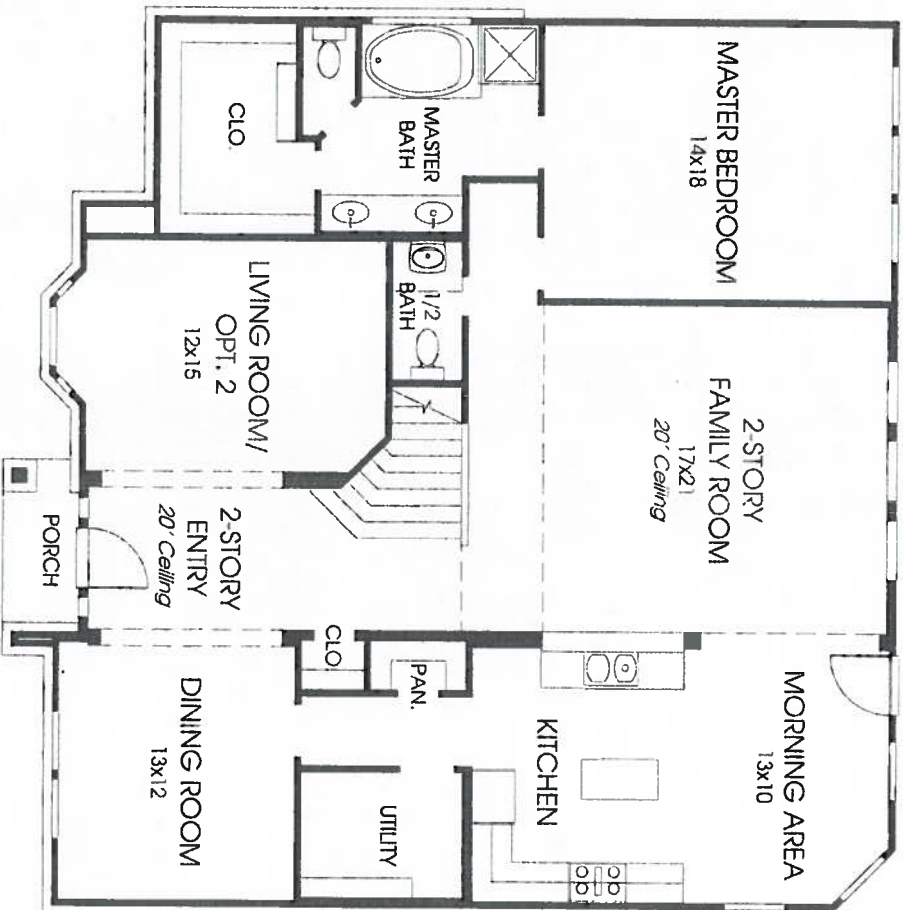

DESIGNS

Plan 3329W

This home contains approximately 3,329 square feet and includes four bedrooms and three and a half baths.

OPTION 1

OPTION 2

OPTION 3

Note: The options shown on this brochure are available at an additional cost.

Not included: inside keyed deadbolt locks; refrigerator, furnishings, draper, plans decorator items and all other personal property being used in model homes. Builder reserves the right to make changes in the plans and specifications, and to substitute material of similar quality. Room dimensions indicate approximate inside area measurements.
 SHPLAIBR 2007 © 2007 Perry Homes (CL & CL-V)