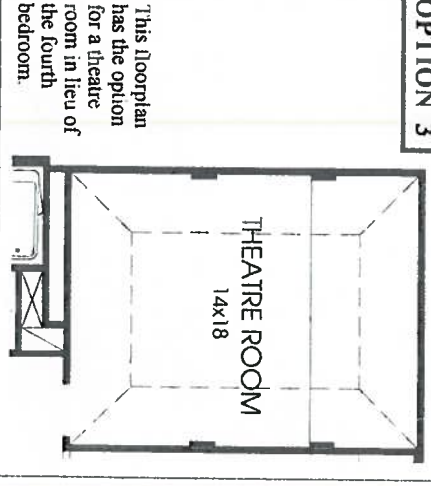

DESIGNS

Plan 3329W

This home contains approximately 3,329 square feet and includes four bedrooms and three and a half baths.

OPTION 1

OPTION 2

OPTION 3

Note: The options shown on this brochure are available at an additional cost.