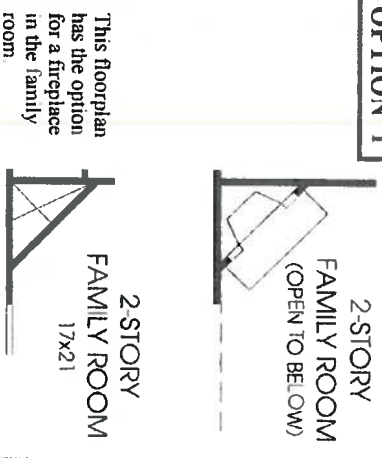

DESIGNS

Plan 3329W

This home contains approximately 3,329 square feet and includes four bedrooms and three and a half baths.

OPTION 1

OPTION 2

OPTION 3

Note: The options shown on this brochure are available at an additional cost.

Not included: inside keyed deadbolt locks; refrigerator, furnishings, draper, plans decorator items and all other personal property being used in model homes. Builder reserves the right to make changes in the plans and specifications, and to substitute material of similar quality. Room dimensions indicate approximate inside area measurements.
 SHPLAIBR 2007 © 2007 Perry Homes (CL & CL-V)