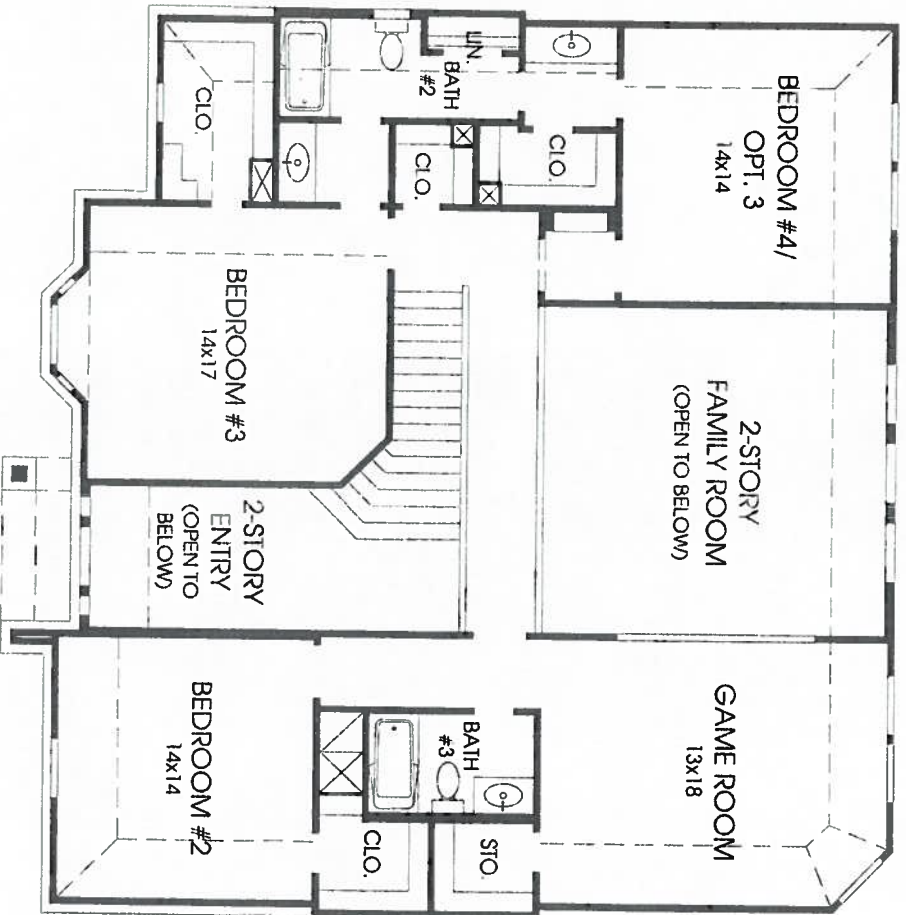

DESIGNS

Plan 3329W

This home contains approximately 3,329 square feet and includes four bedrooms and three and a half baths.

OPTION 1

OPTION 2

OPTION 3

Note: The options shown on this brochure are available at an additional cost.

Not included: inside keyed deadbolt locks; refrigerator, furnishings, draper, plans decorator items and all other personal property being used in model homes. Builder reserves the right to make changes in the plans and specifications, and to substitute material of similar quality. Room dimensions indicate approximate inside area measurements.
 SHPLAIBR 2007 © 2007 Perry Homes (CL & CL-V)