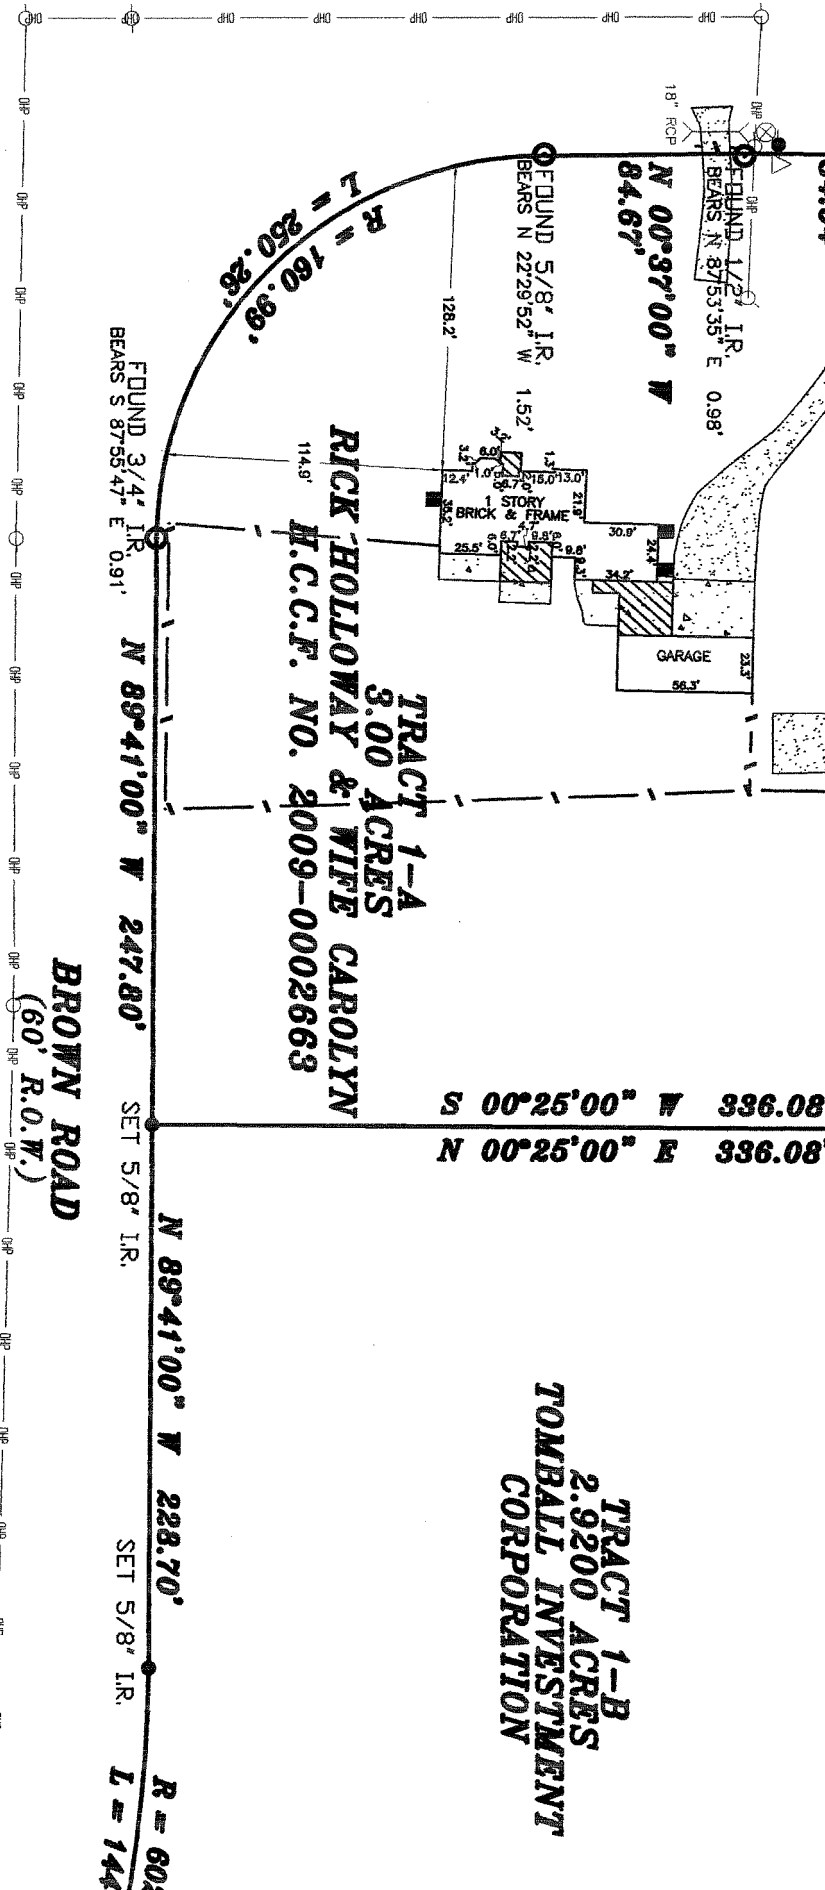

**LUTHERAN CEMETERY**  
(60' R.O.W.)

**LEGEND**

These standard symbols will be found in the drawing.

- FOUND MONUMENT
- SET 5/8" I.R. W/CAP
- AC PAD
- △ GAS METER
- ◆ PIPELINE MARKER
- ⊕ POWER POLE
- ⊗ TELE PEDESTAL

- COVERED AREA
- CONCRETE
- ASPHALT/GRAVEL

- V — WOOD FENCE
- E — HOG WIRE FENCE
- X — BARB WIRE FENCE
- — OVERHEAD POWER

DEST	
RECT	
RECT	
REC'D	
LEN	
PUR	
ADD	
FILE	
DRAW	
D	
CHEF	
D	
C.F.	
0000	